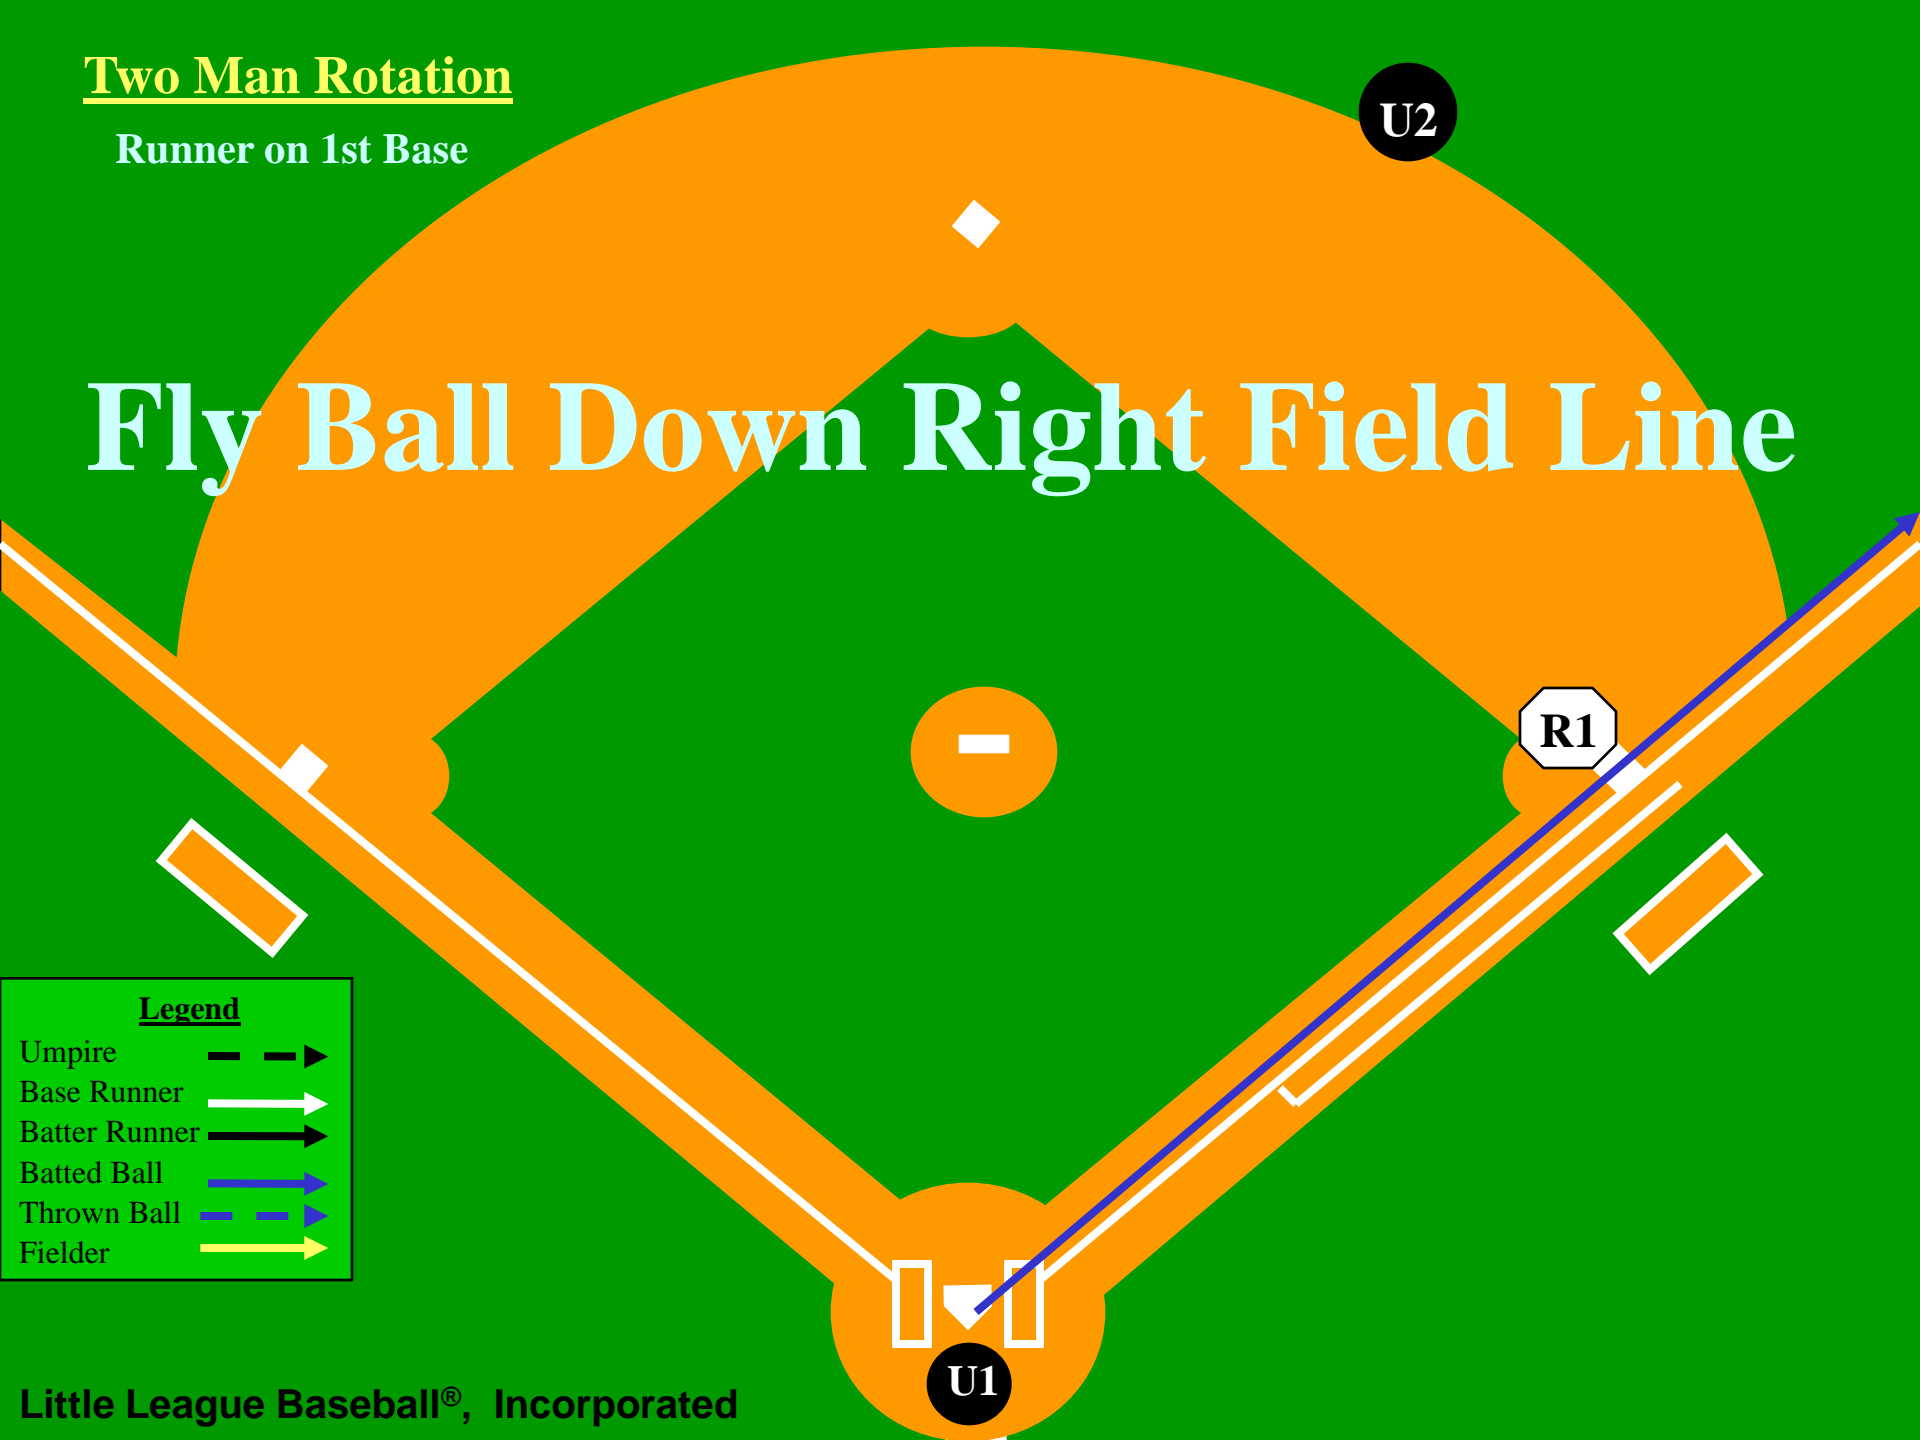

Legend

- Umpire
- Base Runner
- Batter Runner
- Batted Ball
- Thrown Ball
- Fielder

If no play
at 3rd

Two Man Rotation

Runner on 1st Base

Fly Ball Down Right Field Line

Legend

- Umpire
- Base Runner
- Batter Runner
- Batted Ball
- Thrown Ball
- Fielder