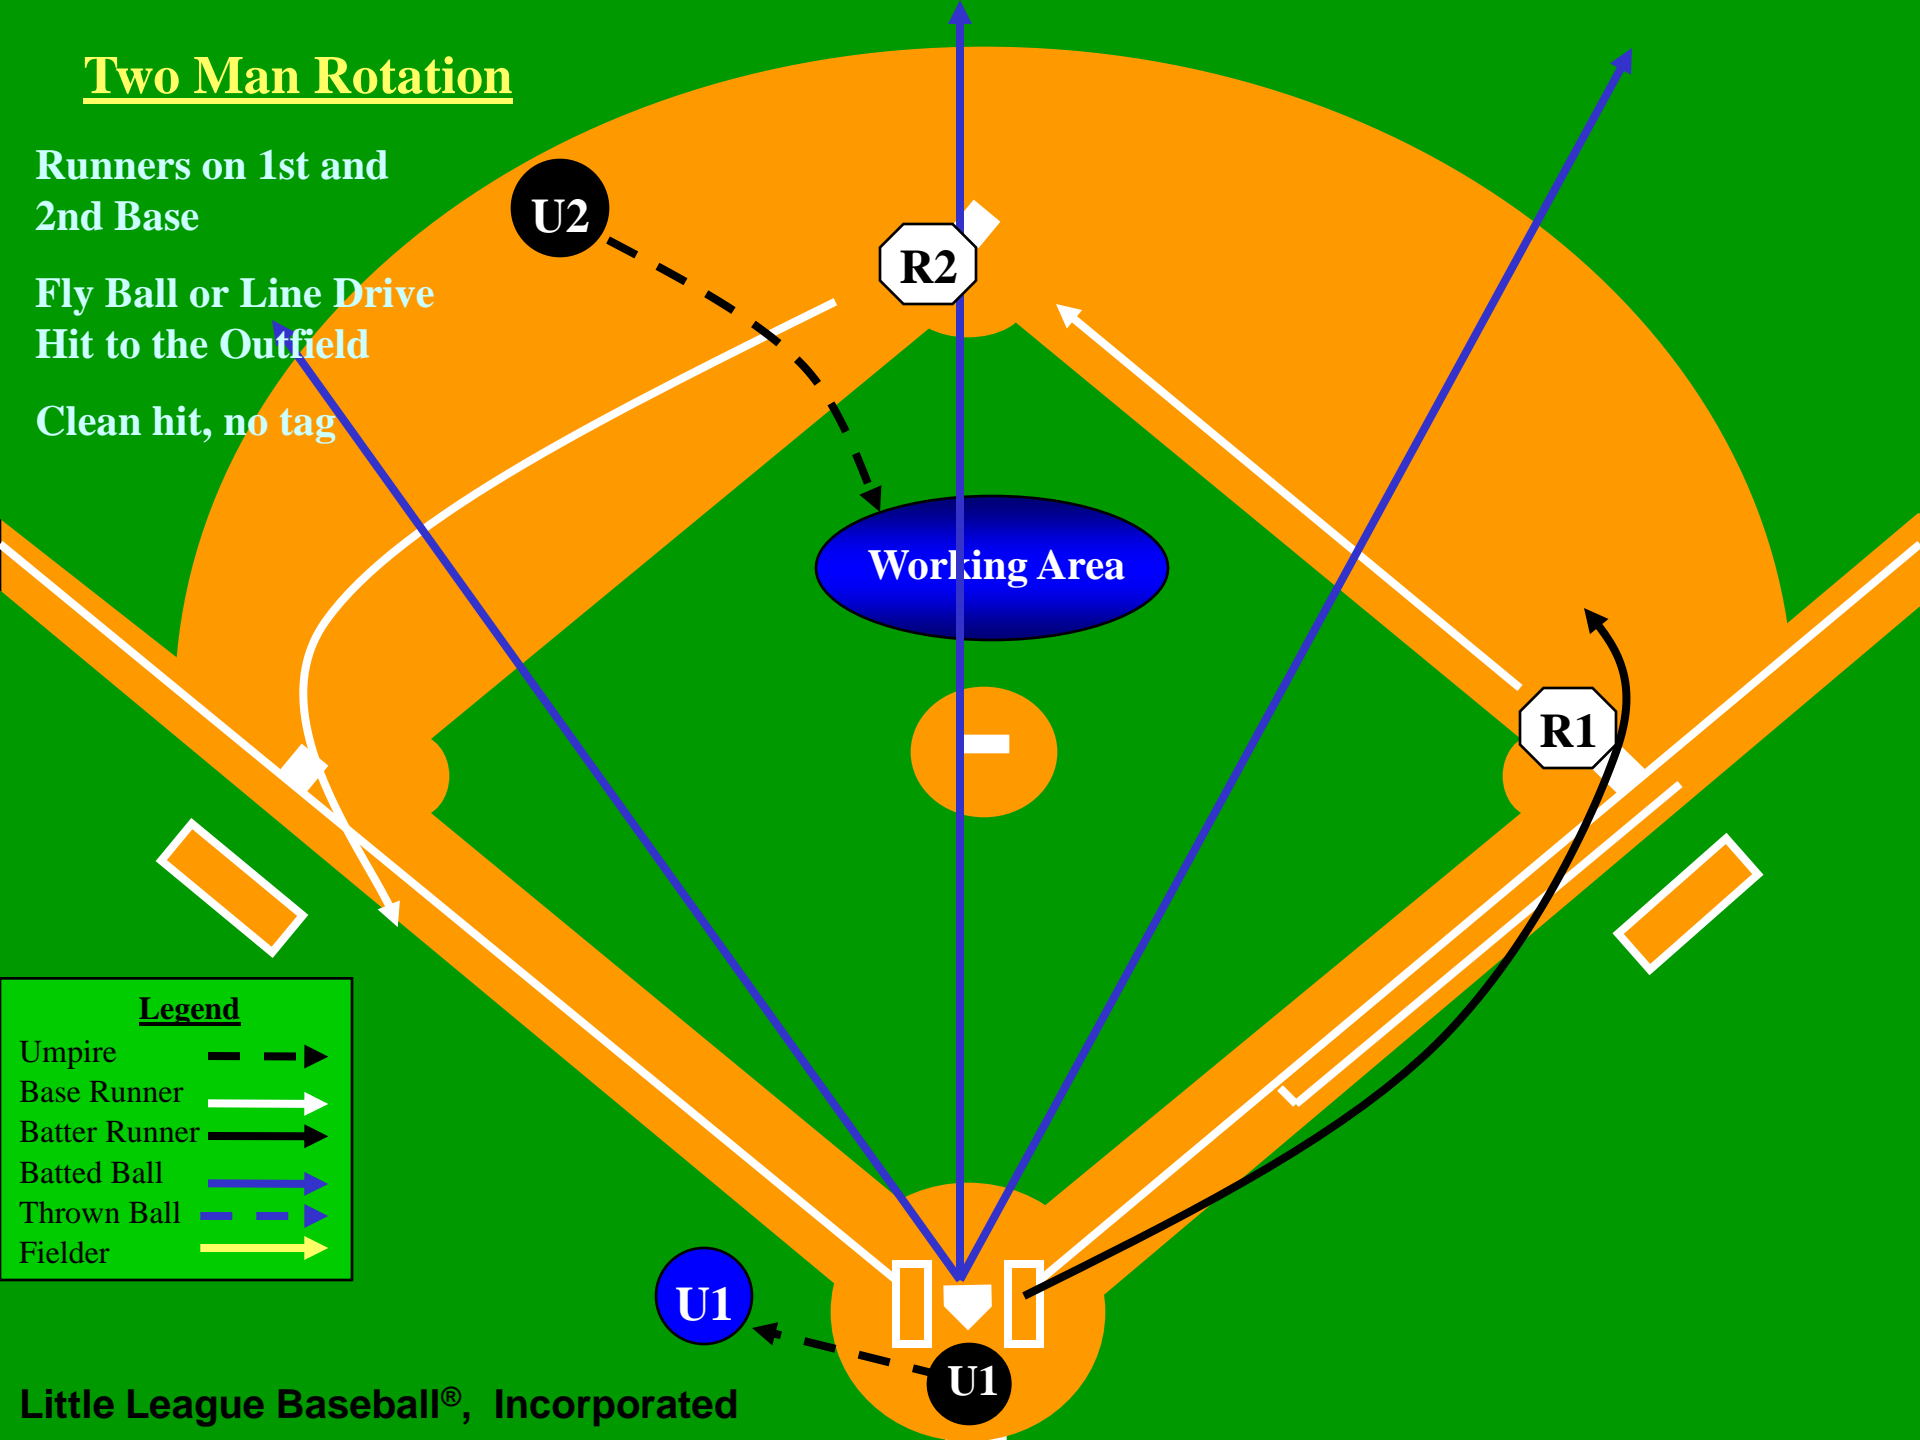

Two Man Rotation

Runners on 1st and 2nd Base

Fly Ball or Line Drive Hit to the Outfield

Clean hit, no tag

Legend

- Umpire
- Base Runner
- Batter Runner
- Batted Ball
- Thrown Ball
- Fielder