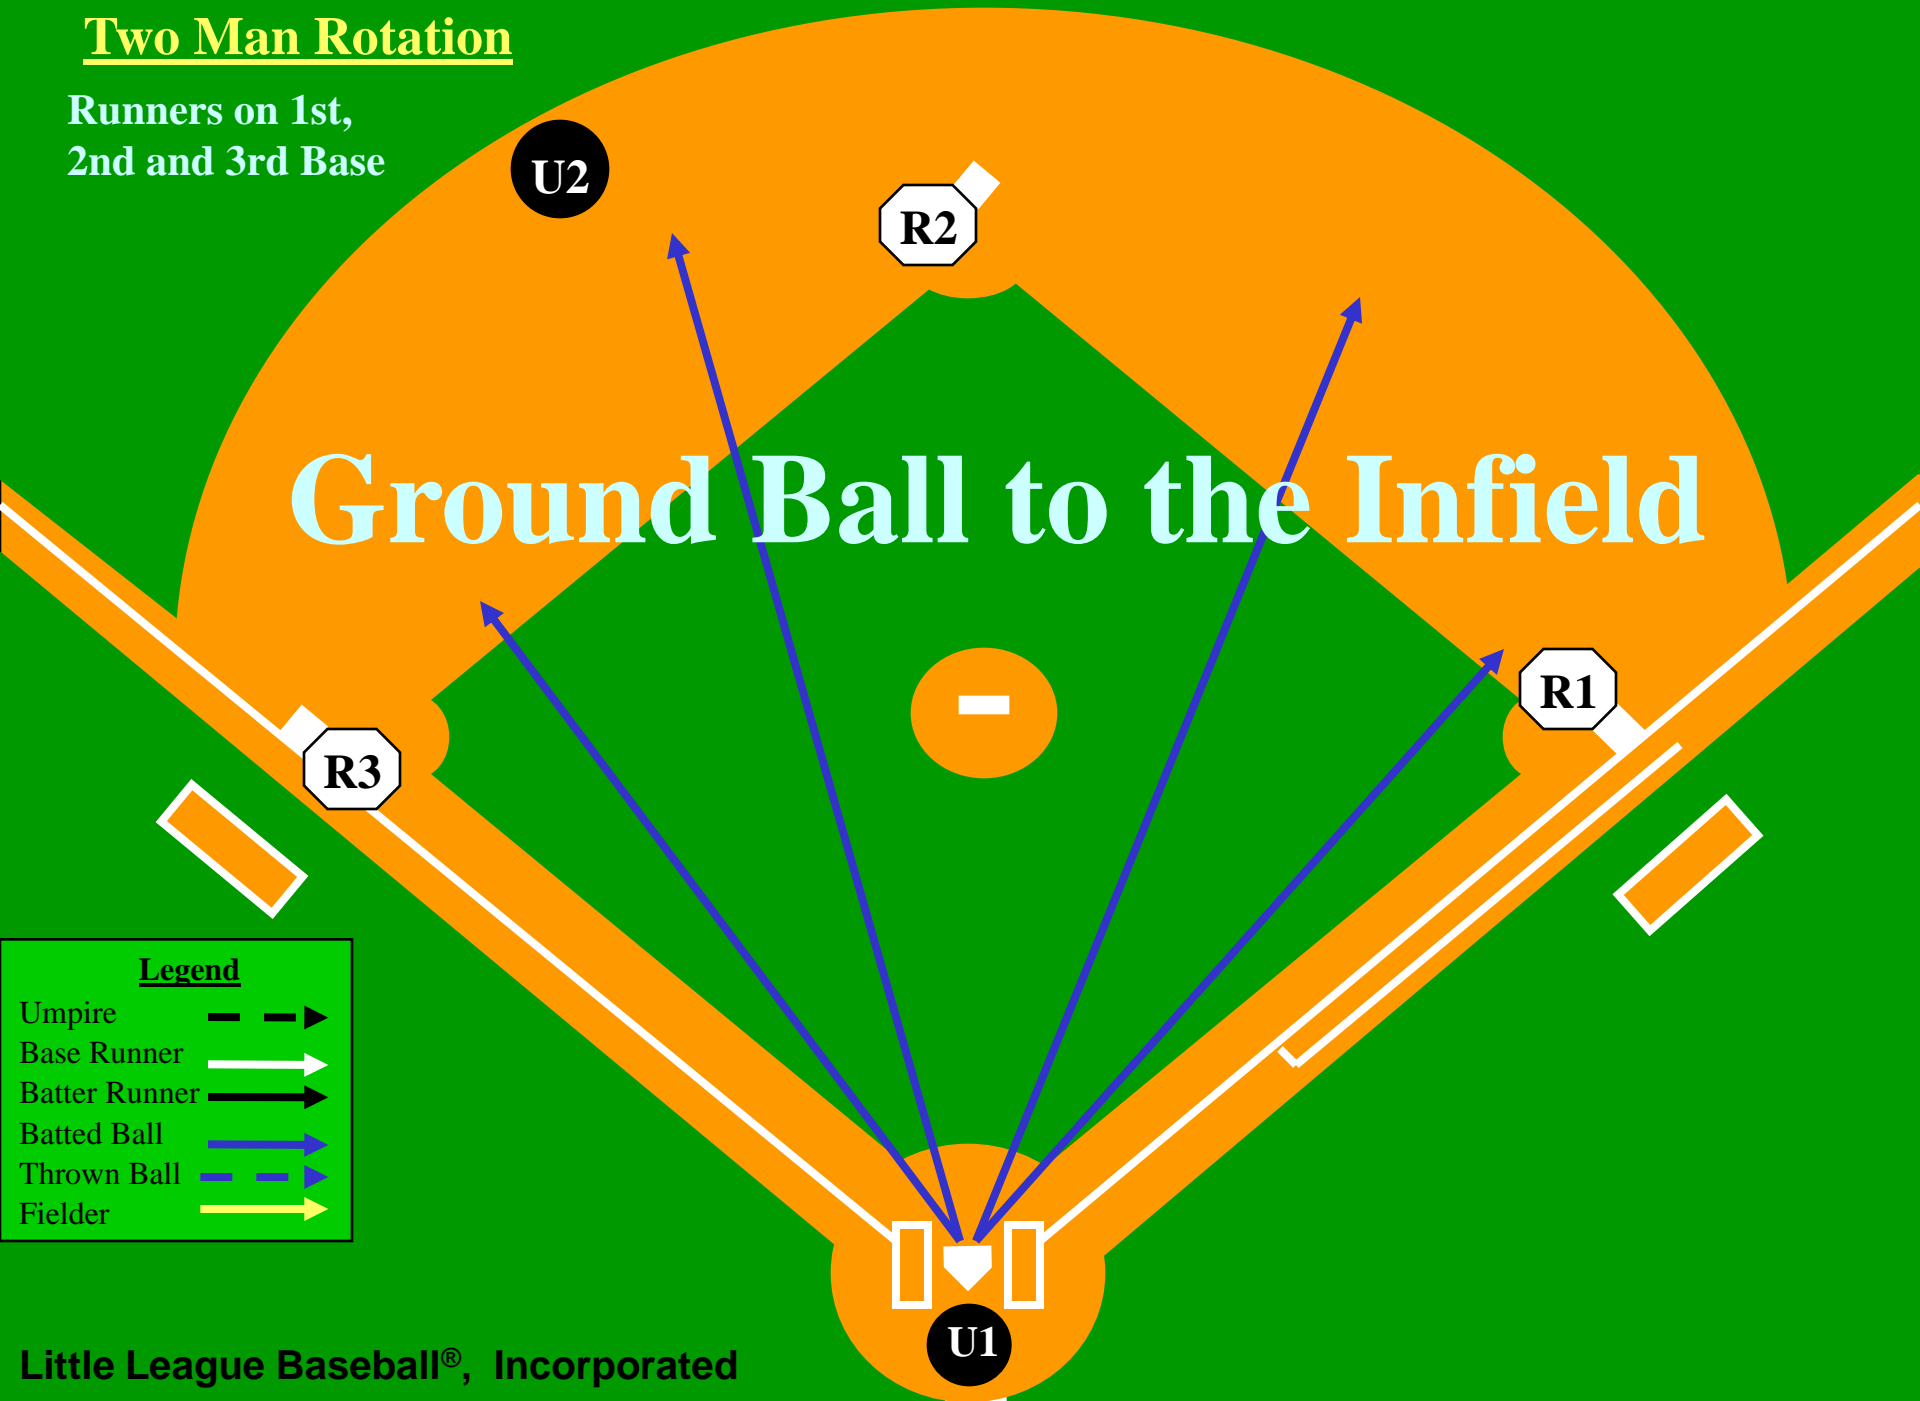

Two Man Rotation

U2 lets ball take him to play

Runners on 1st,
2nd and 3rd Base

Fly Ball or Line
Drive Hit to the
Outfield

Catch/no catch, R3
Tag

Two Man Rotation

Runners on 1st,
2nd and 3rd Base

Ground Ball to the Infield