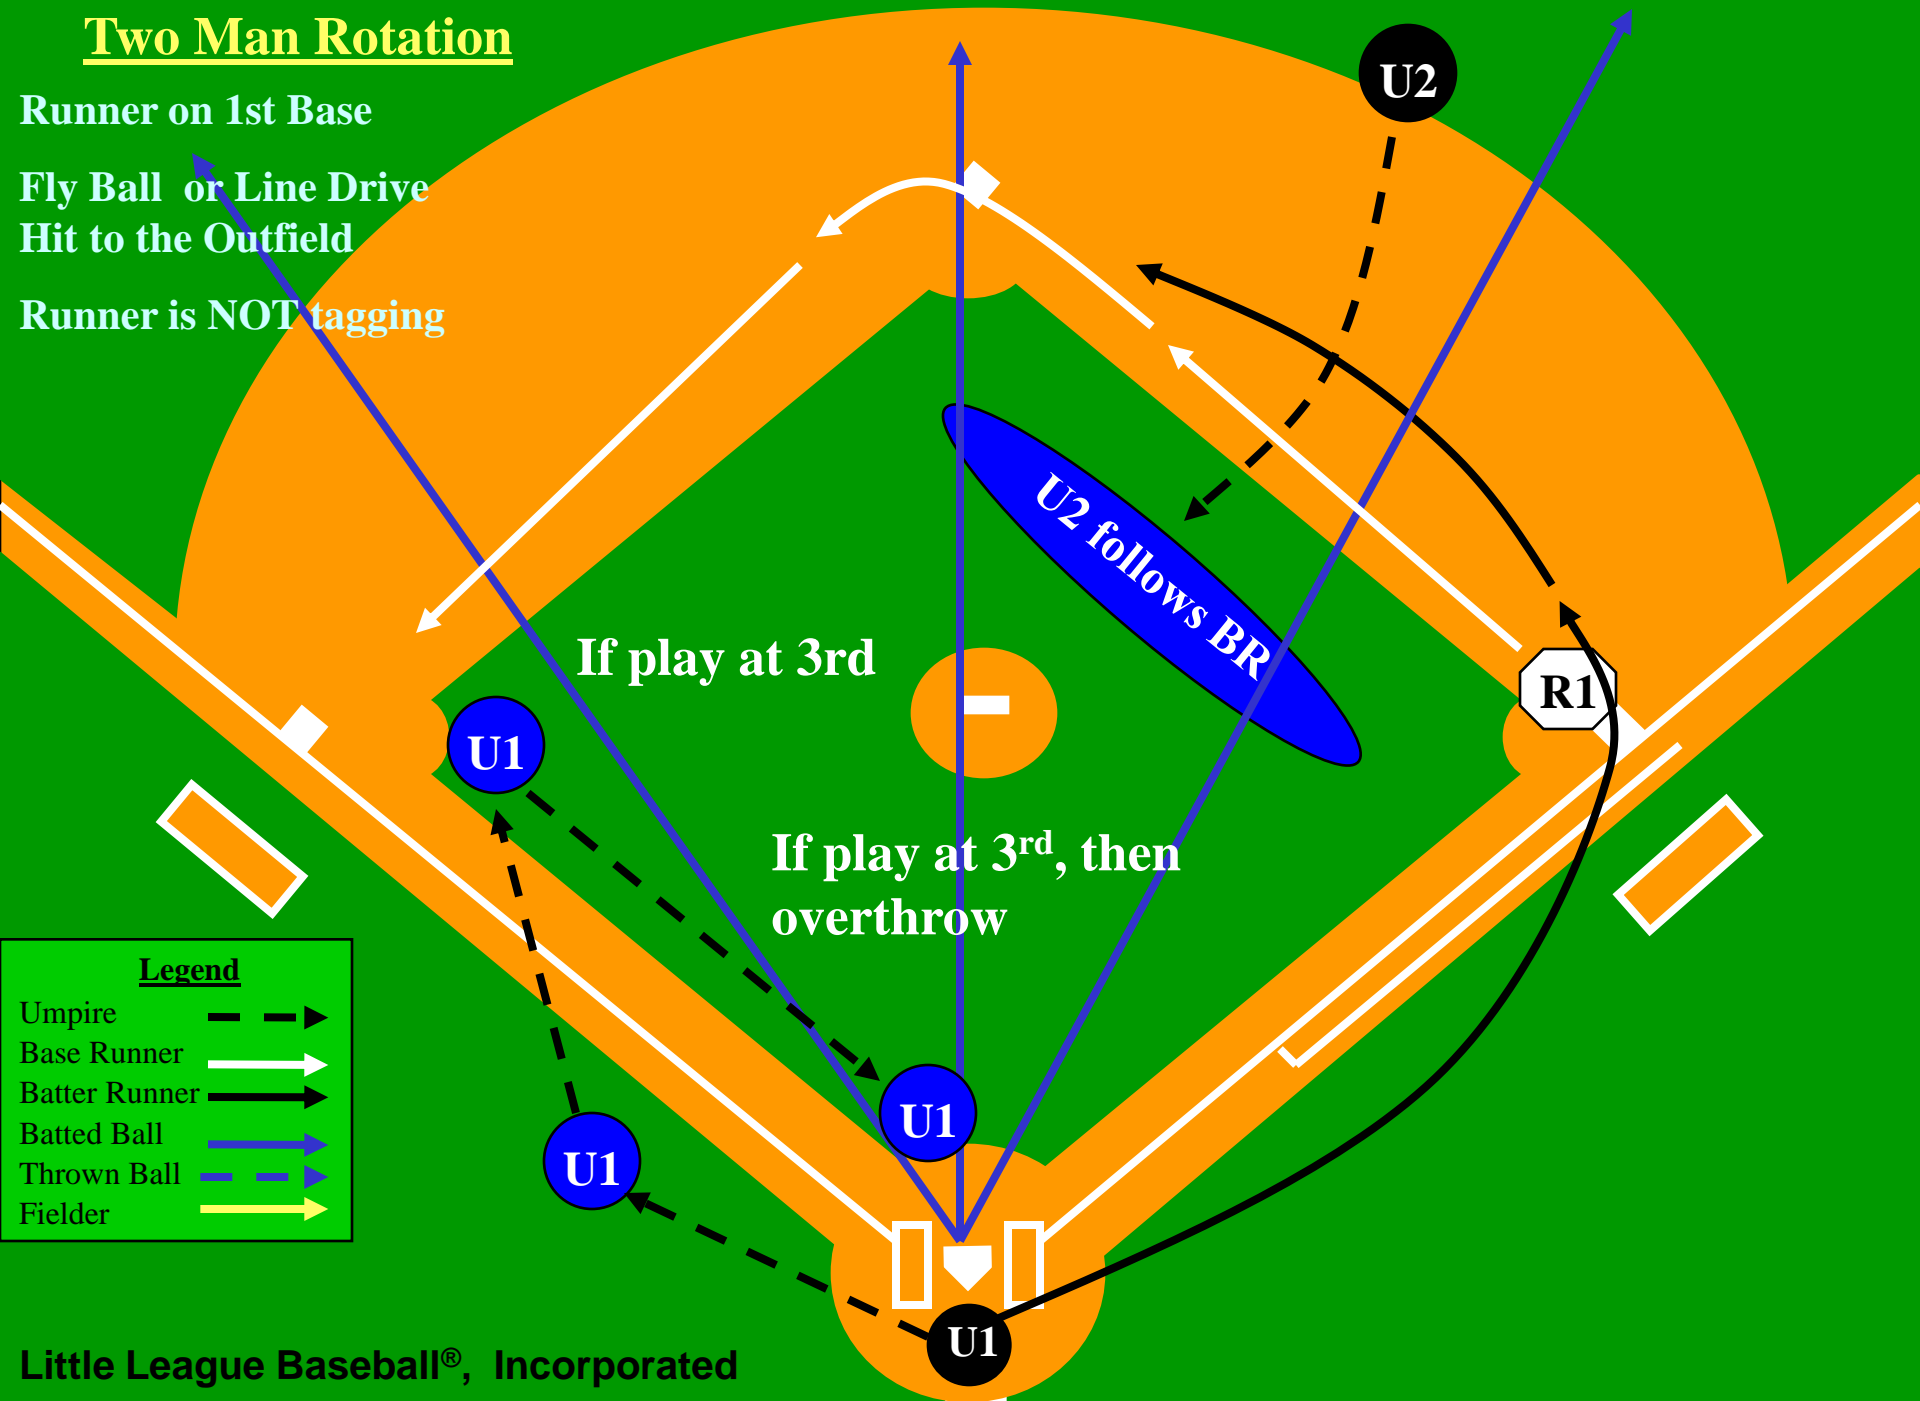

Two Man Rotation

Runner on 1st Base
Fly Ball or Line Drive
Hit to the Outfield
Runner is NOT tagging

If play at 3rd

If play at 3rd, then
overthrow

U2 follows BR