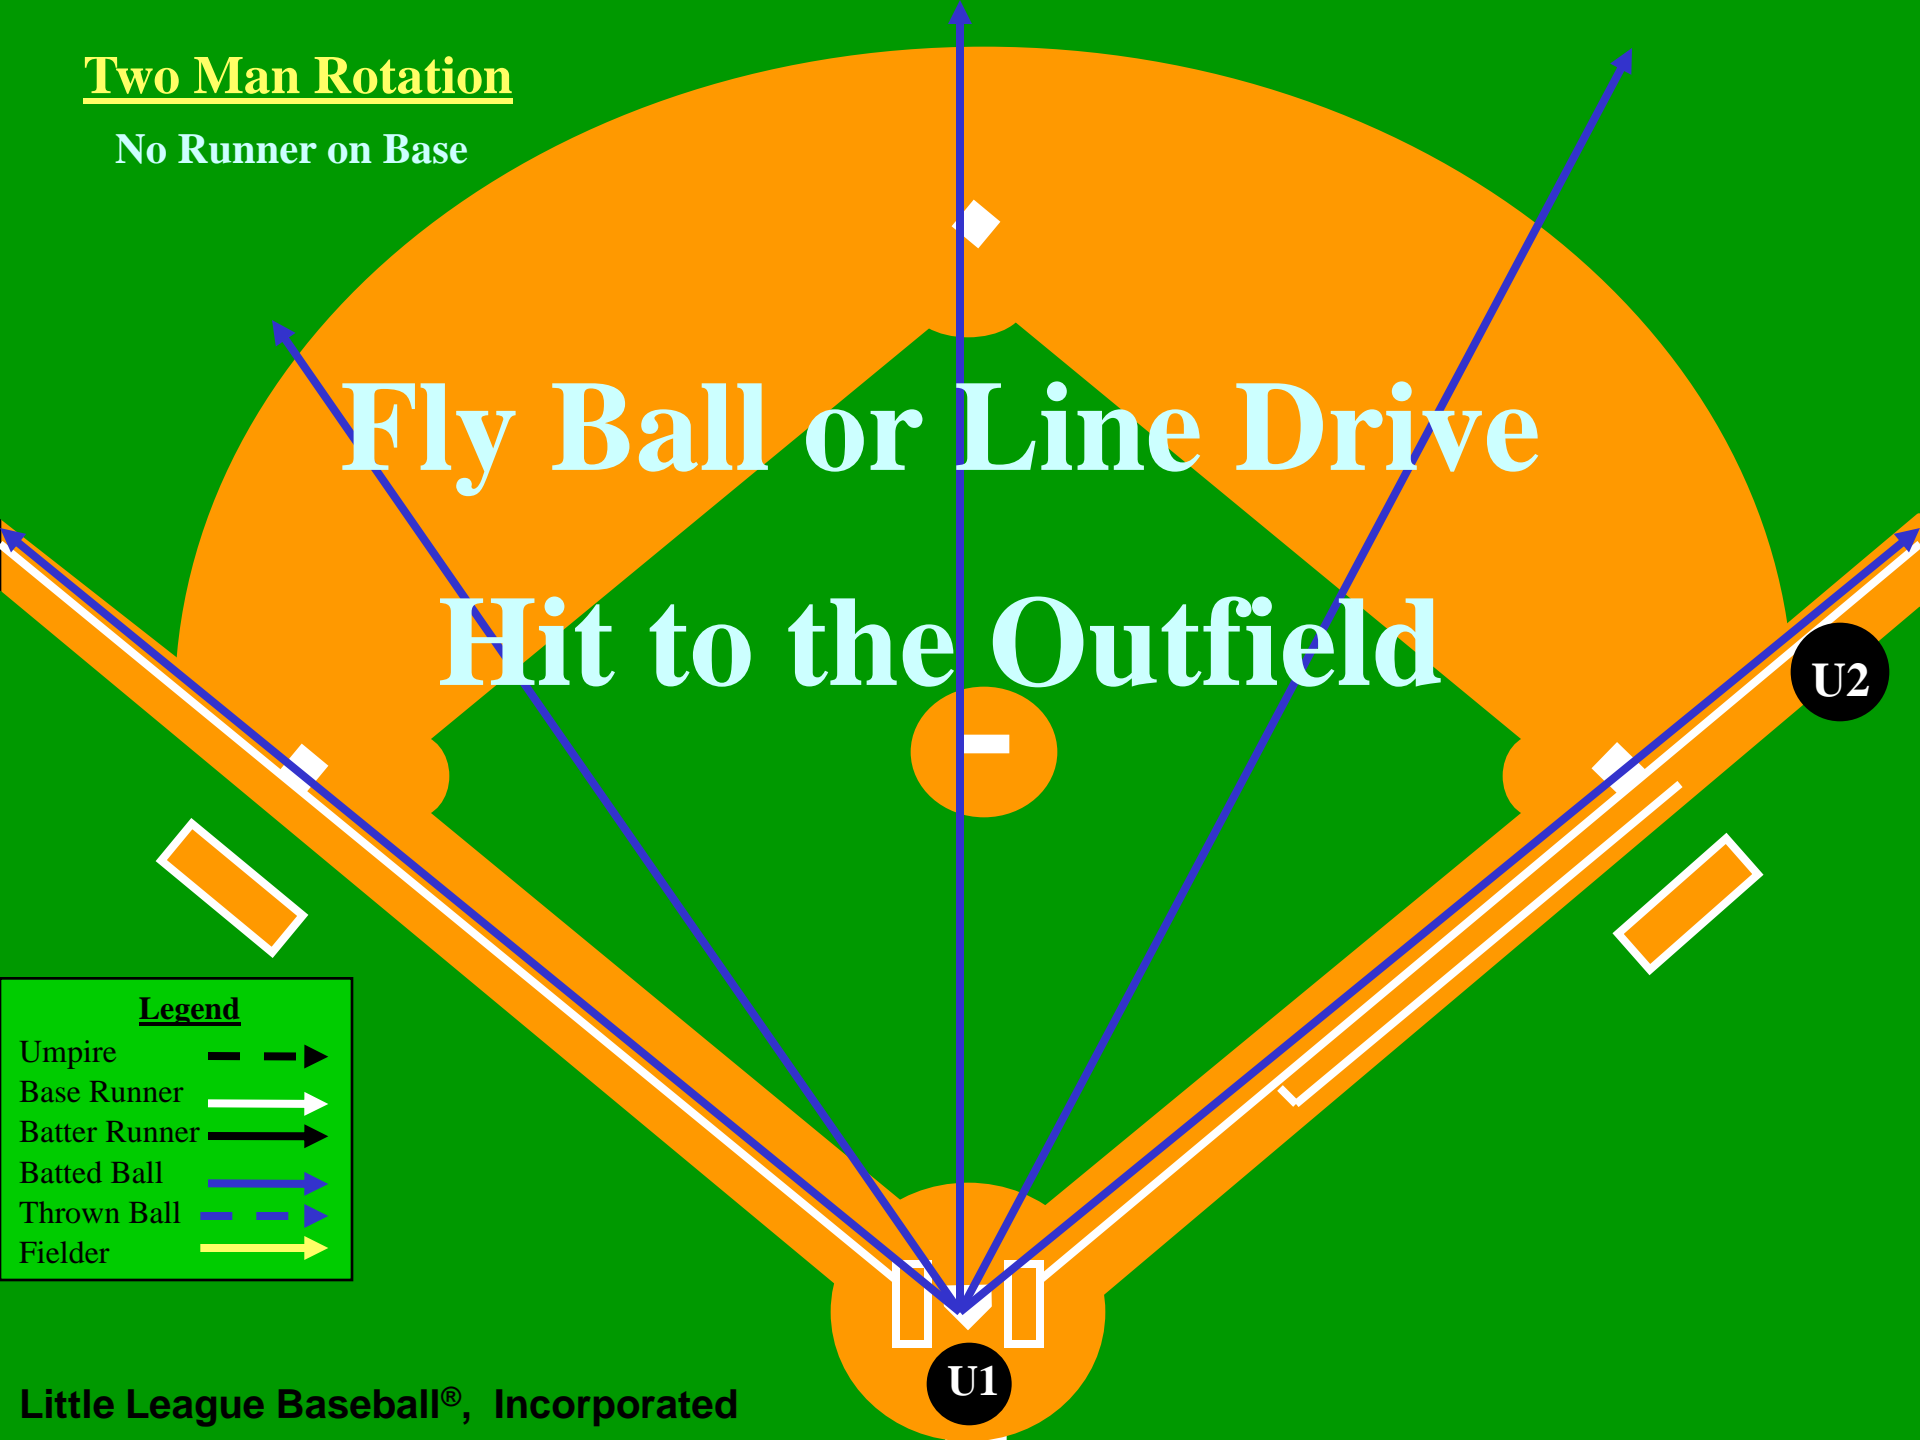

Fly Ball or Line Drive Hit to the Outfield

Legend

- Umpire
- Base Runner
- Batter Runner
- Batted Ball
- Thrown Ball
- Fielder

Two Man Rotation

No Runner on Base

Fly Ball Down Left Field Line

Legend

- Umpire - - - - ->
- Base Runner - - - - ->
- Batter Runner - - - - ->
- Batted Ball - - - - ->
- Thrown Ball - - - - ->
- Fielder - - - - ->