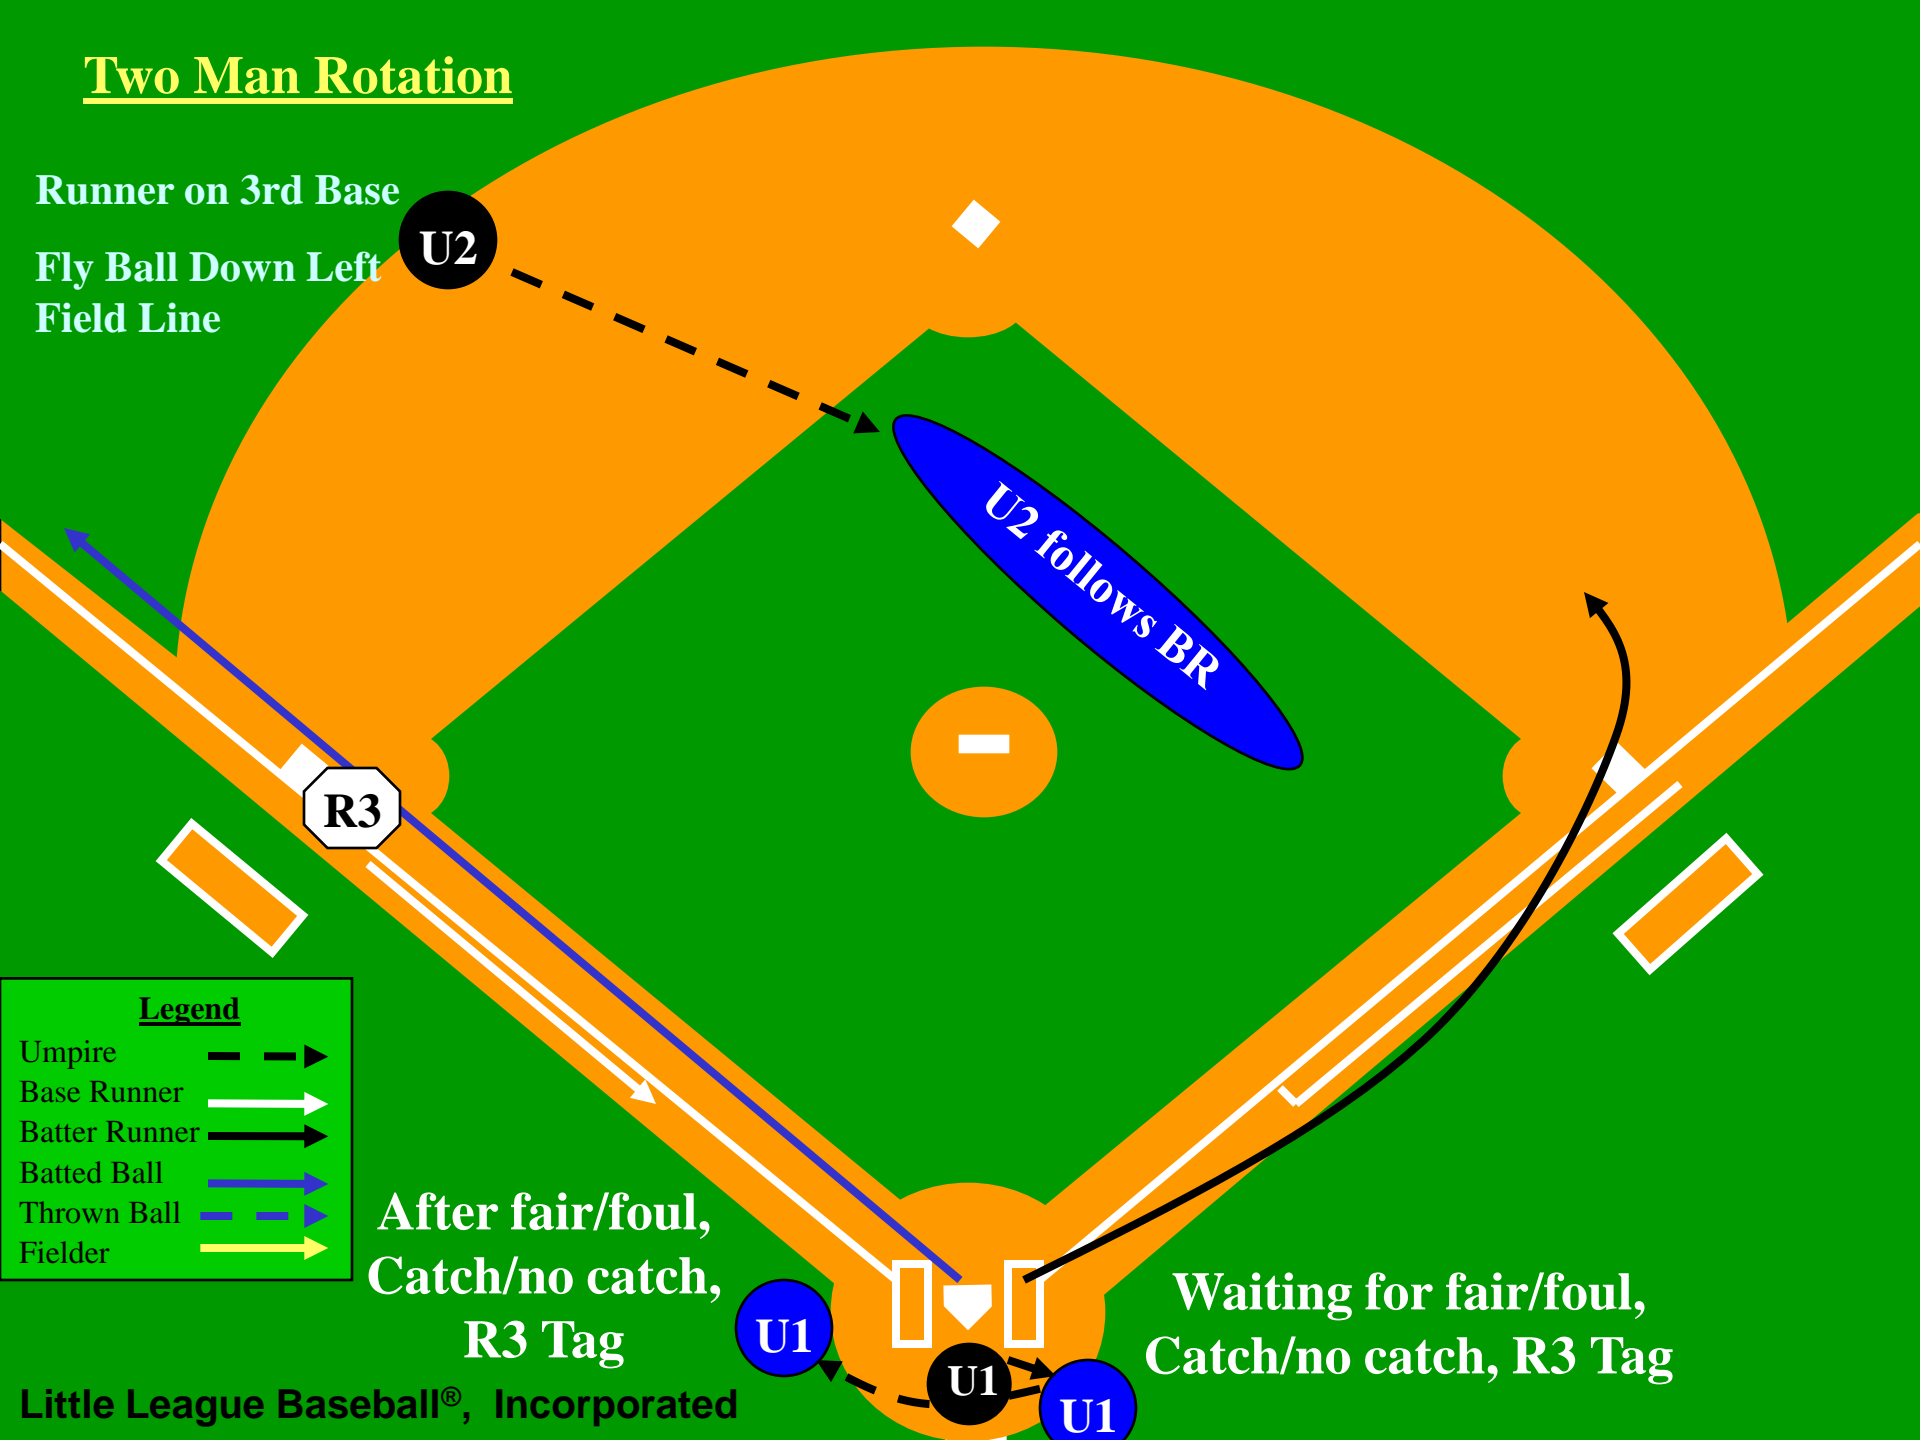

Two Man Rotation

Runner on 3rd Base

Fly Ball Down Left
Field Line

U2

U2 follows BR

R3

Legend

- Umpire
- Base Runner
- Batter Runner
- Batted Ball
- Thrown Ball
- Fielder

After fair/foul,
Catch/no catch,
R3 Tag

Waiting for fair/foul,
Catch/no catch, R3 Tag

U1

U1

U1