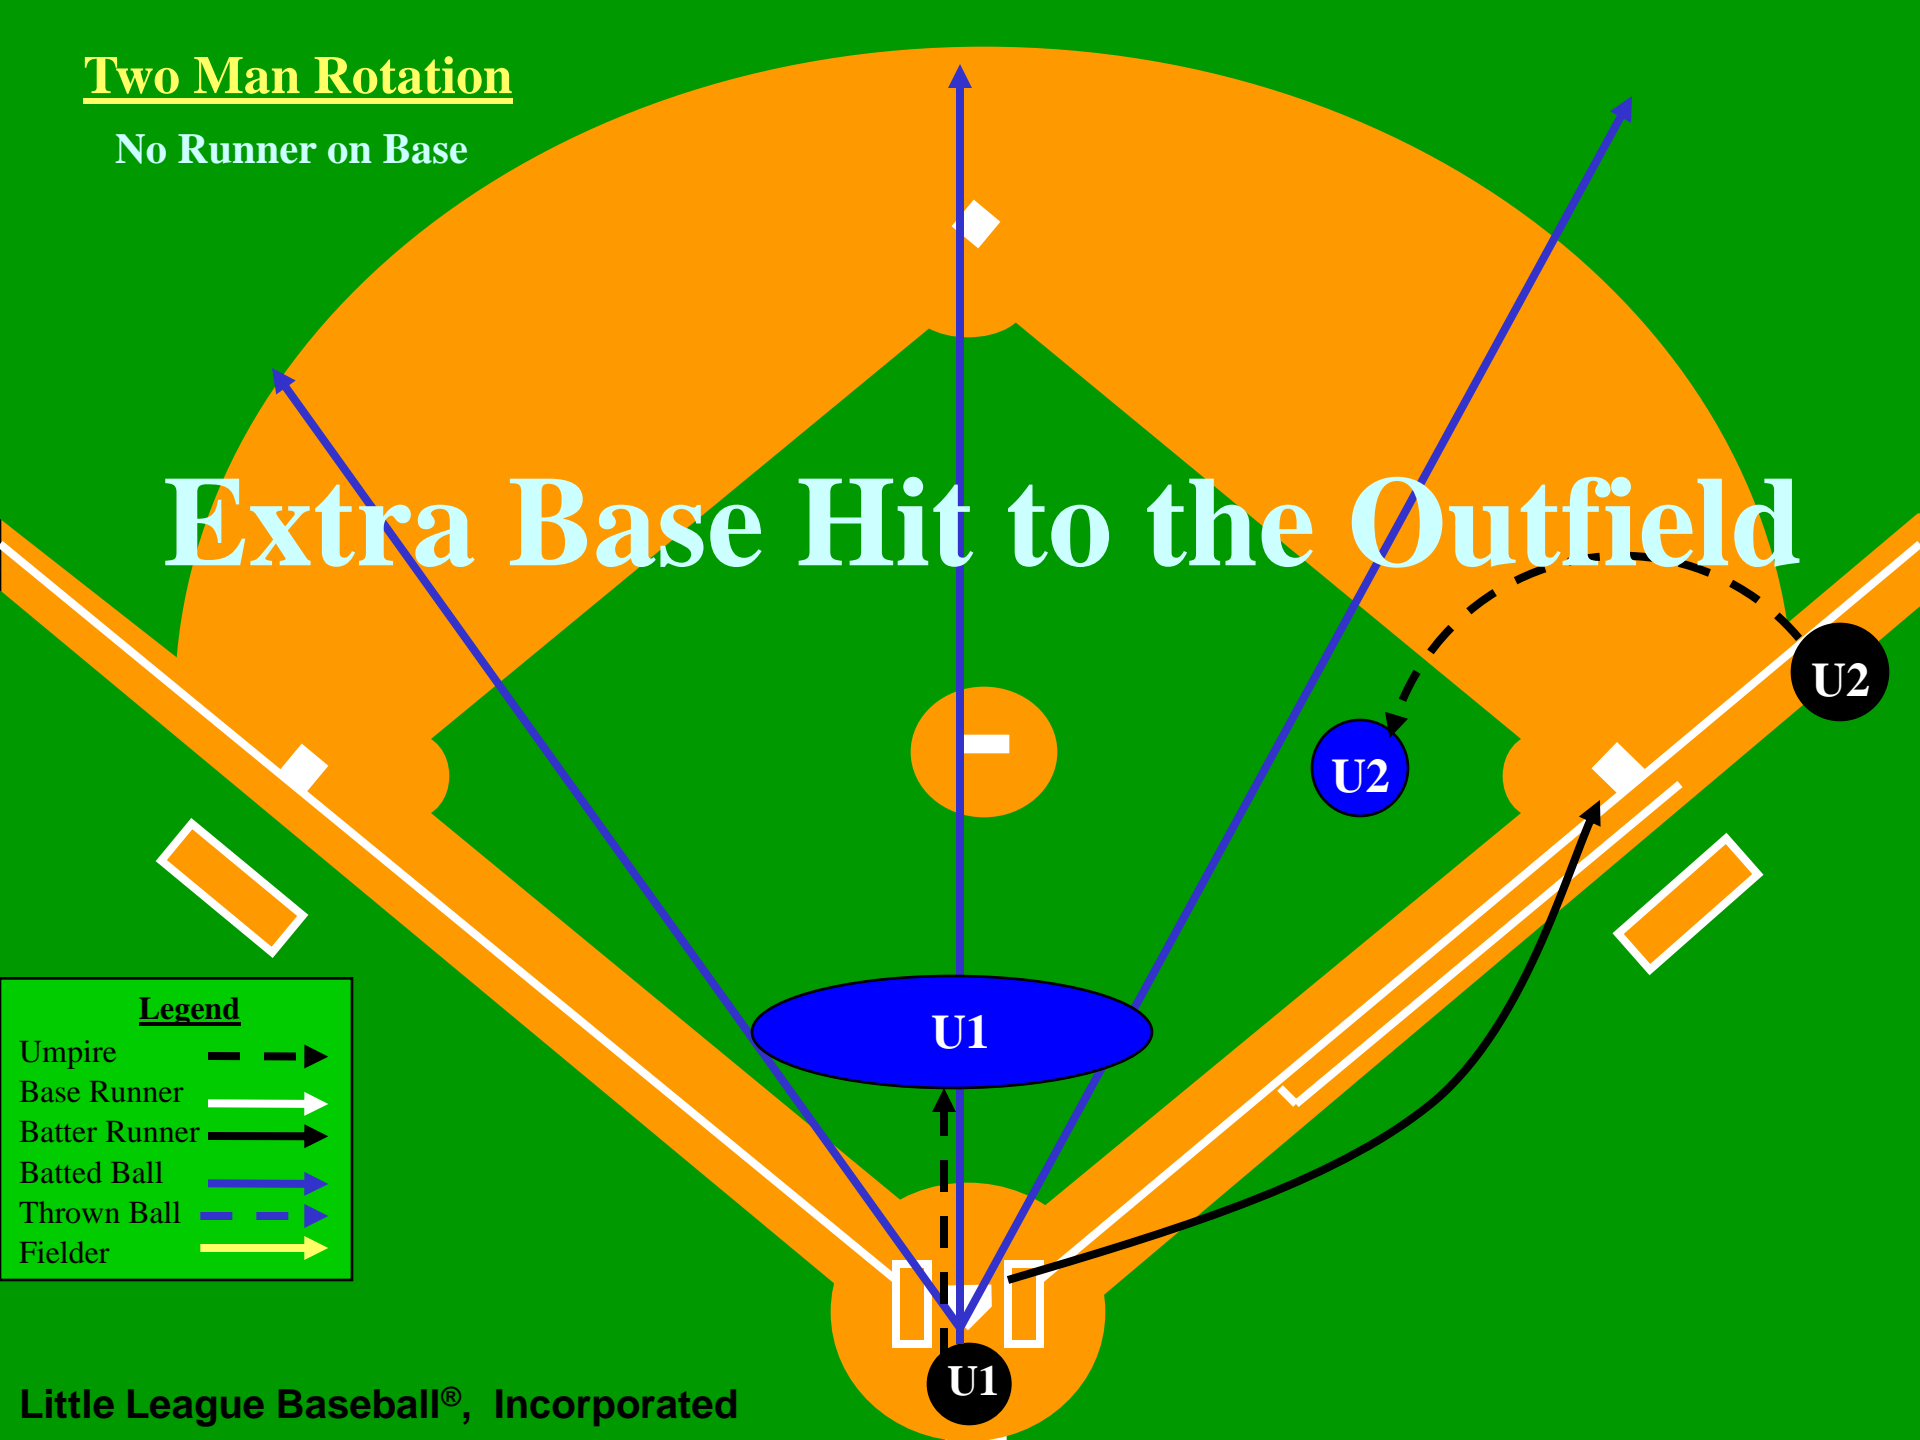

Routine Fly Ball

Legend

Umpire	--->
Base Runner	—>
Batter Runner	—>
Batted Ball	—>
Thrown Ball	—>
Fielder	—>

Two Man Rotation

No Runner on Base

Extra Base Hit to the Outfield

Legend

- Umpire
- Base Runner
- Batter Runner
- Batted Ball
- Thrown Ball
- Fielder