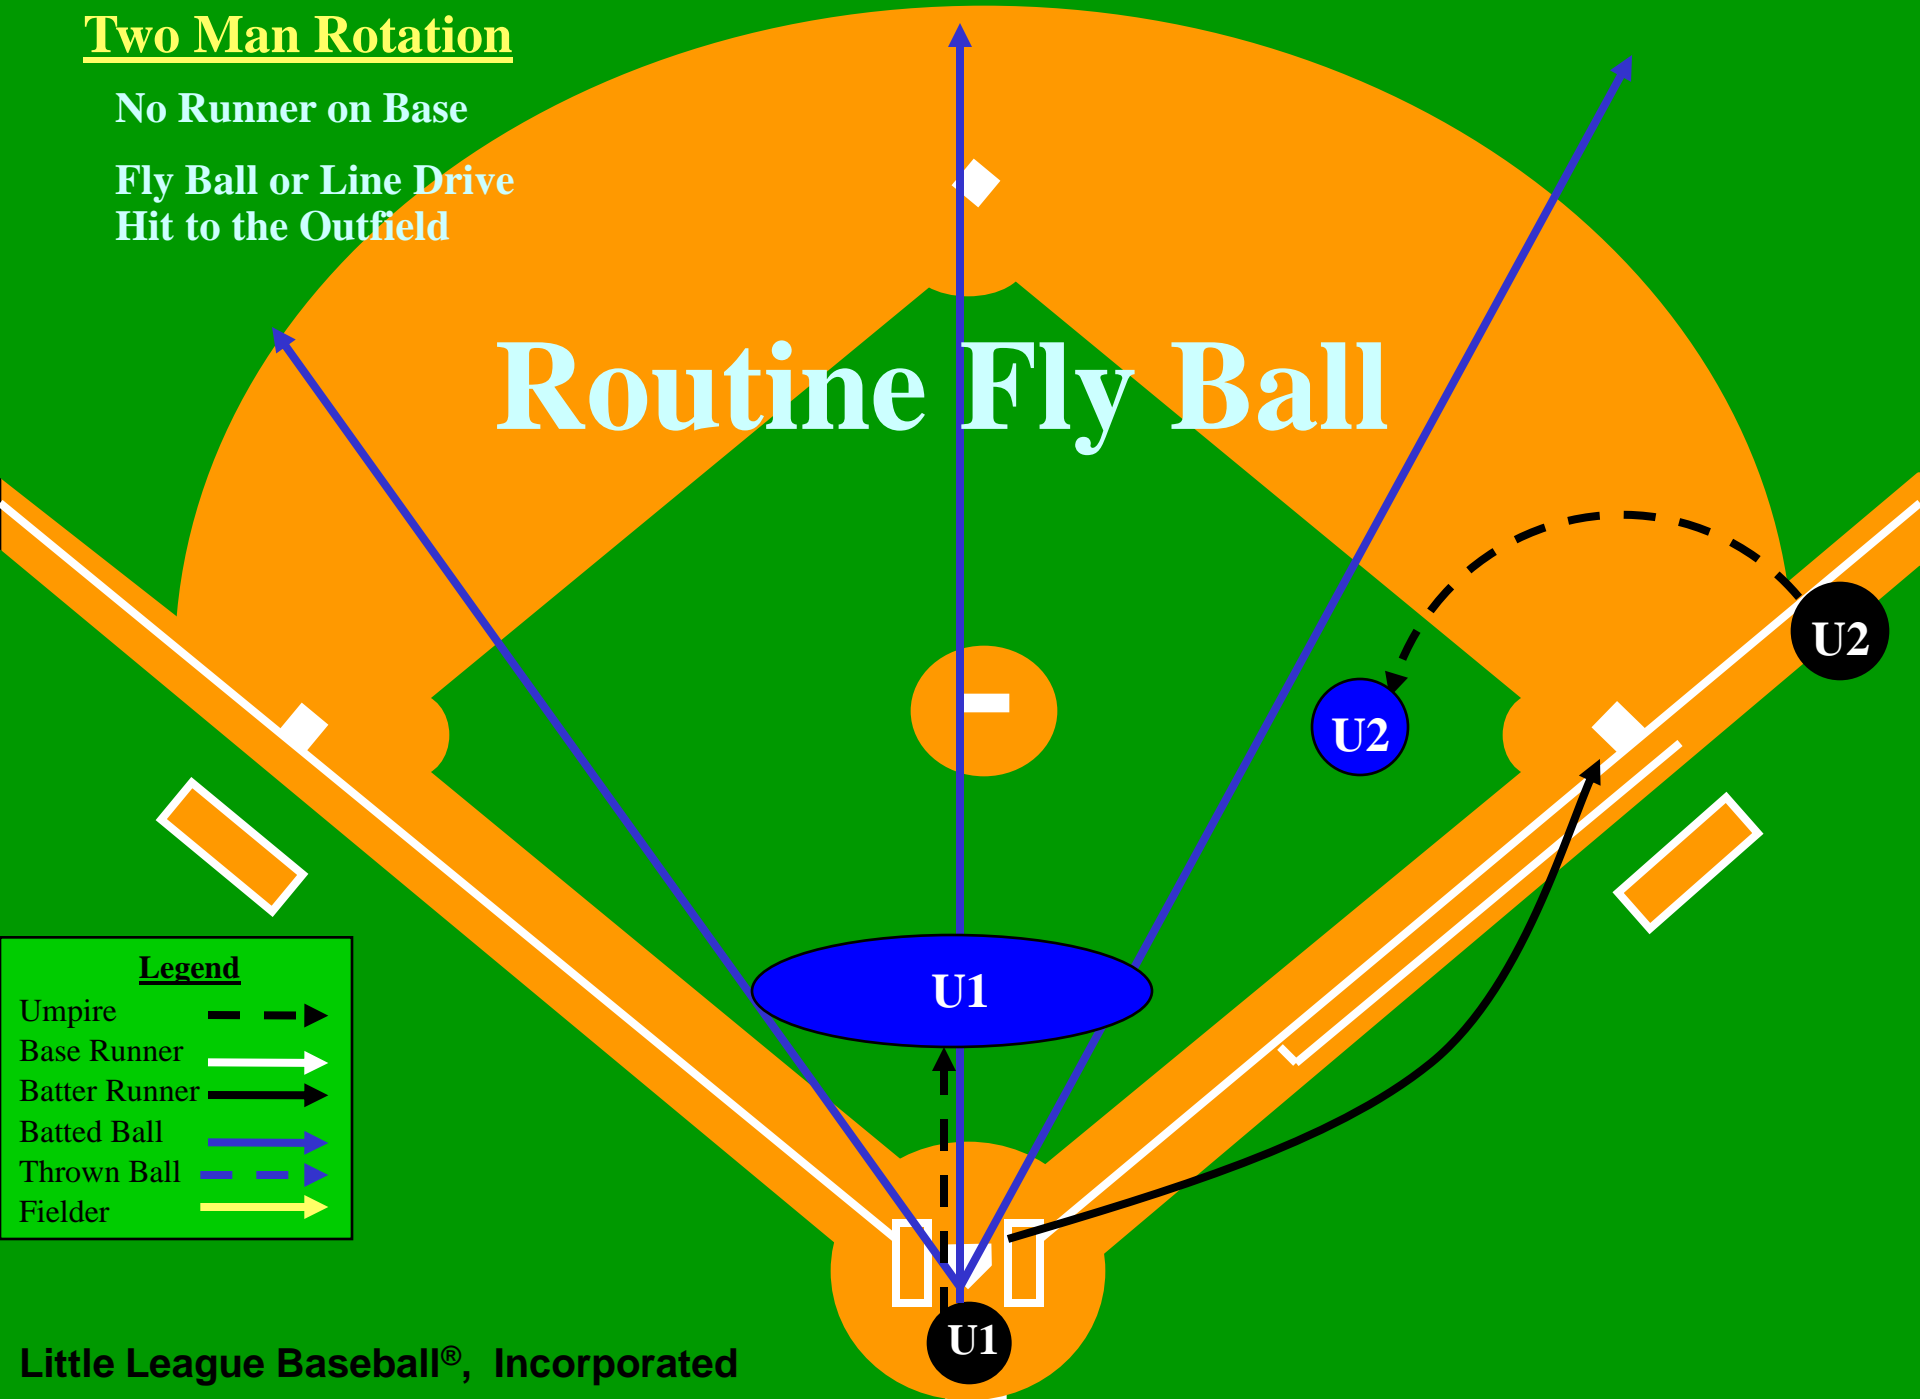

Fly Ball or Line Drive Hit to the Outfield

Legend

- Umpire
- Base Runner
- Batter Runner
- Batted Ball
- Thrown Ball
- Fielder

Two Man Rotation

No Runner on Base

Fly Ball Down Left Field Line

Legend

- Umpire - - - - ->
- Base Runner - - - - ->
- Batter Runner - - - - ->
- Batted Ball - - - - ->
- Thrown Ball - - - - ->
- Fielder - - - - ->

Waiting for fair/foul,
Catch/no catch

After fair/foul,
Catch/no catch

Two Man Rotation

No Runner on Base

Fly Ball Down Right Field Line

Two Man Rotation

No Runner on Base

Fly Ball or Line Drive
Hit to the Outfield

Routine Fly Ball

Legend

Umpire	--->
Base Runner	—>
Batter Runner	—>
Batted Ball	—>
Thrown Ball	—>
Fielder	—>

Two Man Rotation

No Runner on Base

Extra Base Hit to the Outfield

Legend

- Umpire
- Base Runner
- Batter Runner
- Batted Ball
- Thrown Ball
- Fielder