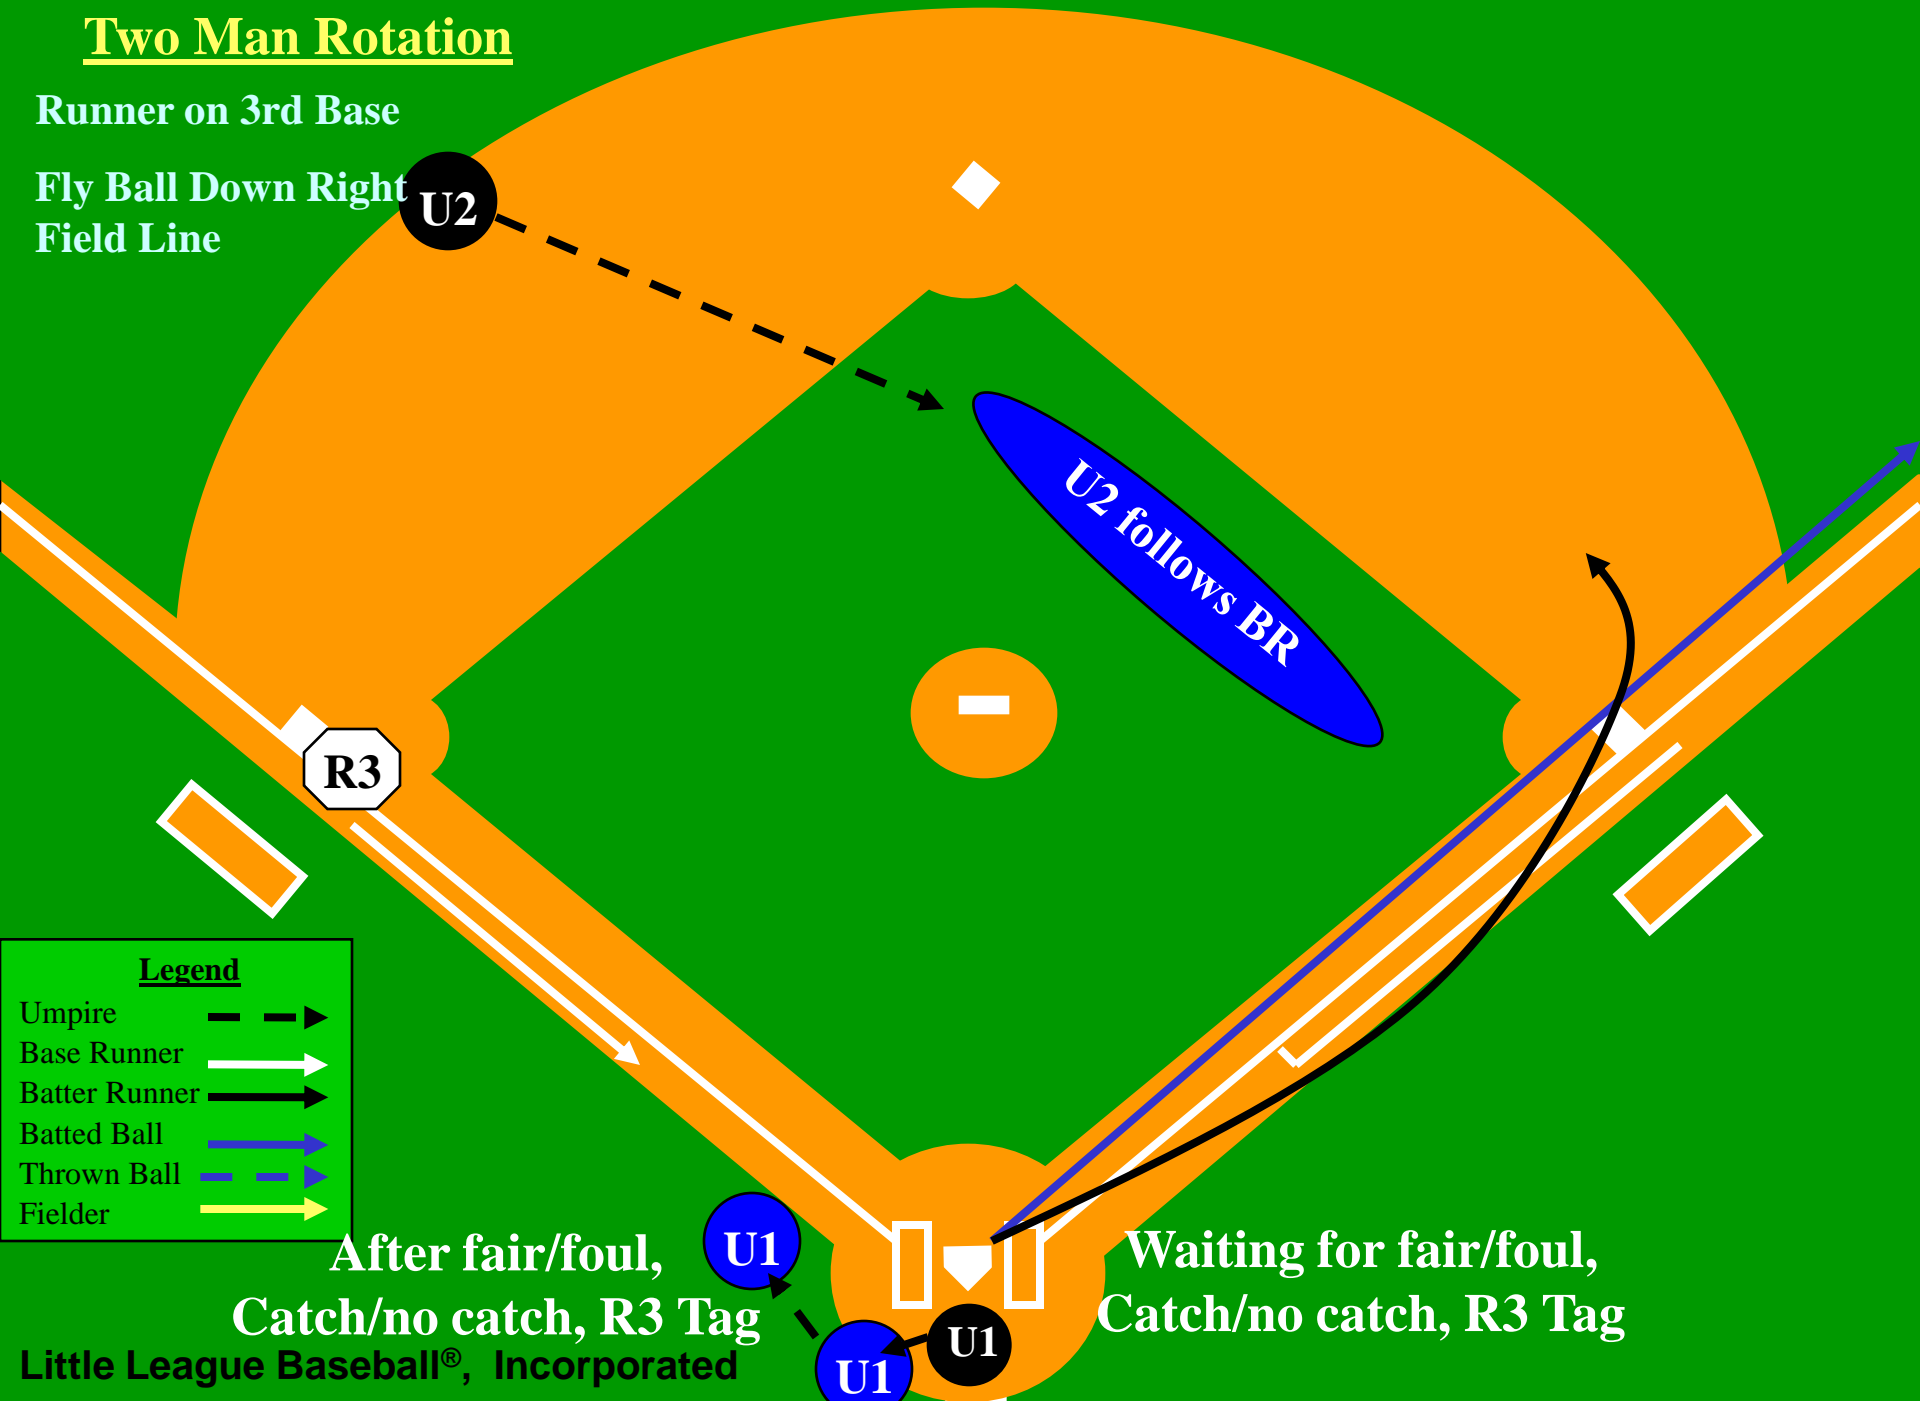

Two Man Rotation

Runner on 3rd Base

Fly Ball Down Right
Field Line