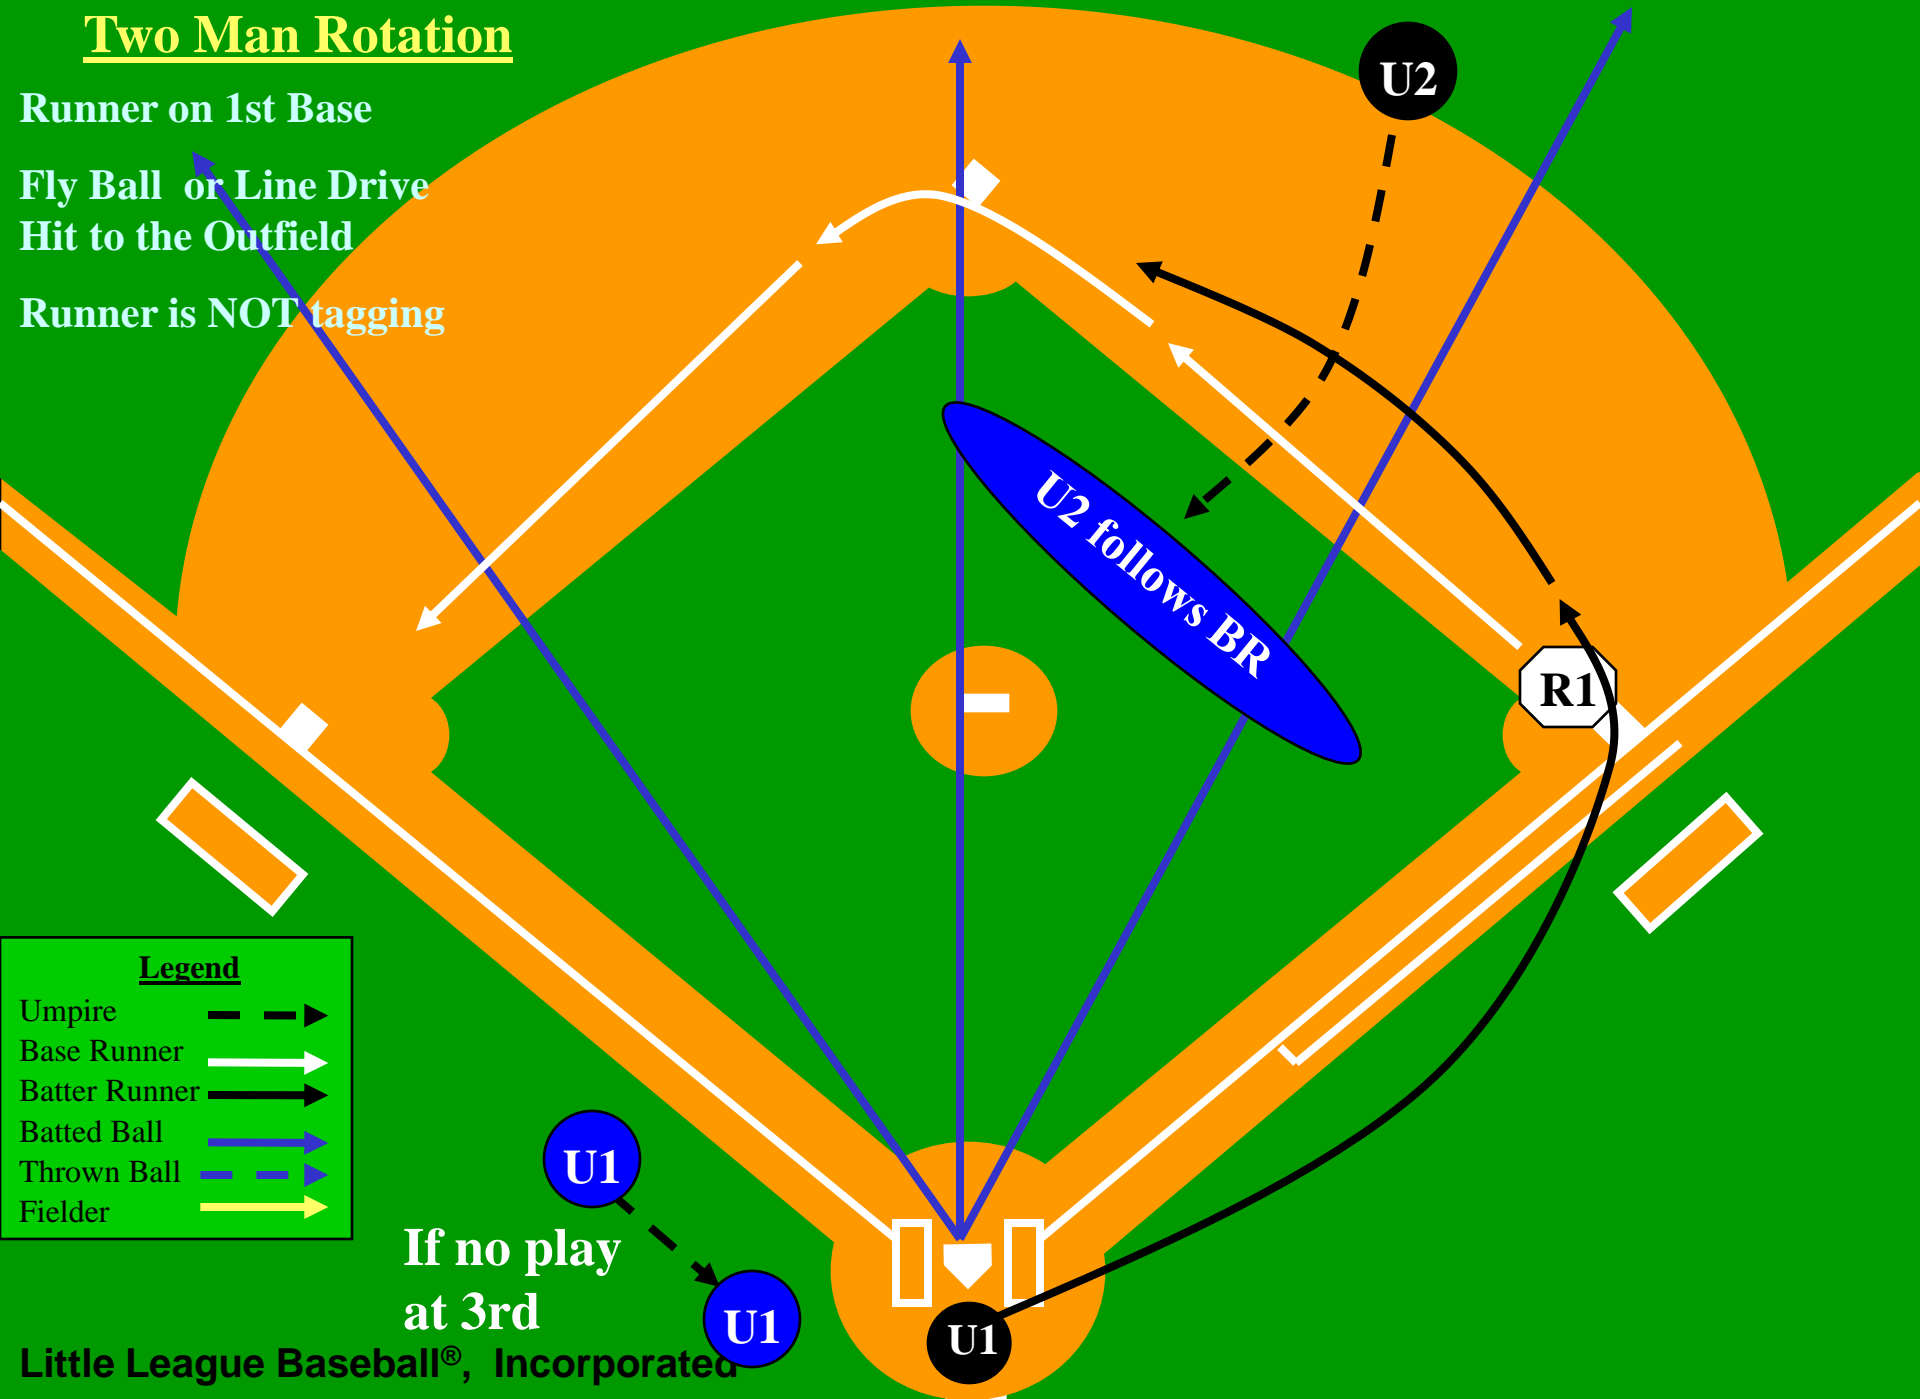

Two Man Rotation

Runner on 1st Base
Fly Ball or Line Drive
Hit to the Outfield
Runner is NOT tagging

If play at 3rd

If play at 3rd, then
overthrow

U2 follows BR

Two Man Rotation

Runner on 1st Base
Fly Ball or Line Drive
Hit to the Outfield
Runner is NOT tagging