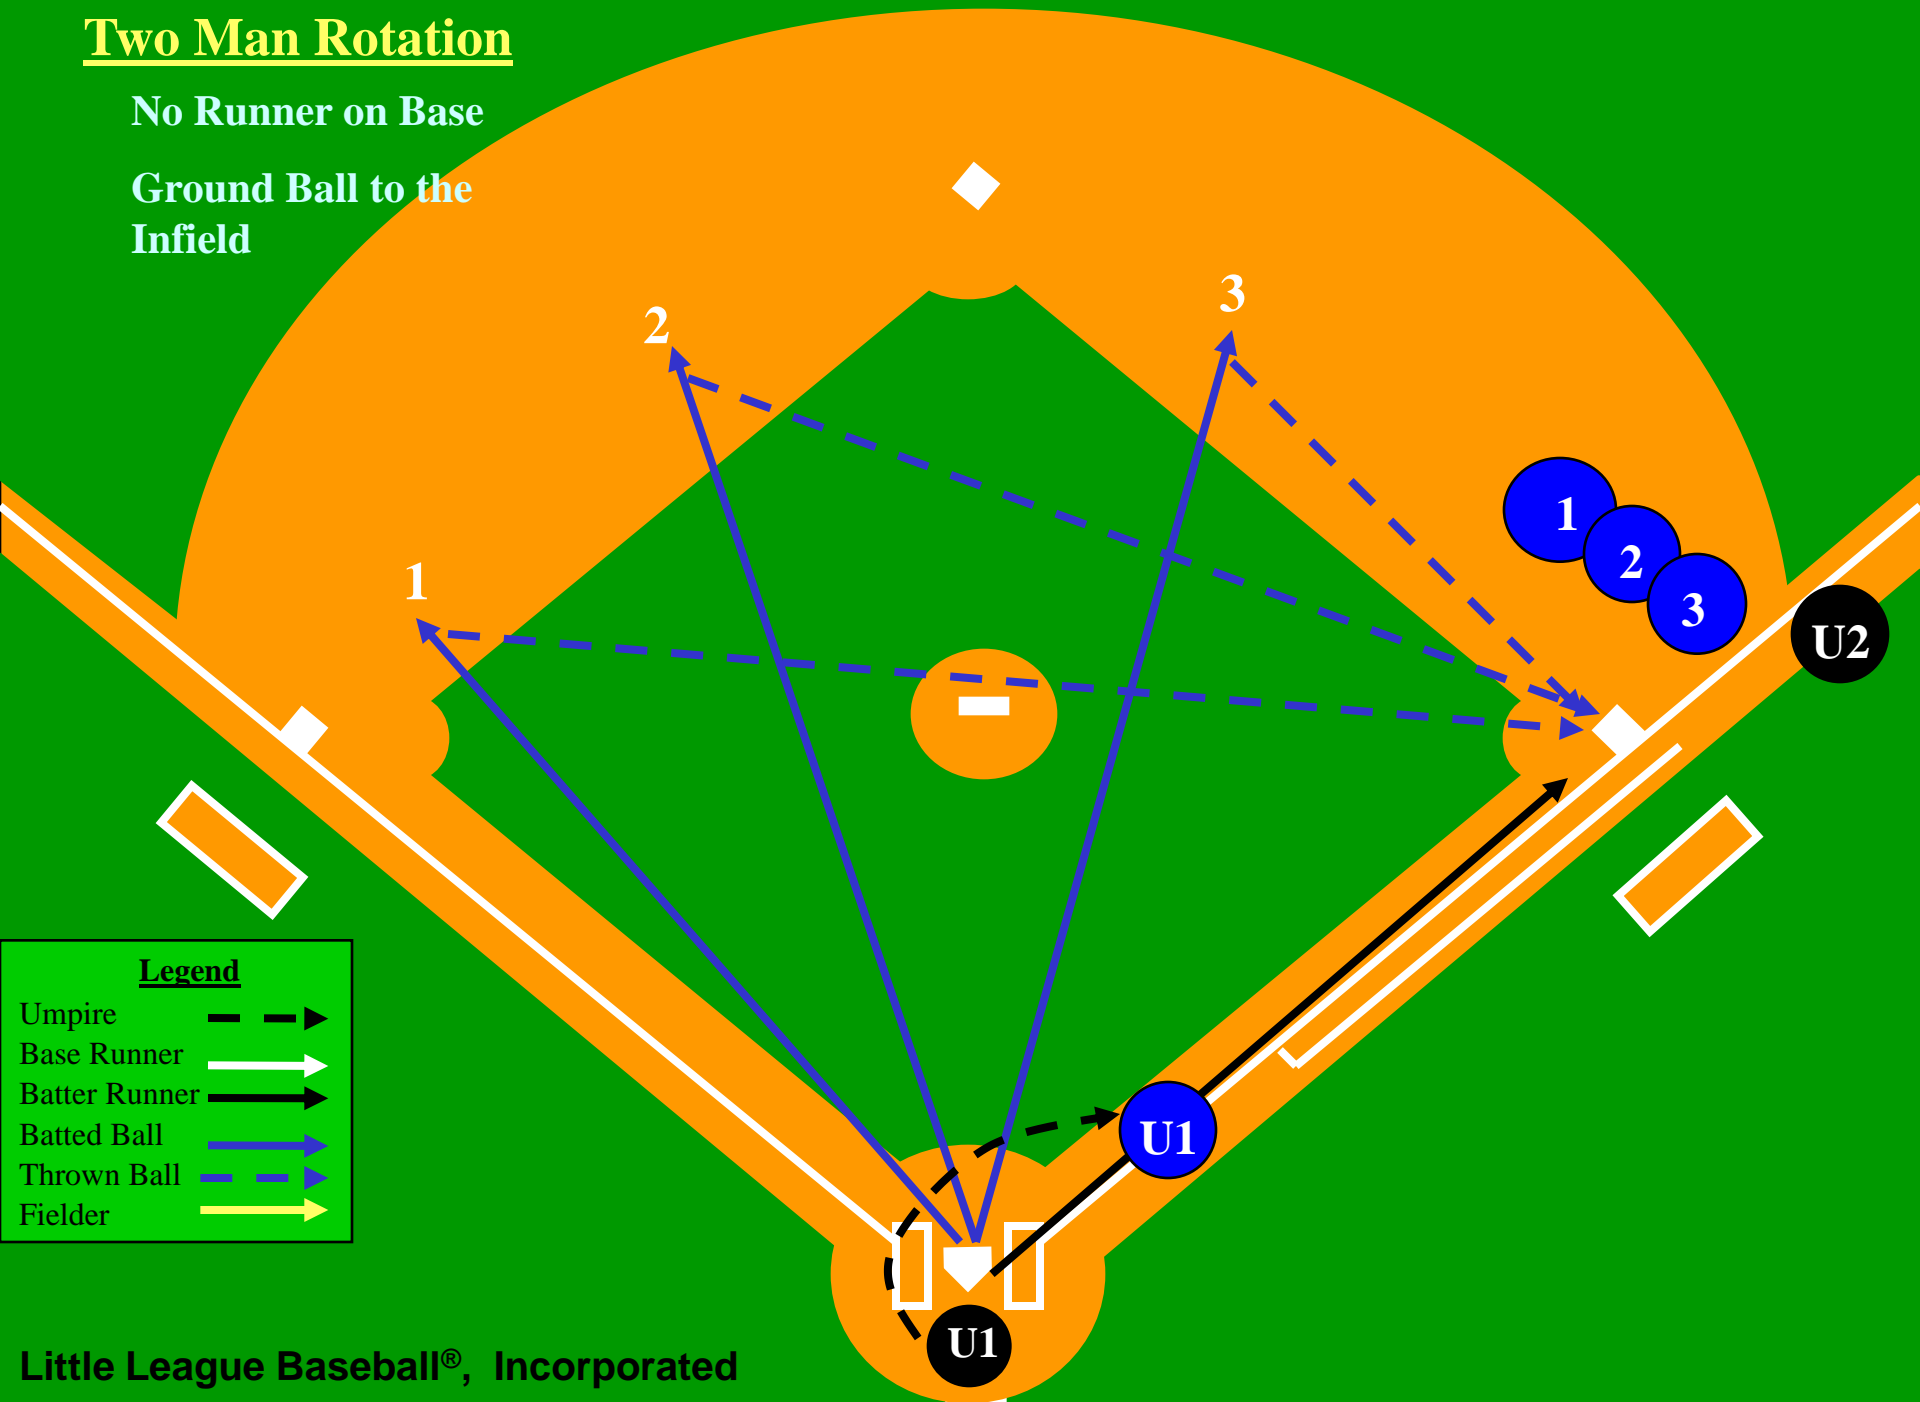

Two Man Rotation

No Runner on Base

Ground Ball to the
Infield