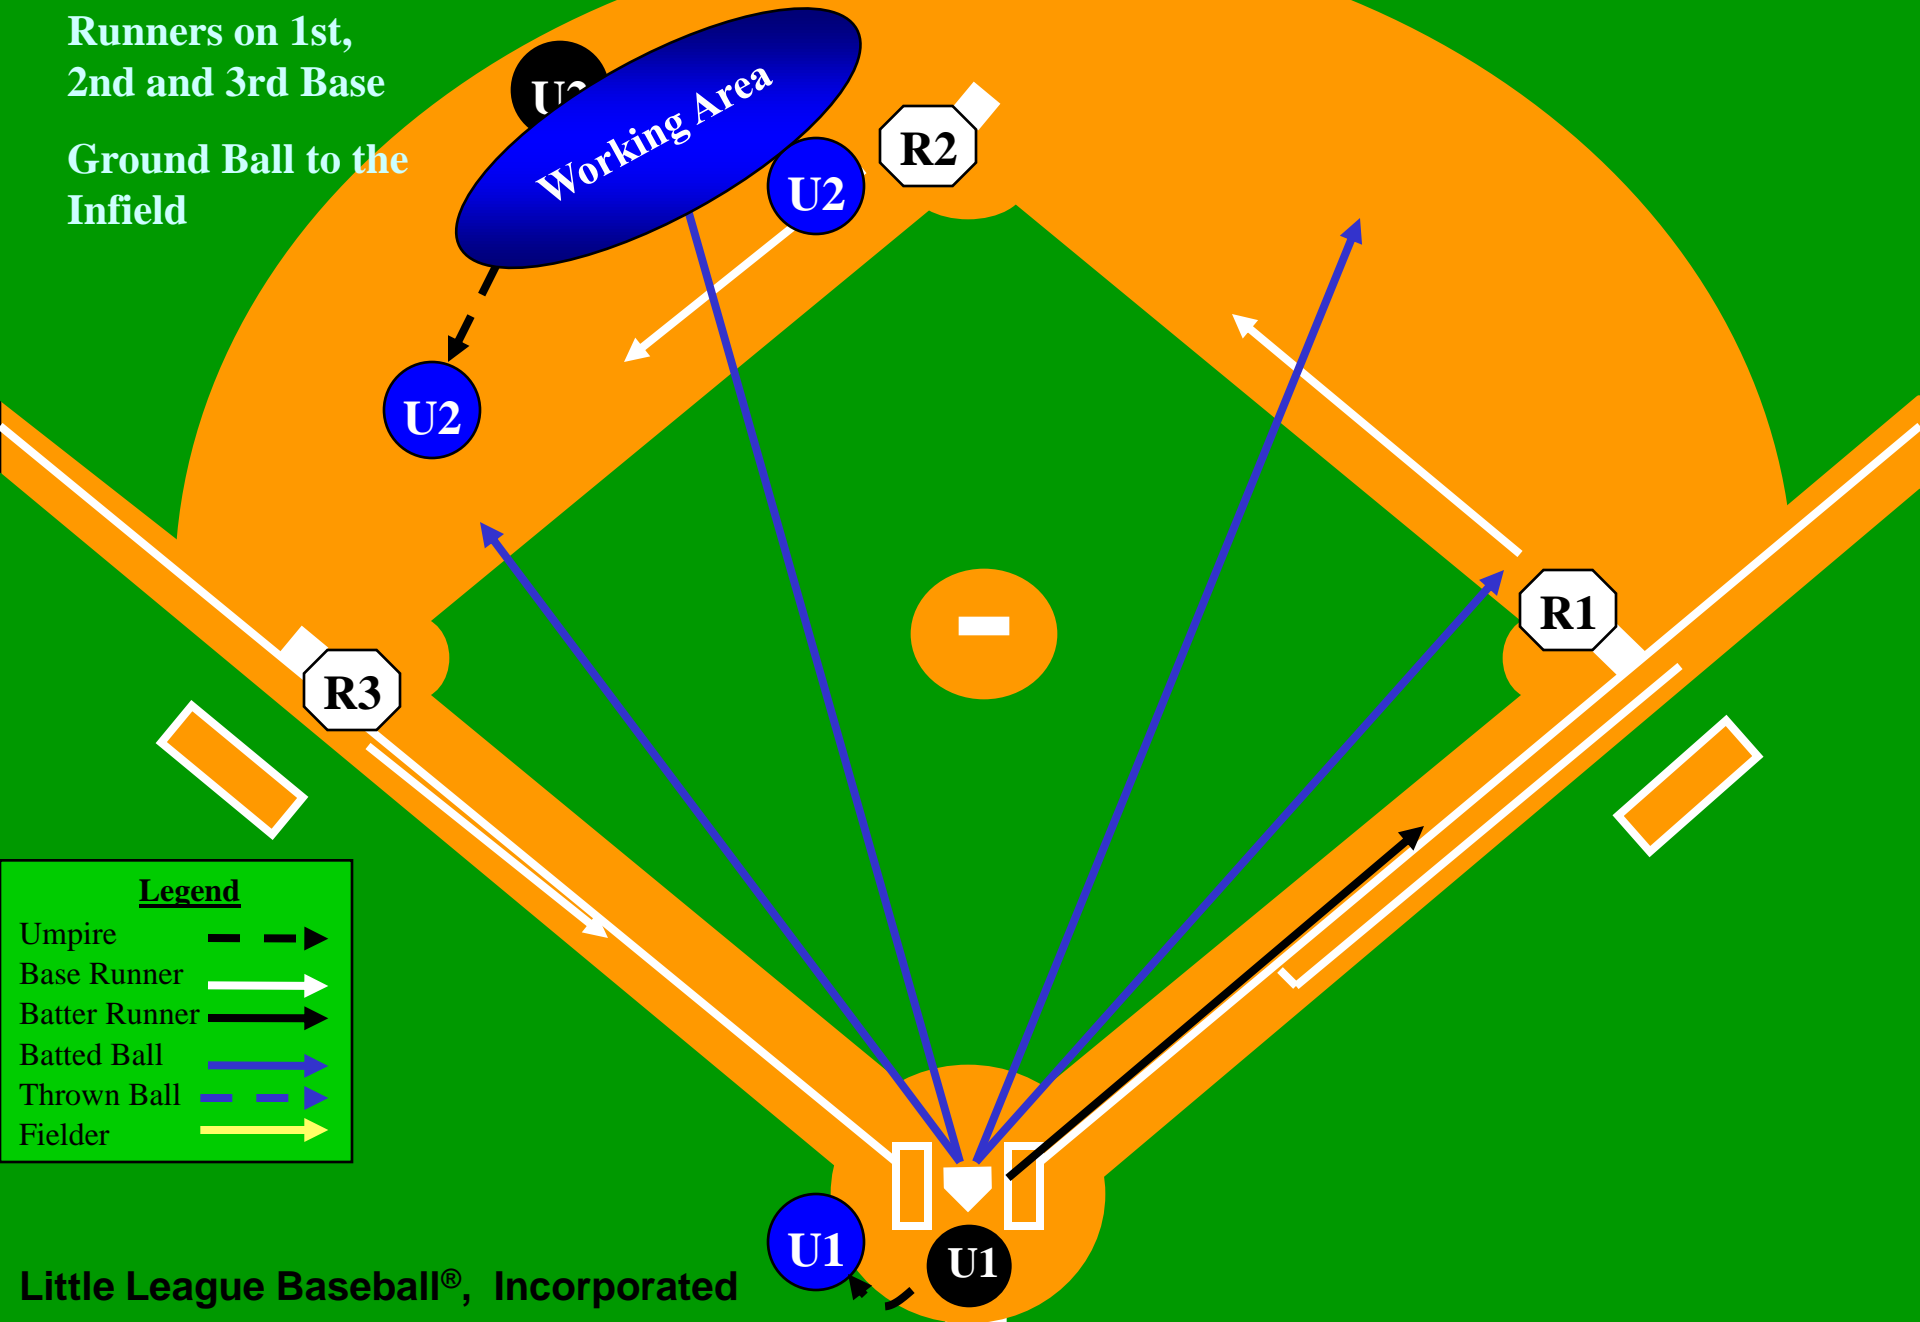

Two Man Rotation

U2 lets ball take him to play

Runners on 1st,
2nd and 3rd Base
Ground Ball to the
Infield