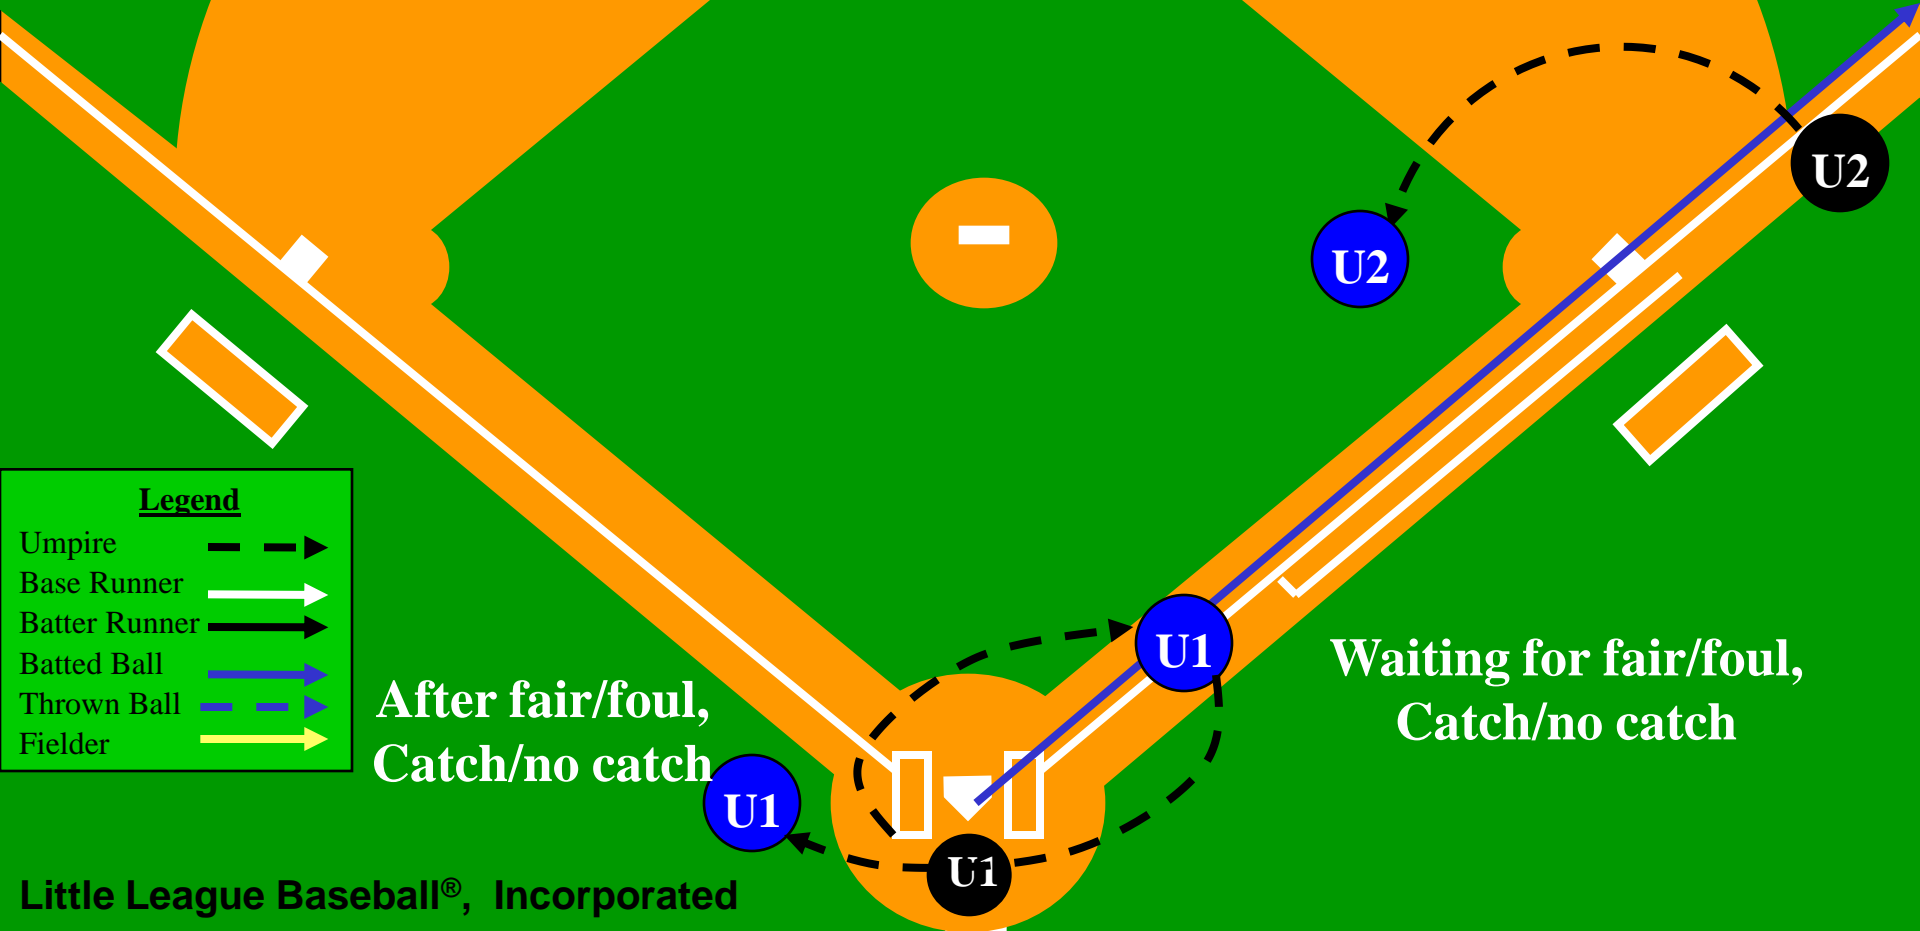

Fly Ball or Line Drive Hit to the Outfield

Legend

- Umpire
- Base Runner
- Batter Runner
- Batted Ball
- Thrown Ball
- Fielder

Two Man Rotation

No Runner on Base

Fly Ball Down Left Field Line

Legend

- Umpire - - - - ->
- Base Runner - - - - ->
- Batter Runner - - - - ->
- Batted Ball - - - - ->
- Thrown Ball - - - - ->
- Fielder - - - - ->

Waiting for fair/foul,
Catch/no catch

After fair/foul,
Catch/no catch

Two Man Rotation

No Runner on Base

Fly Ball Down Right Field Line

Two Man Rotation

No Runner on Base

Fly Ball or Line Drive
Hit to the Outfield