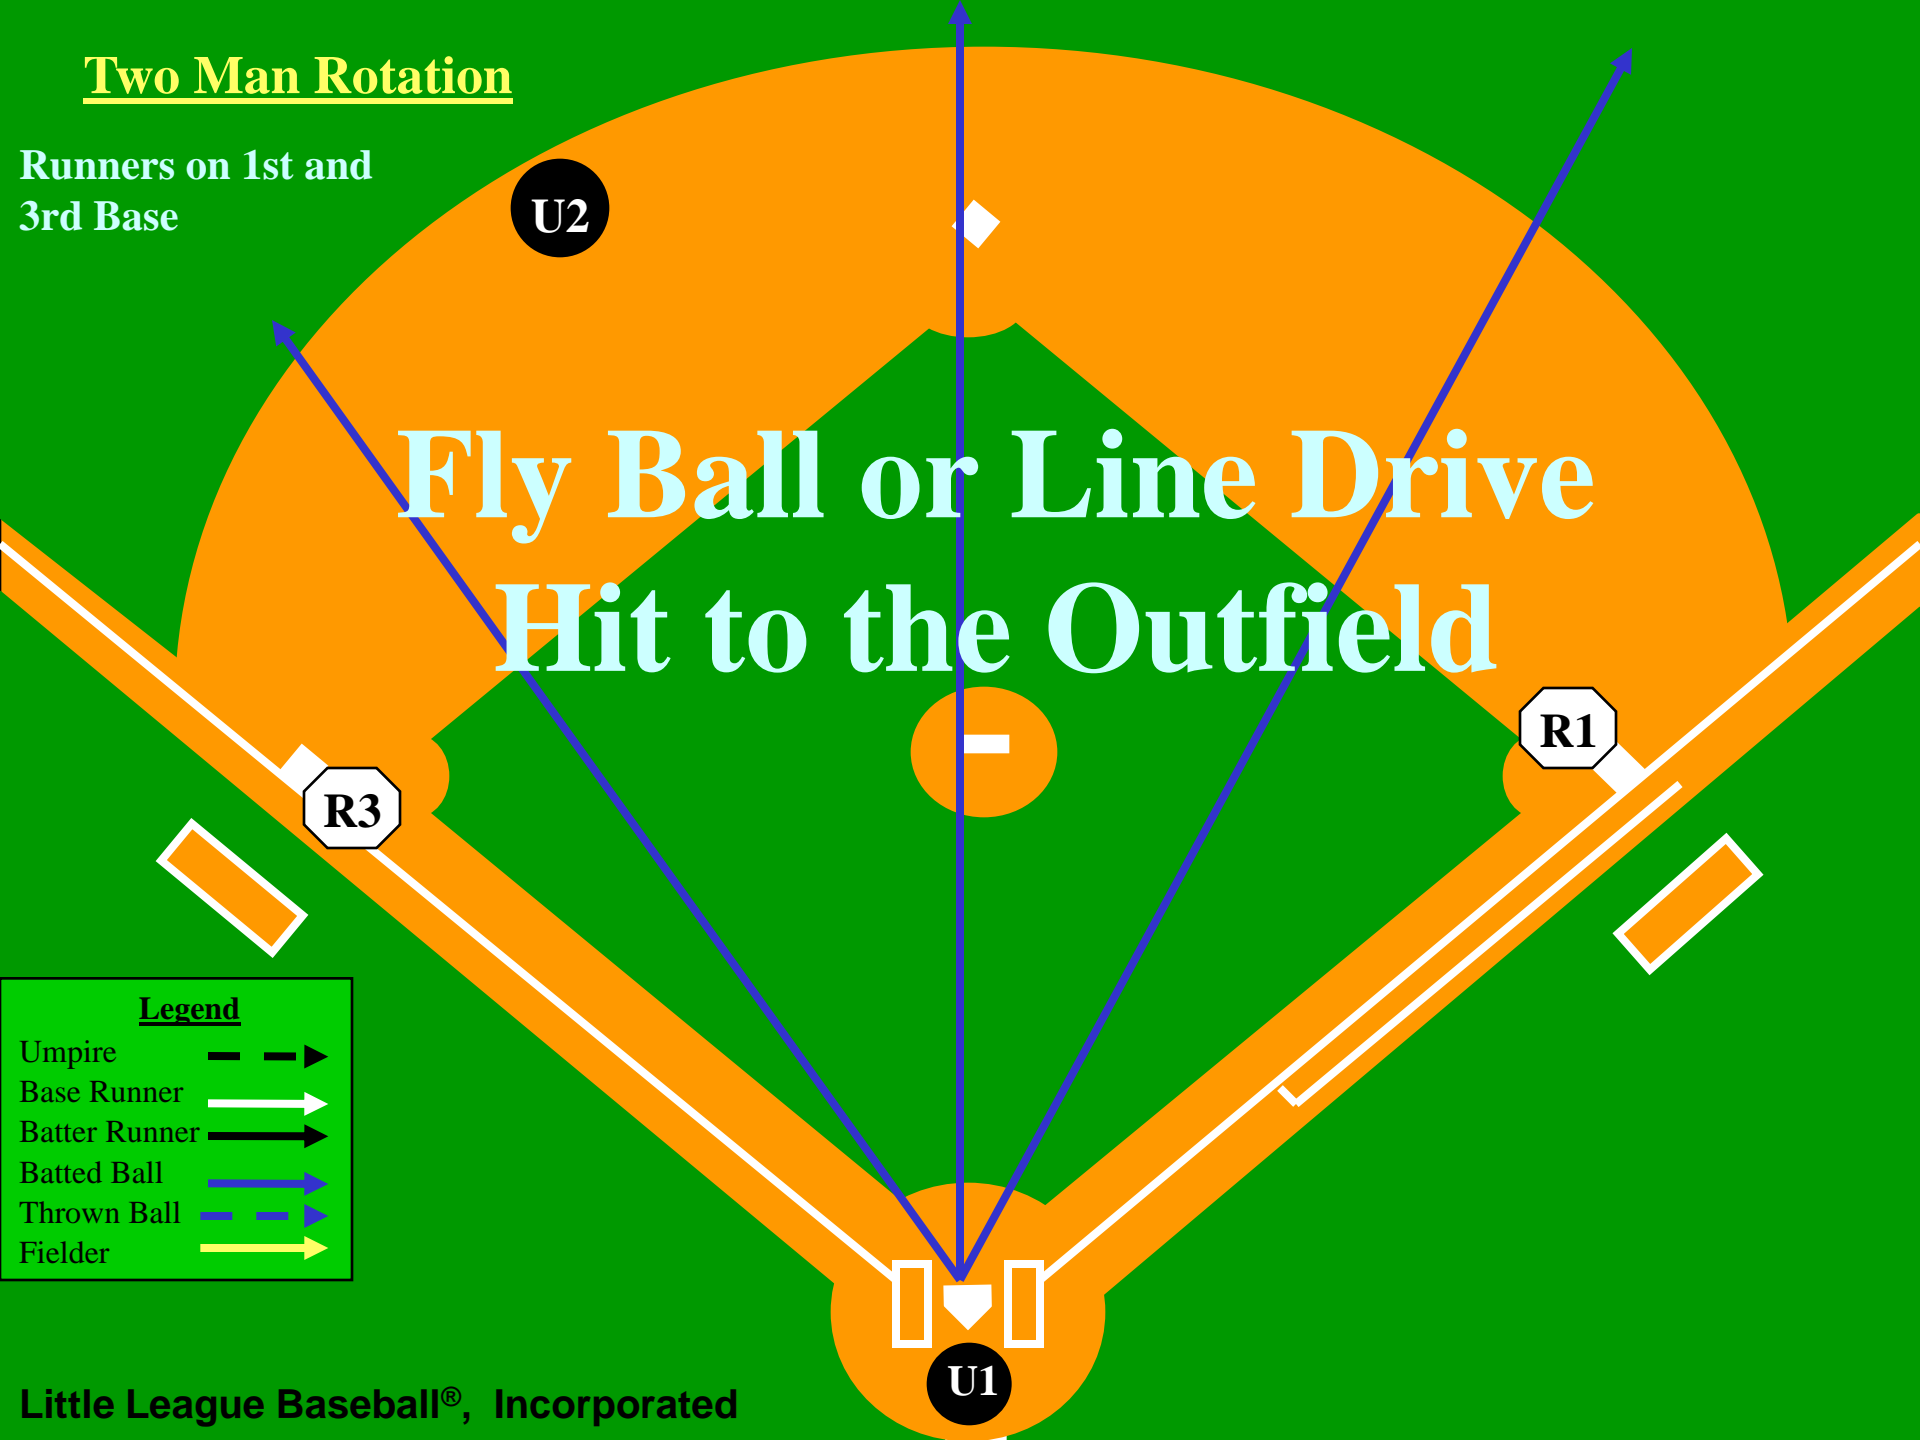

Two Man Rotation

Runners on 1st and 3rd Base

Fly Ball or Line Drive Hit to the Outfield

Legend

- Umpire
- Base Runner
- Batter Runner
- Batted Ball
- Thrown Ball
- Fielder