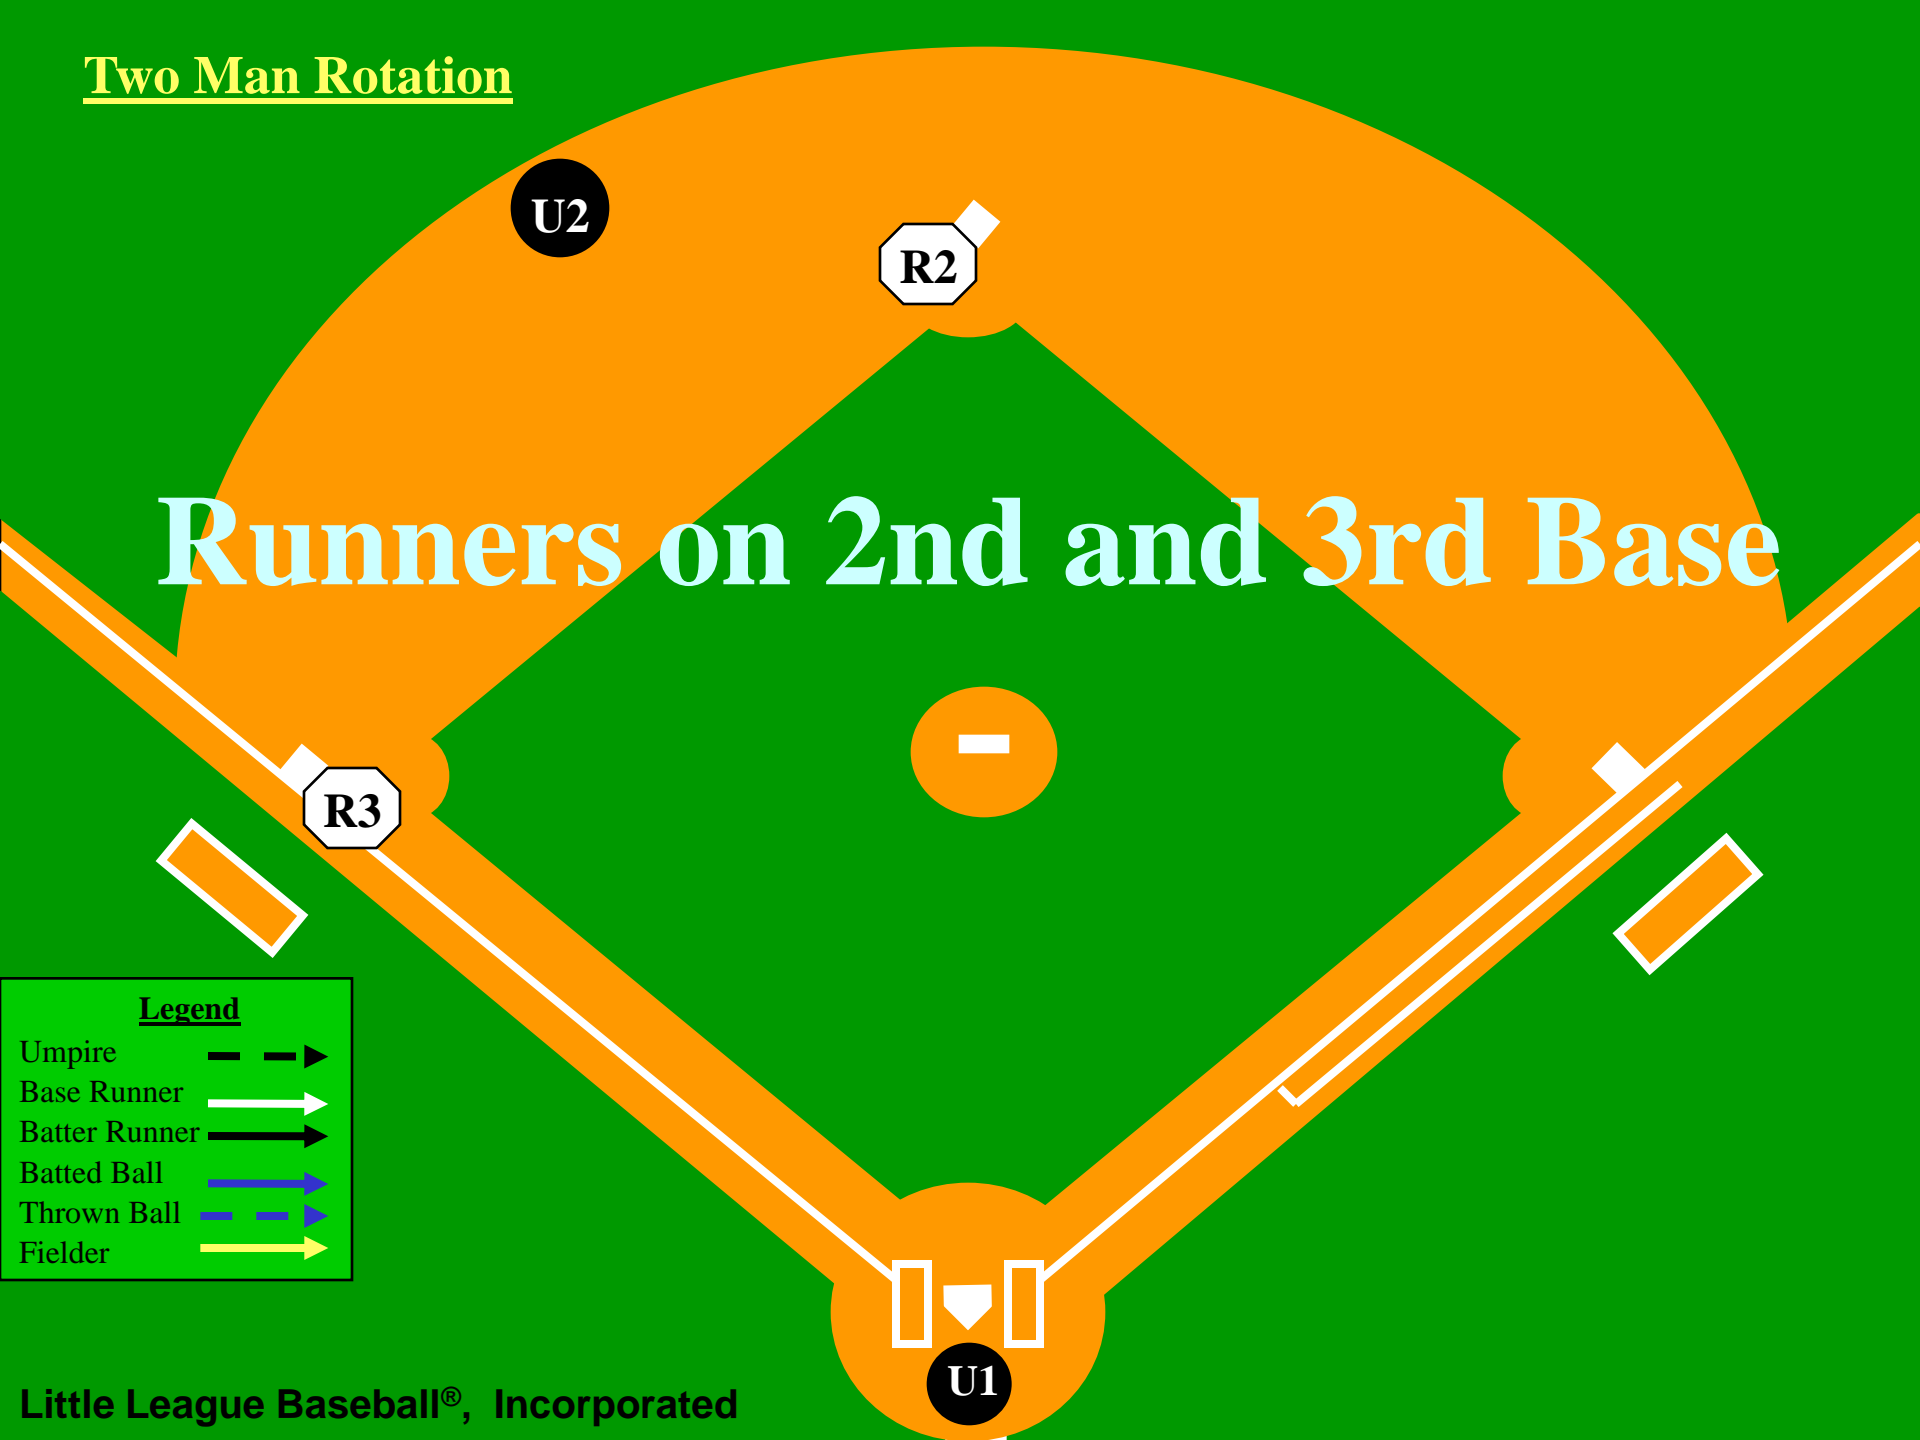

Runners on 1st and 3rd Base

Ground Ball to the Infield

Legend

Umpire	--->
Base Runner	==>
Batter Runner	==>
Batted Ball	==>
Thrown Ball	==>
Fielder	==>

Two Man Rotation

Runners on 2nd and 3rd Base

Legend

Umpire	--->
Base Runner	—>
Batter Runner	—>
Batted Ball	—>
Thrown Ball	—>
Fielder	—>