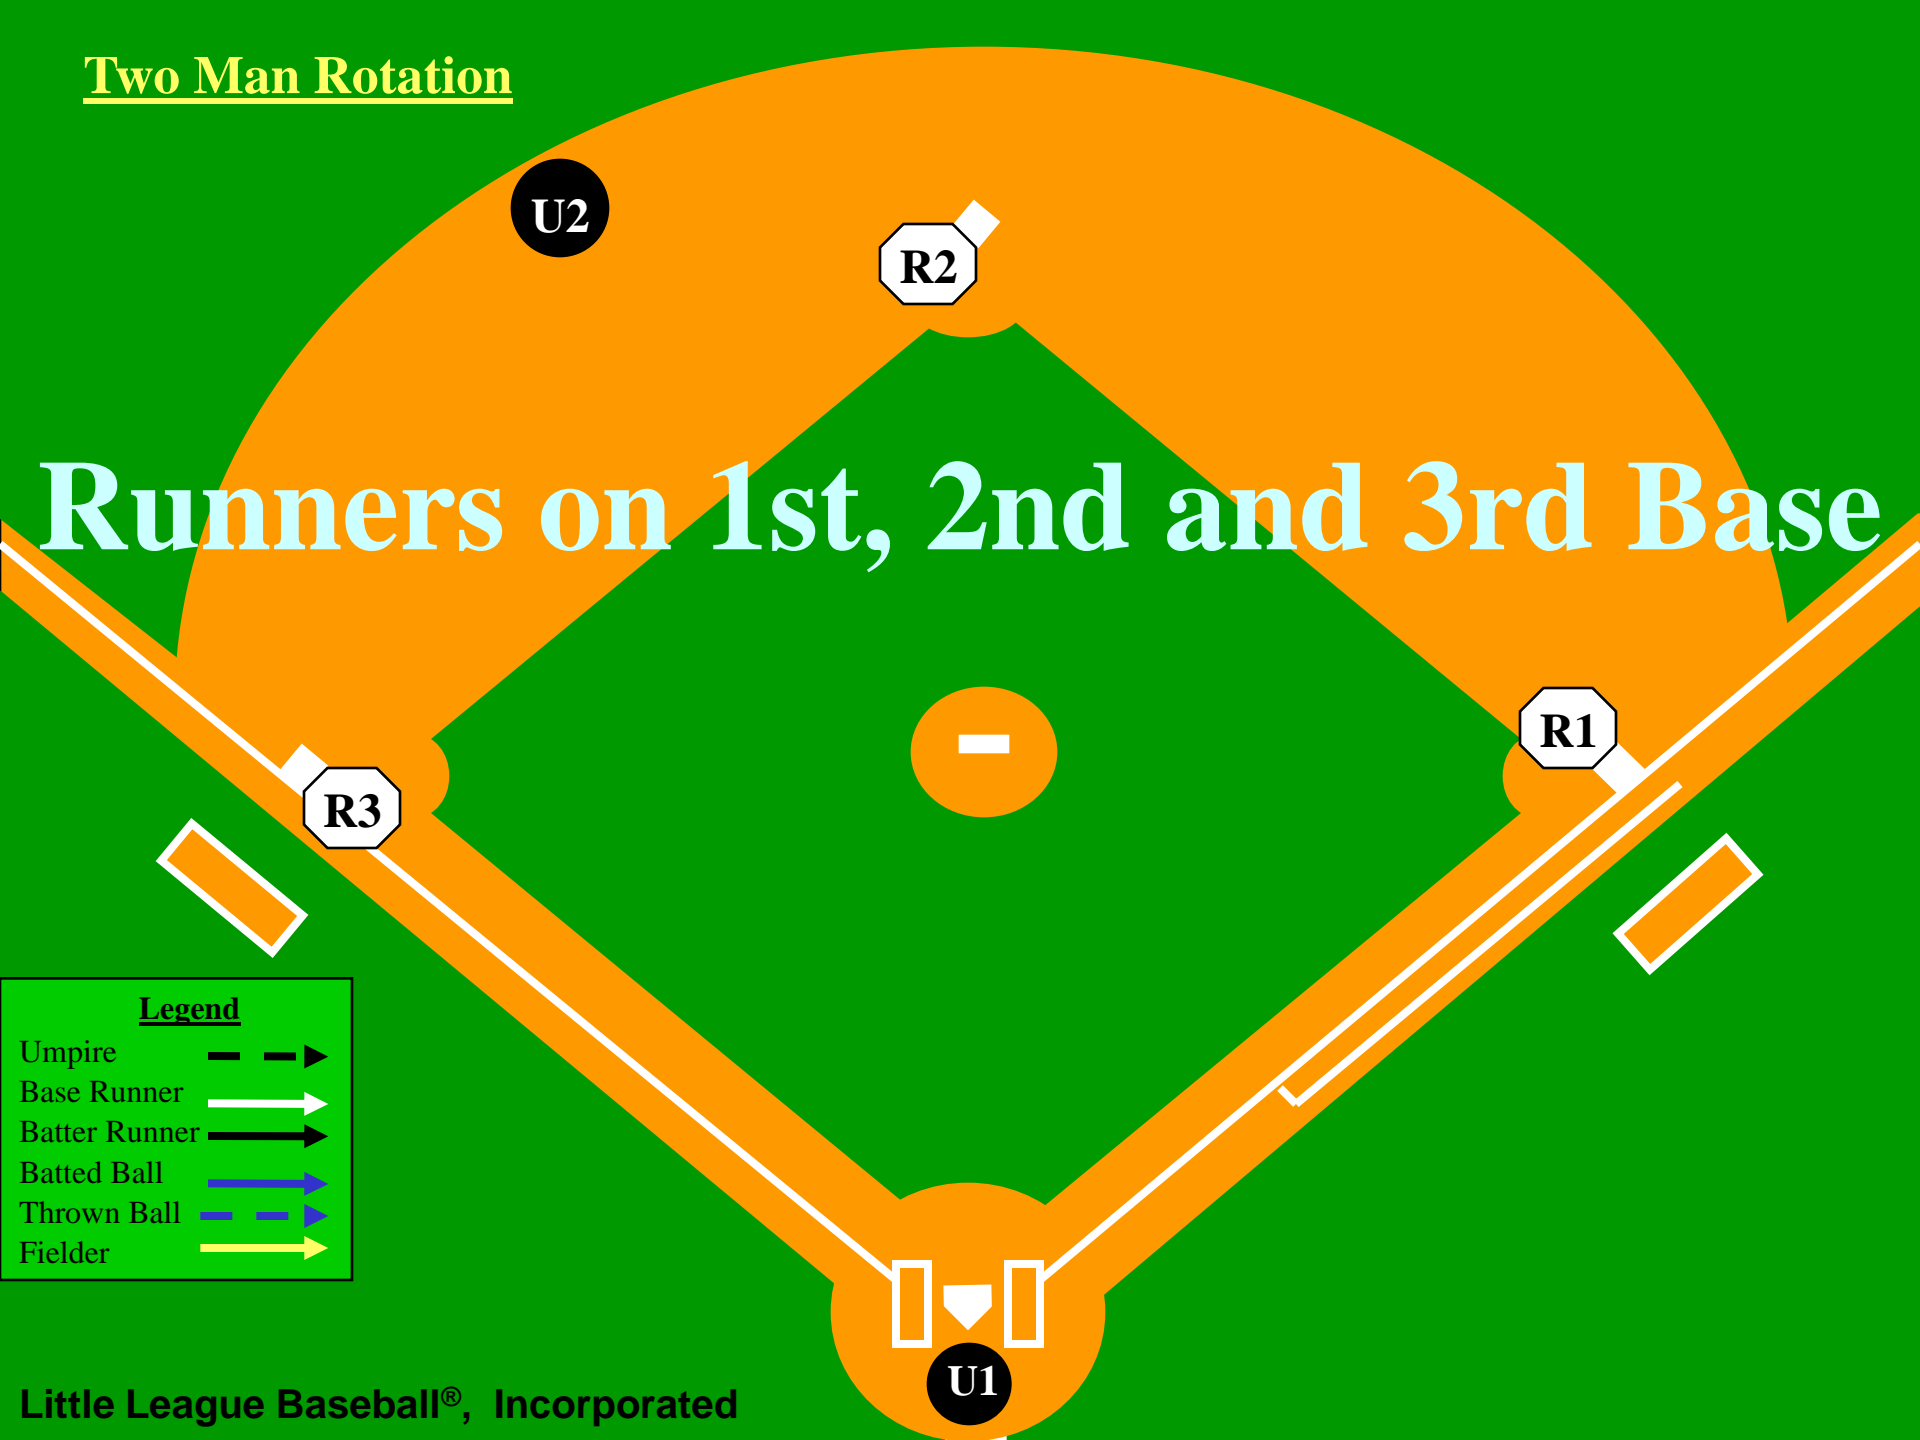

Two Man Rotation

Runners on 1st, 2nd and 3rd Base

Legend

- Umpire
- Base Runner
- Batter Runner
- Batted Ball
- Thrown Ball
- Fielder