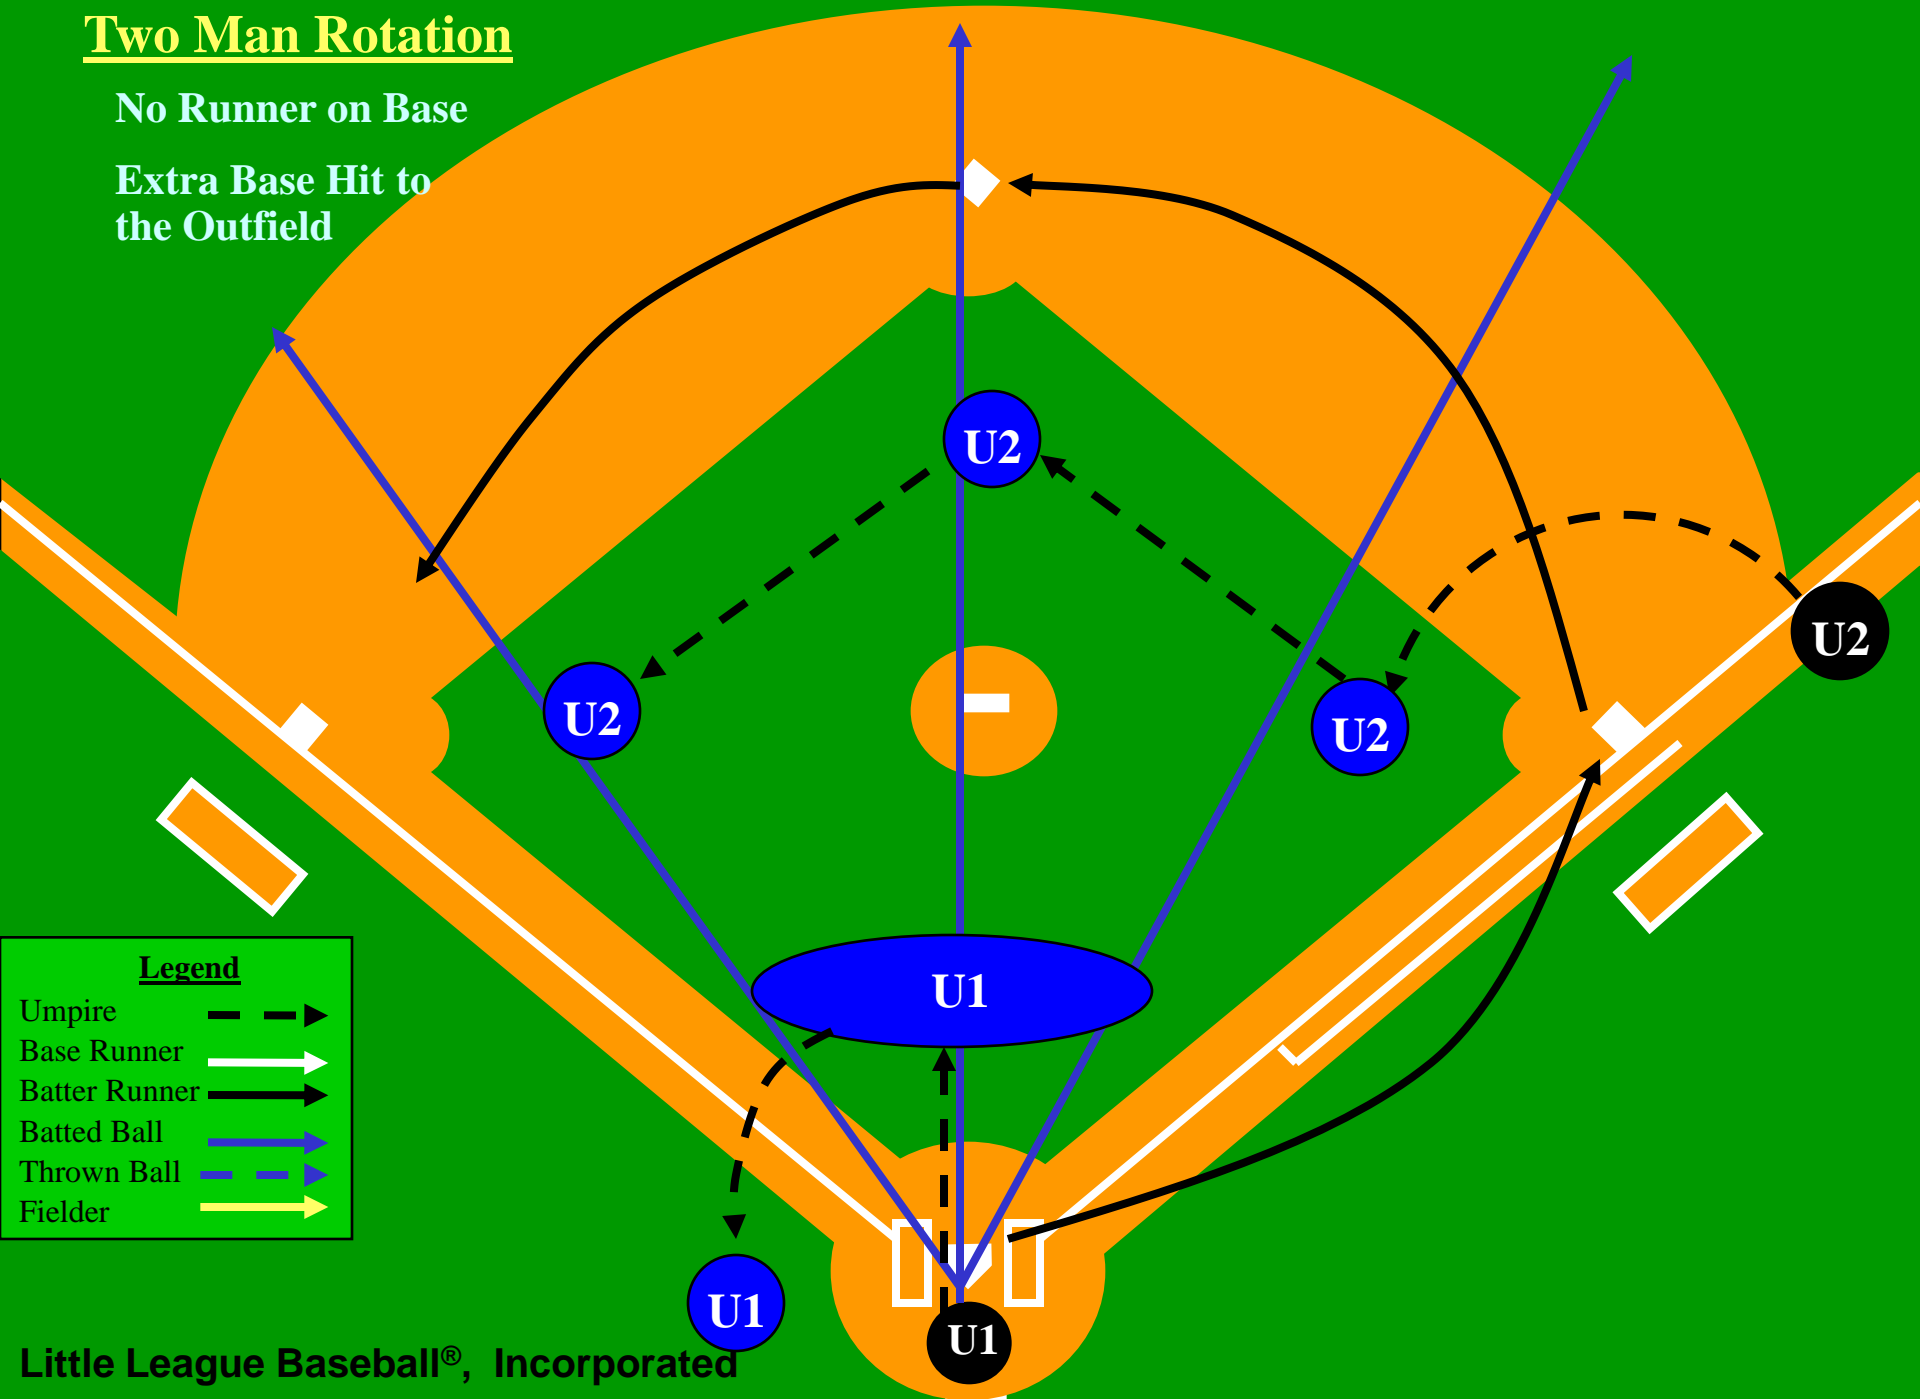

Two Man Rotation

No Runner on Base

Extra Base Hit to
the Outfield