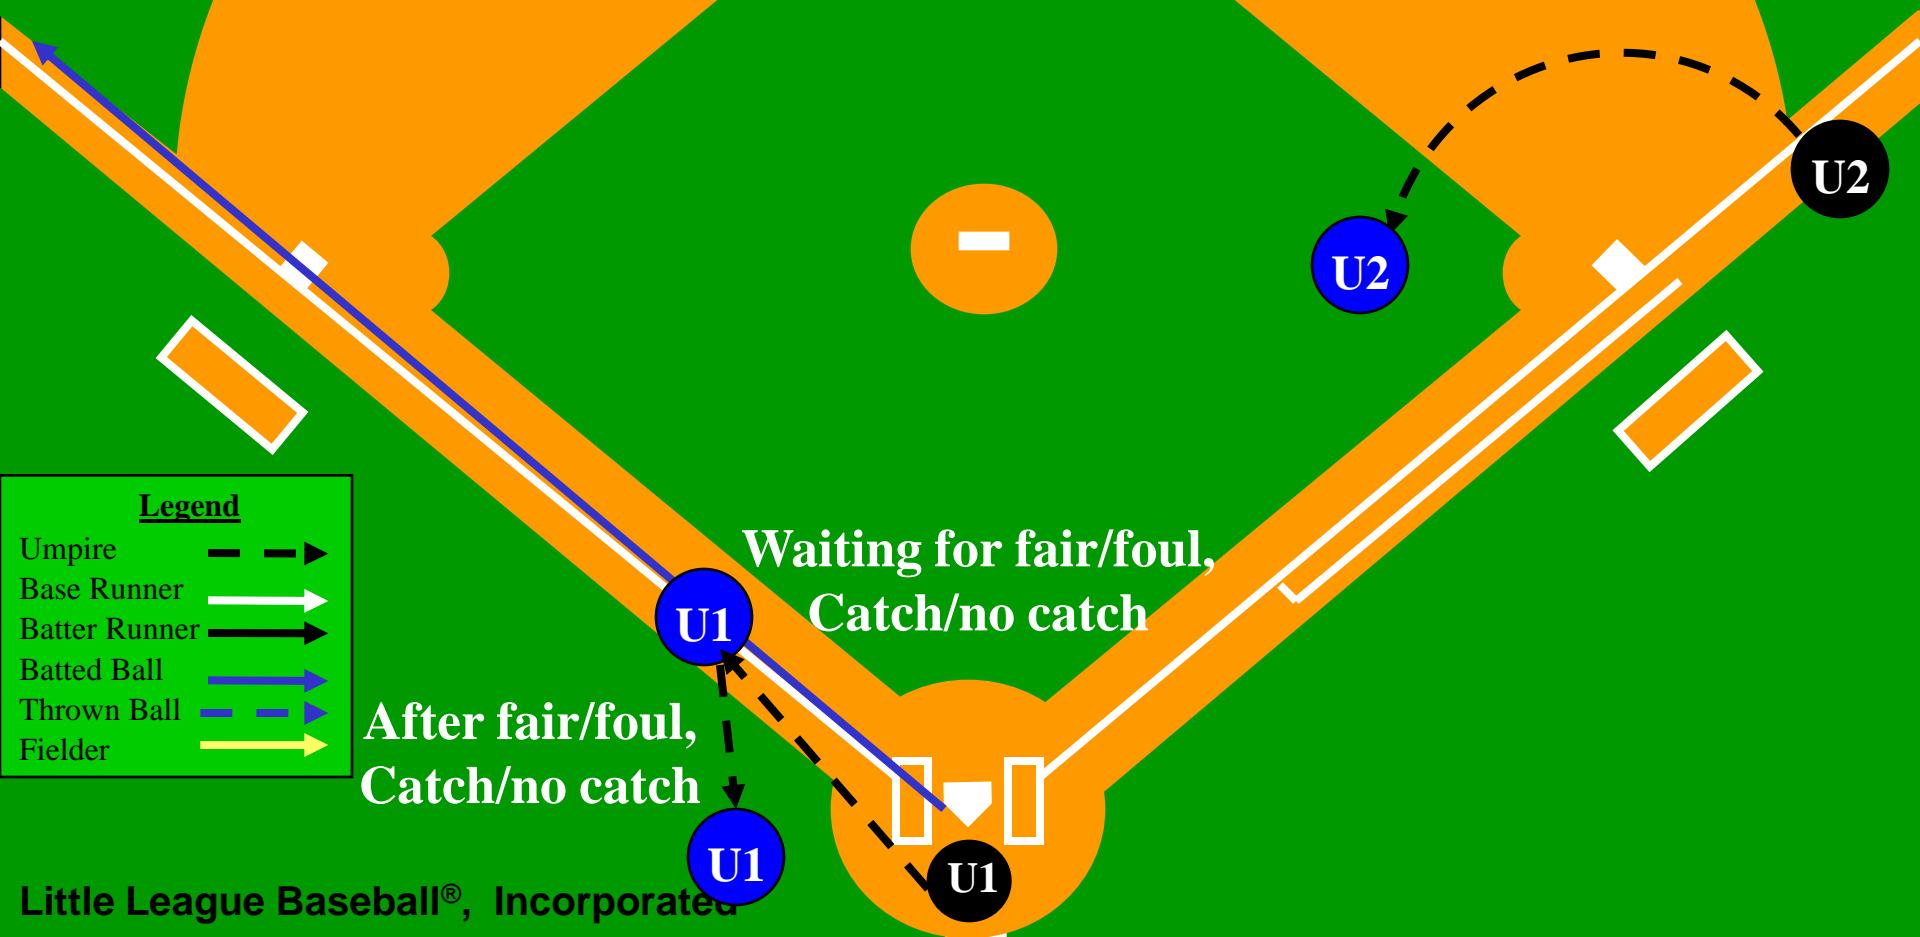

Fly Ball or Line Drive Hit to the Outfield

Legend

- Umpire
- Base Runner
- Batter Runner
- Batted Ball
- Thrown Ball
- Fielder

Two Man Rotation

No Runner on Base

Fly Ball Down Left Field Line

Legend

- Umpire - - - - ->
- Base Runner - - - - ->
- Batter Runner - - - - ->
- Batted Ball - - - - ->
- Thrown Ball - - - - ->
- Fielder - - - - ->

Waiting for fair/foul,
Catch/no catch

After fair/foul,
Catch/no catch

Two Man Rotation

No Runner on Base

Fly Ball Down Right Field Line

Two Man Rotation

No Runner on Base

Fly Ball or Line Drive
Hit to the Outfield