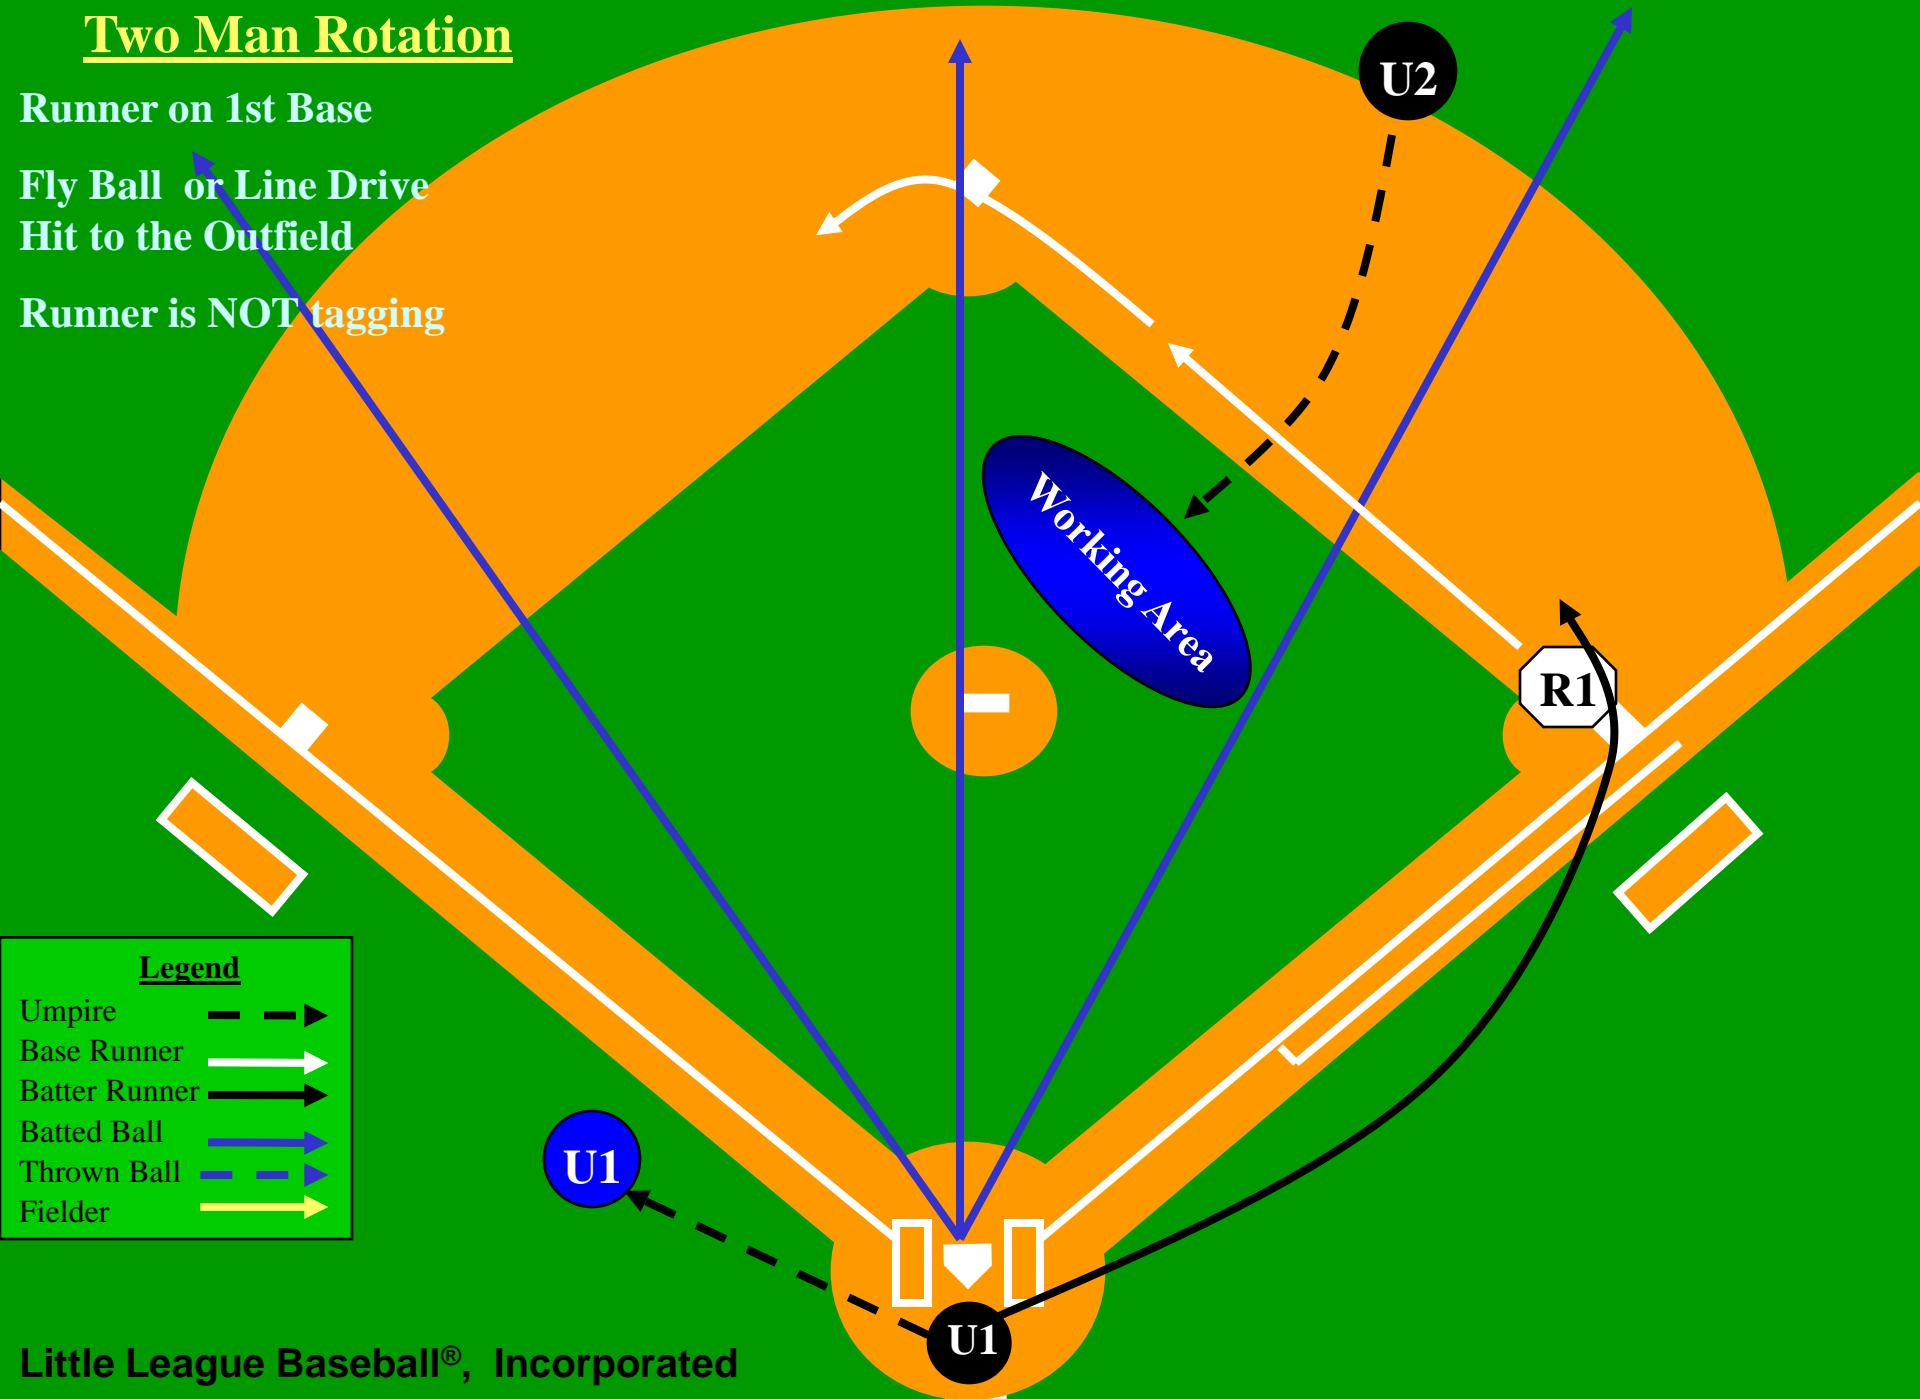

Fly Ball or Line Drive
Hit to the Outfield

Runner is **NOT** tagging

Two Man Rotation

Runner on 1st Base
Fly Ball or Line Drive
Hit to the Outfield
Runner is NOT tagging

Legend

- Umpire ———▶
- Base Runner ———▶
- Batter Runner ———▶
- Batted Ball ———▶
- Thrown Ball ———▶
- Fielder ———▶