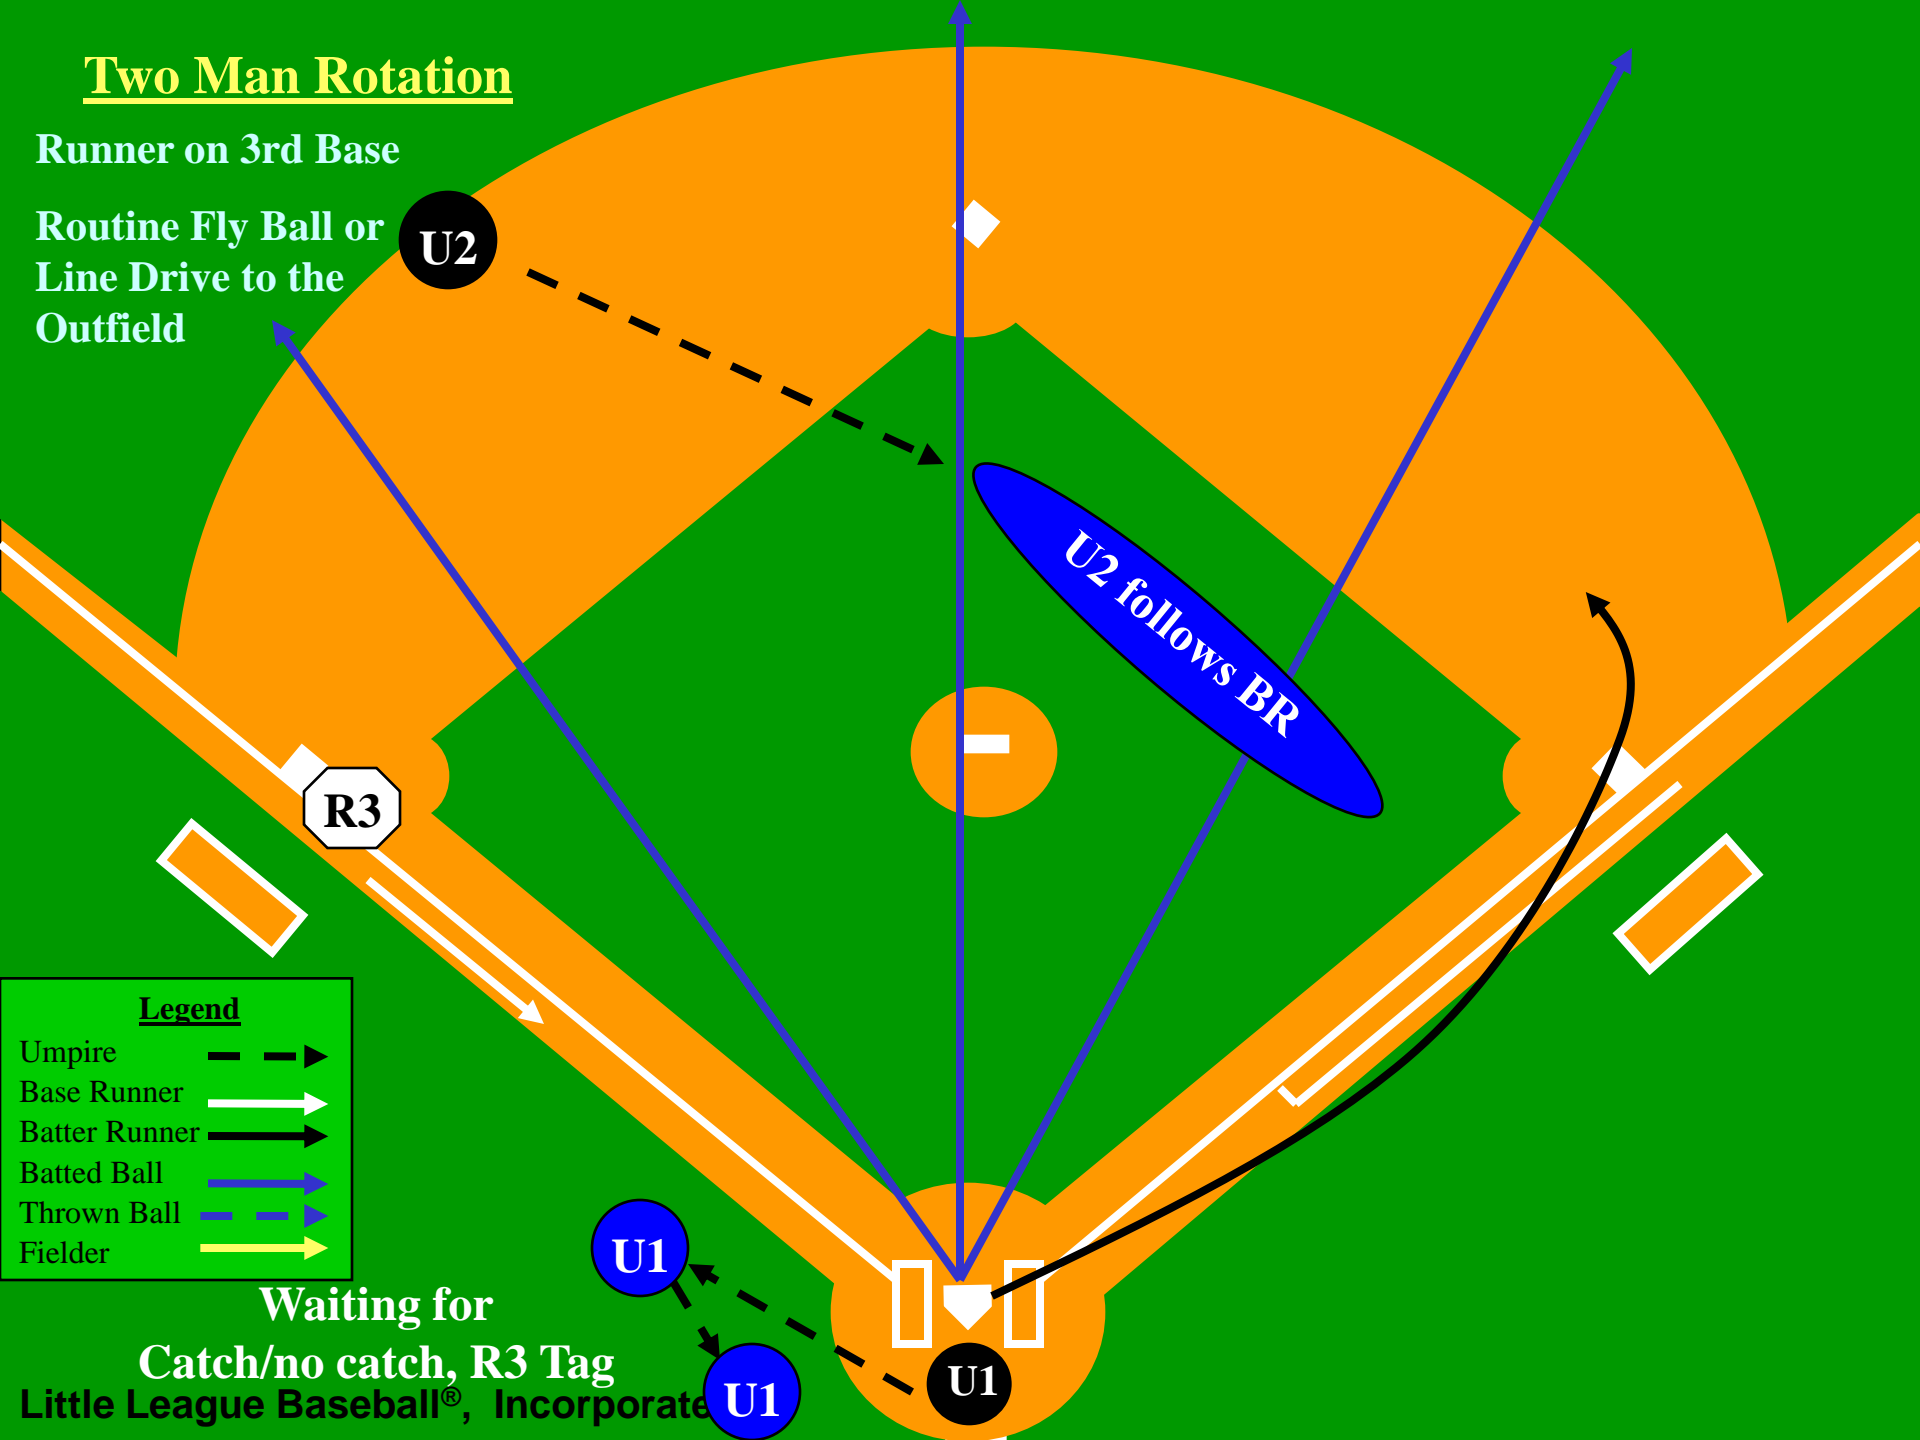

R3

U1

U1

U1

Waiting for
Catch/no catch, R3 Tag

Little League Baseball®, Incorporated

Legend

- Umpire - - - - ->
- Base Runner - - - - ->
- Batter Runner - - - - ->
- Batted Ball - - - - ->
- Thrown Ball - - - - ->
- Fielder - - - - ->