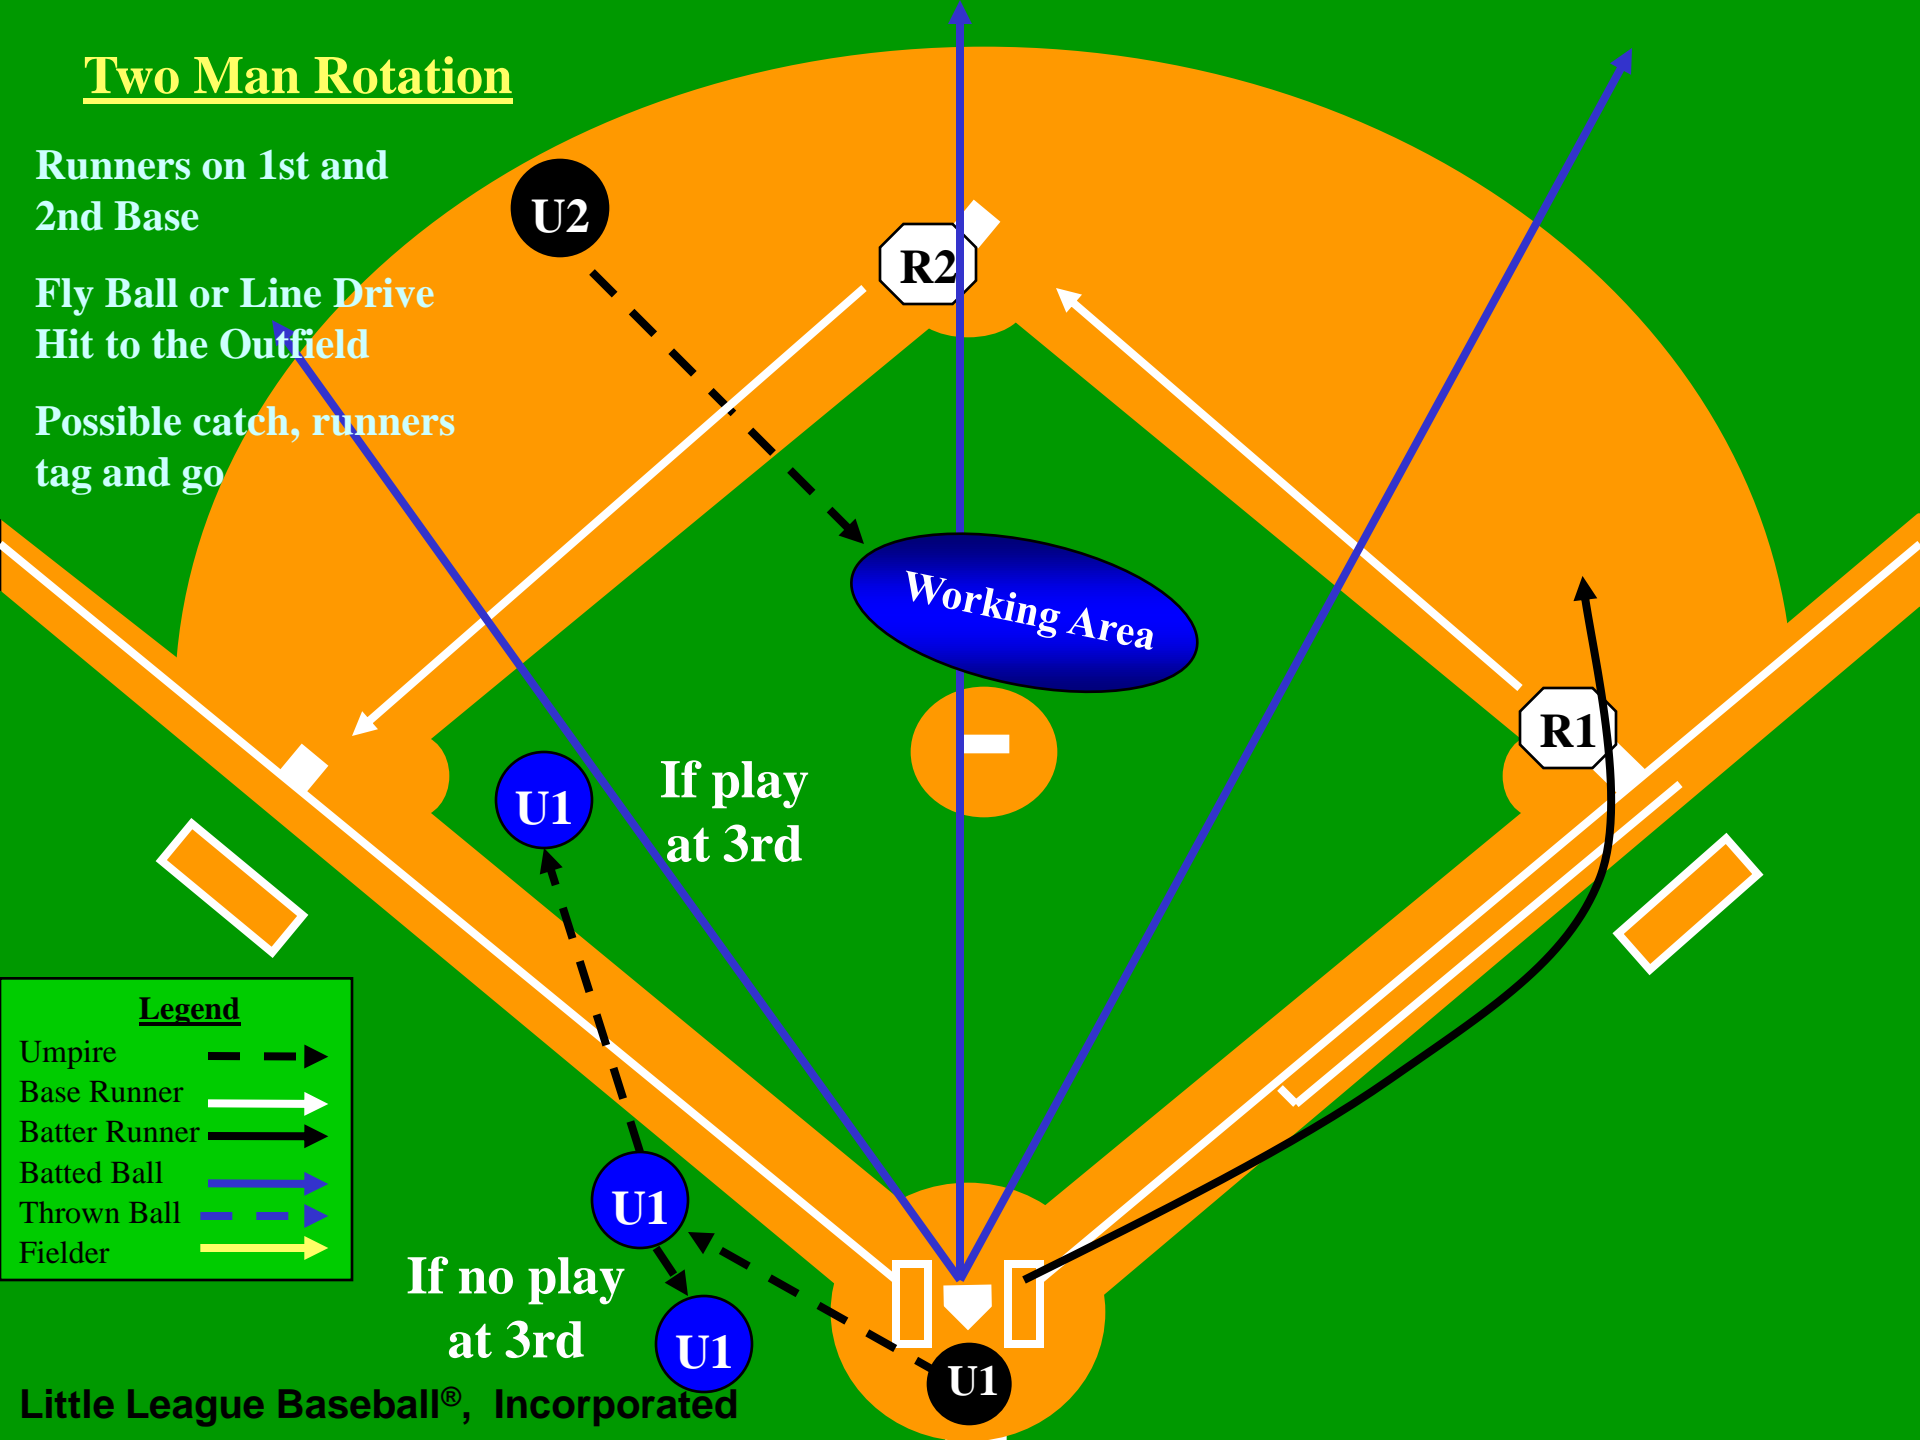

Two Man Rotation

Runners on 1st and 2nd Base

Fly Ball or Line Drive Hit to the Outfield

Possible catch, runners tag and go

If play at 3rd

If no play at 3rd

Working Area

Legend

- Umpire - - - - ->
- Base Runner - - - - ->
- Batter Runner - - - - ->
- Batted Ball - - - - ->
- Thrown Ball - - - - ->
- Fielder - - - - ->