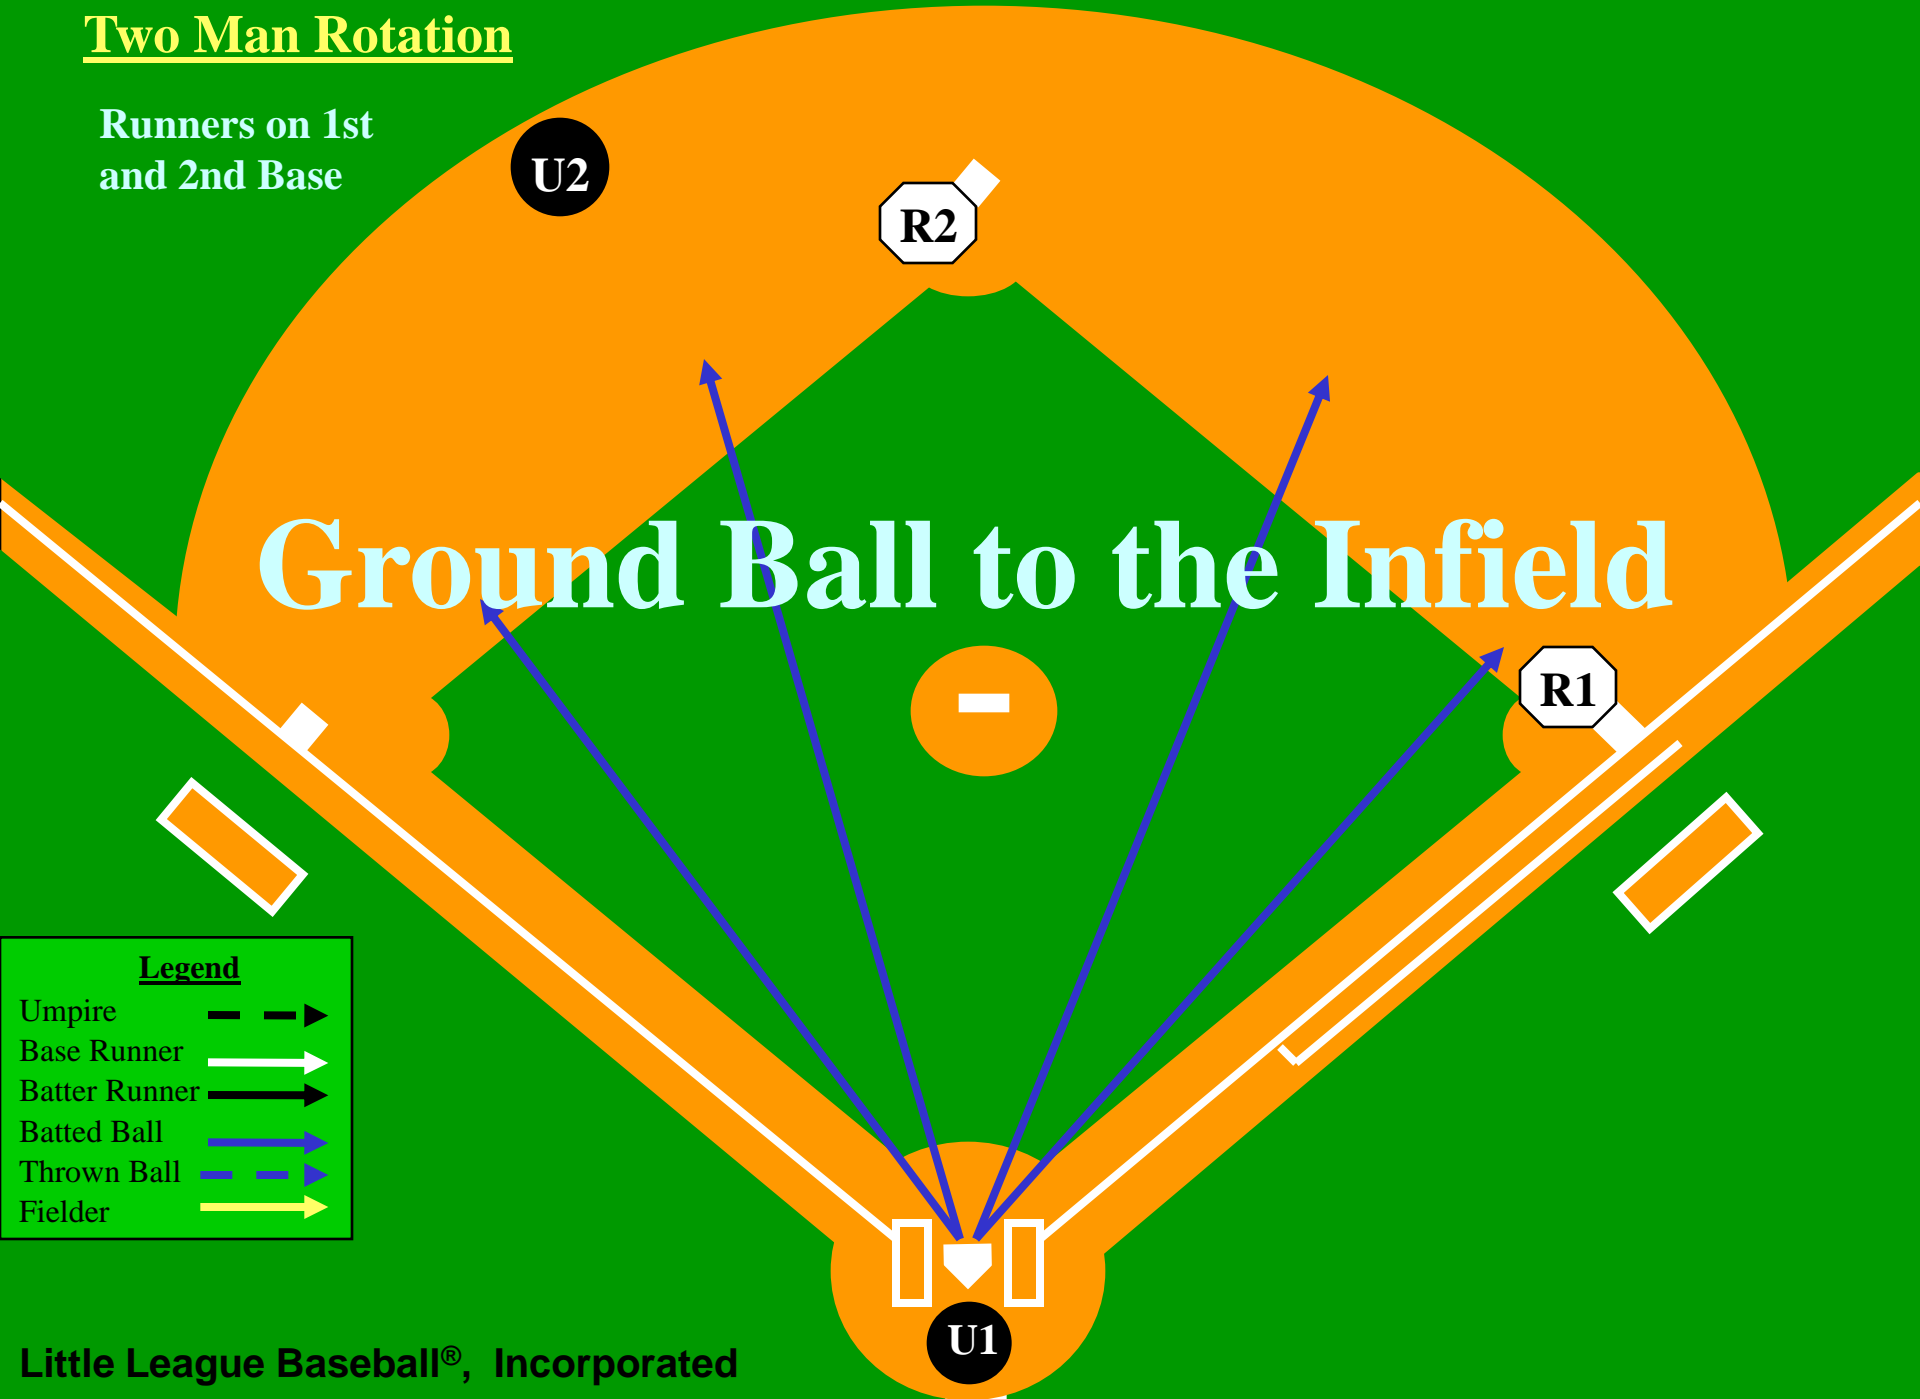

Two Man Rotation

Runners on 1st
and 2nd Base

Ground Ball to the Infield

Legend

- Umpire
- Base Runner
- Batter Runner
- Batted Ball
- Thrown Ball
- Fielder