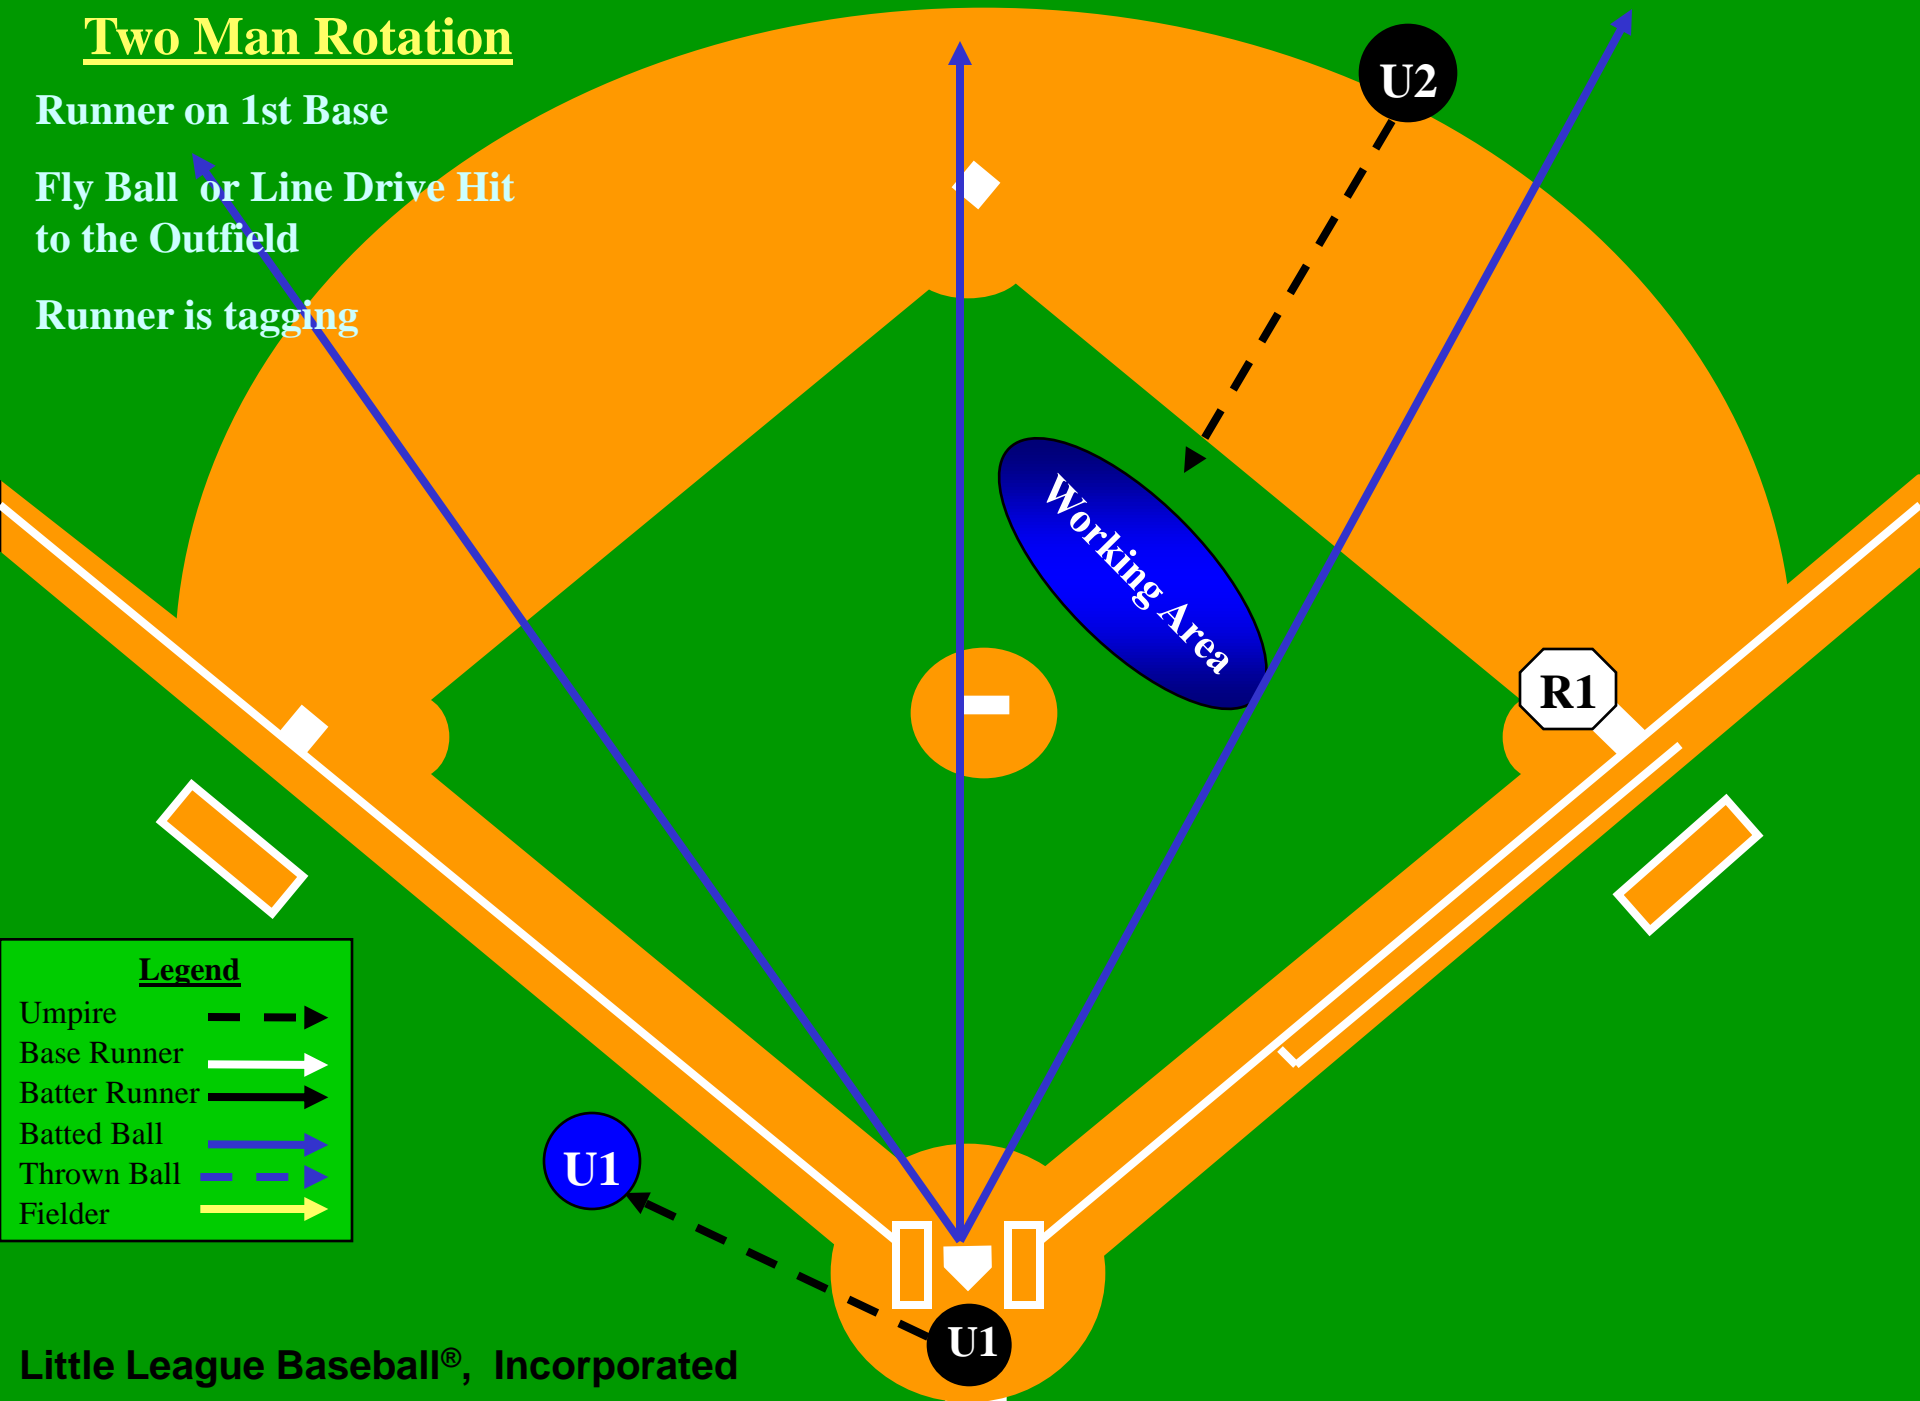

U1

Legend

- Umpire 
- Base Runner 
- Batter Runner 
- Batted Ball 
- Thrown Ball 
- Fielder 

Two Man Rotation

Runner on 1st Base

Fly Ball or Line Drive Hit to the Outfield

Runner is tagging

Working Area