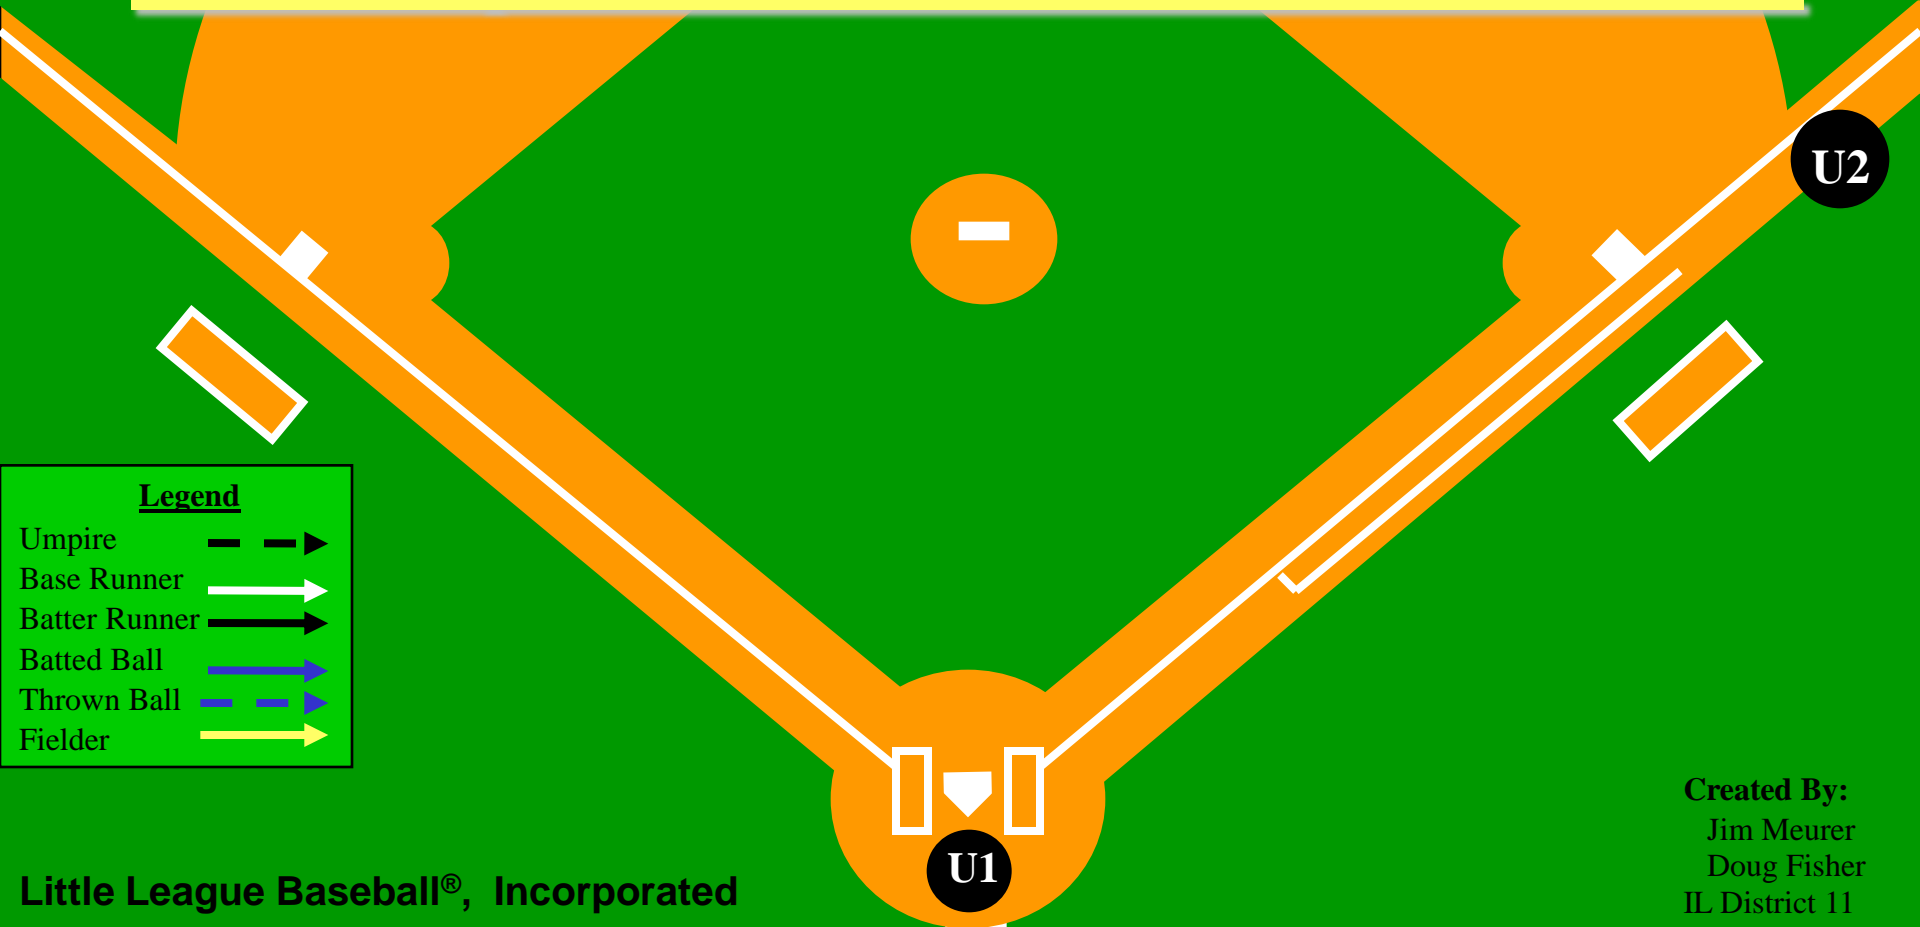

Little League®

Baseball and Softball

Two Umpire Crew Mechanics - 60' Bases

Legend

- Umpire 
- Base Runner 
- Batter Runner 
- Batted Ball 
- Thrown Ball 
- Fielder 

Created By:
Jim Meurer
Doug Fisher
IL District 11

Fly Ball or Line Drive Hit to the Outfield

Legend

- Umpire
- Base Runner
- Batter Runner
- Batted Ball
- Thrown Ball
- Fielder

Two Man Rotation

No Runner on Base

Fly Ball Down Left Field Line

Legend

- Umpire - - - - ->
- Base Runner - - - - ->
- Batter Runner - - - - ->
- Batted Ball - - - - ->
- Thrown Ball - - - - ->
- Fielder - - - - ->