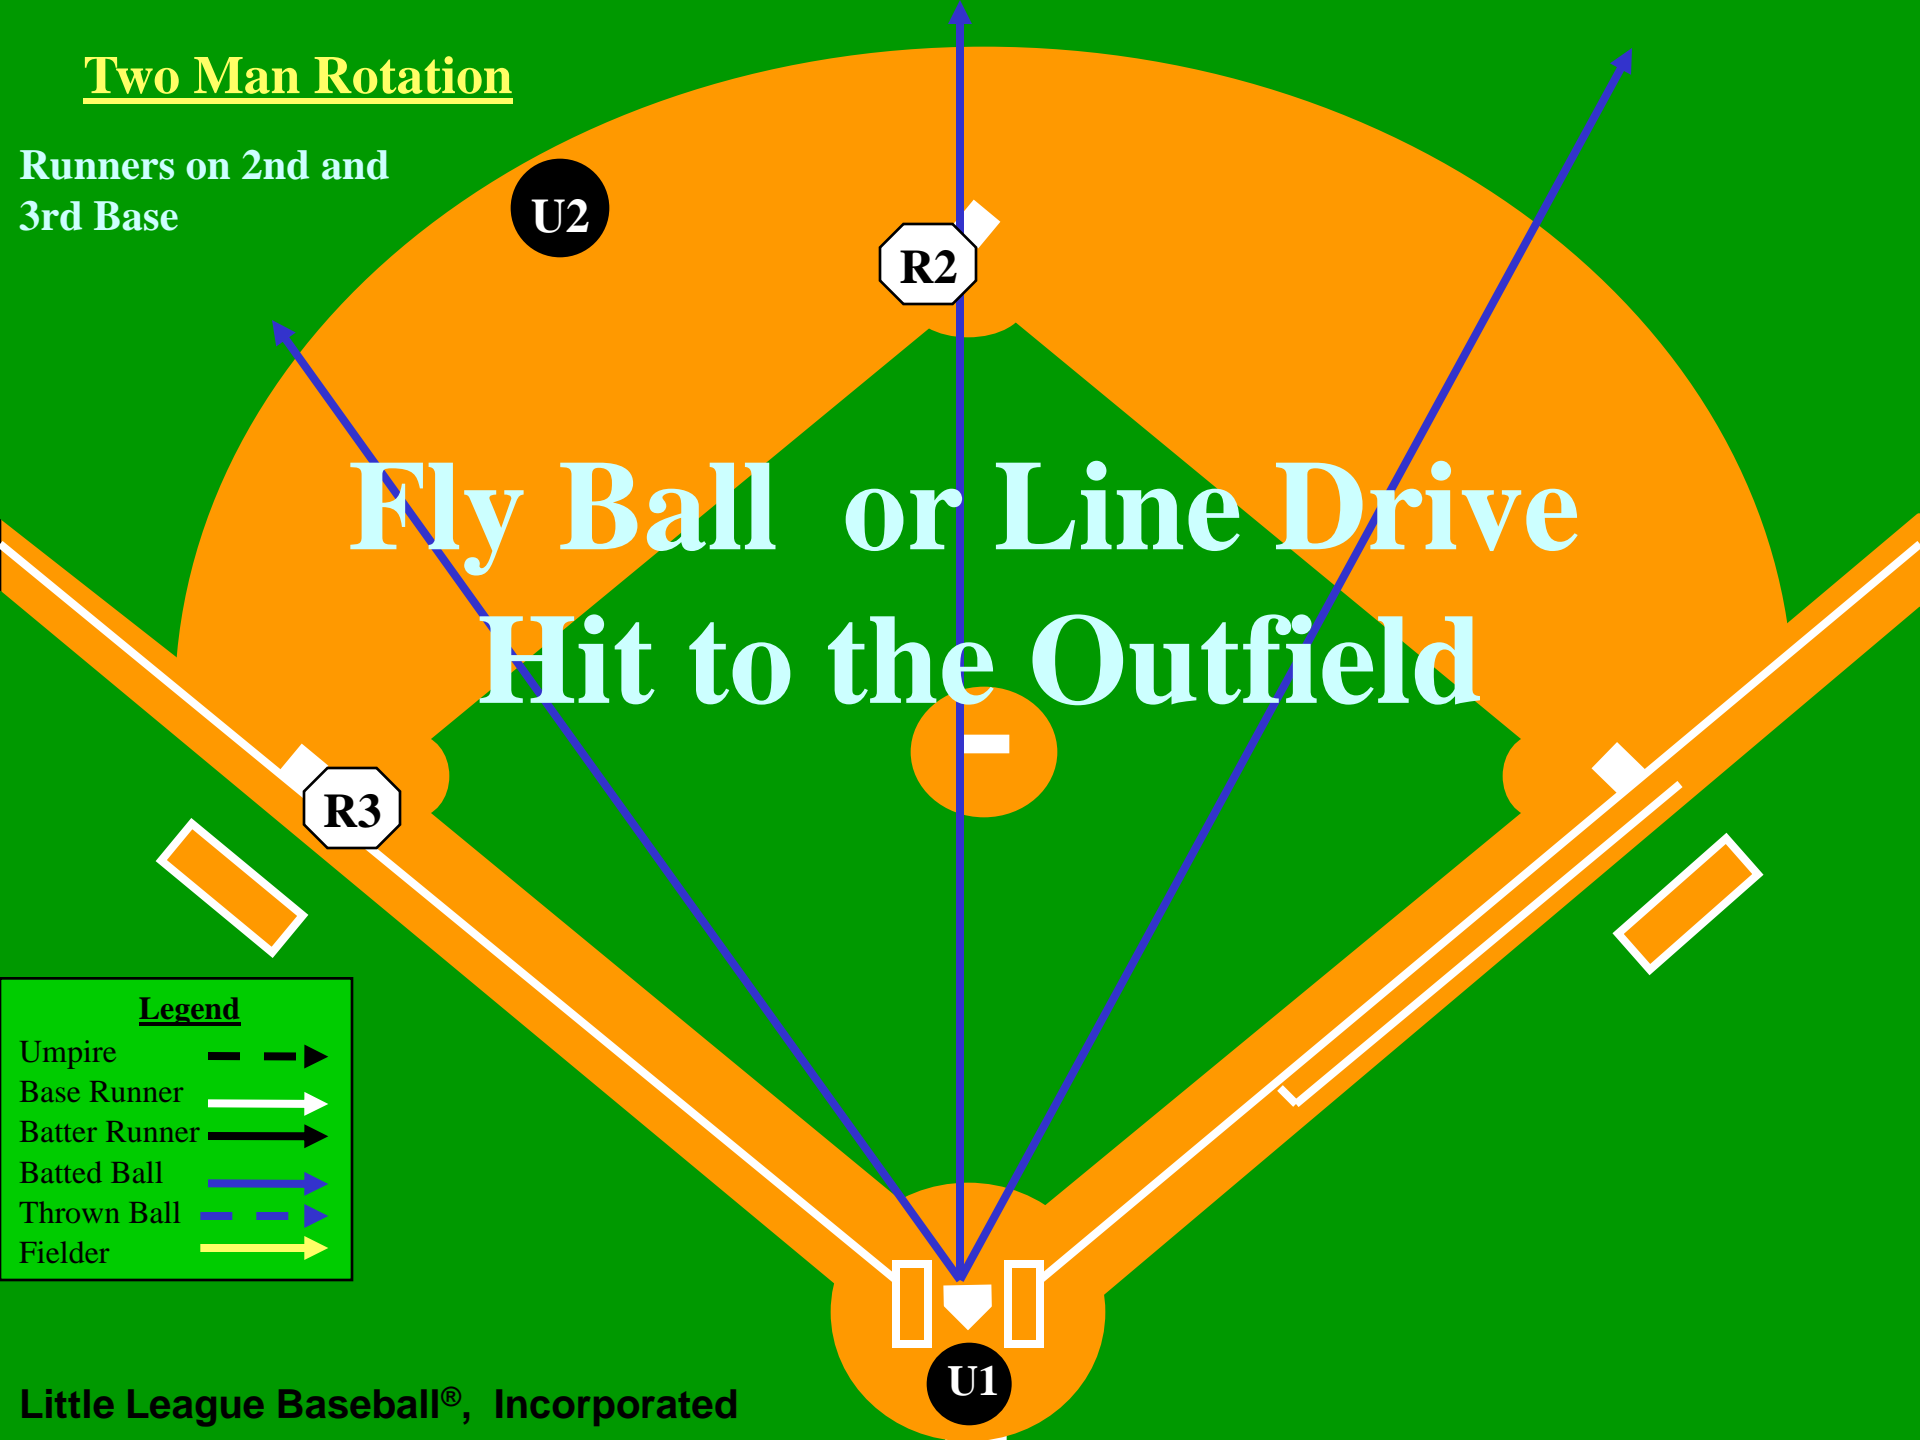

Two Man Rotation

Runners on 2nd and 3rd Base

Fly Ball or Line Drive Hit to the Outfield

Legend

- Umpire
- Base Runner
- Batter Runner
- Batted Ball
- Thrown Ball
- Fielder