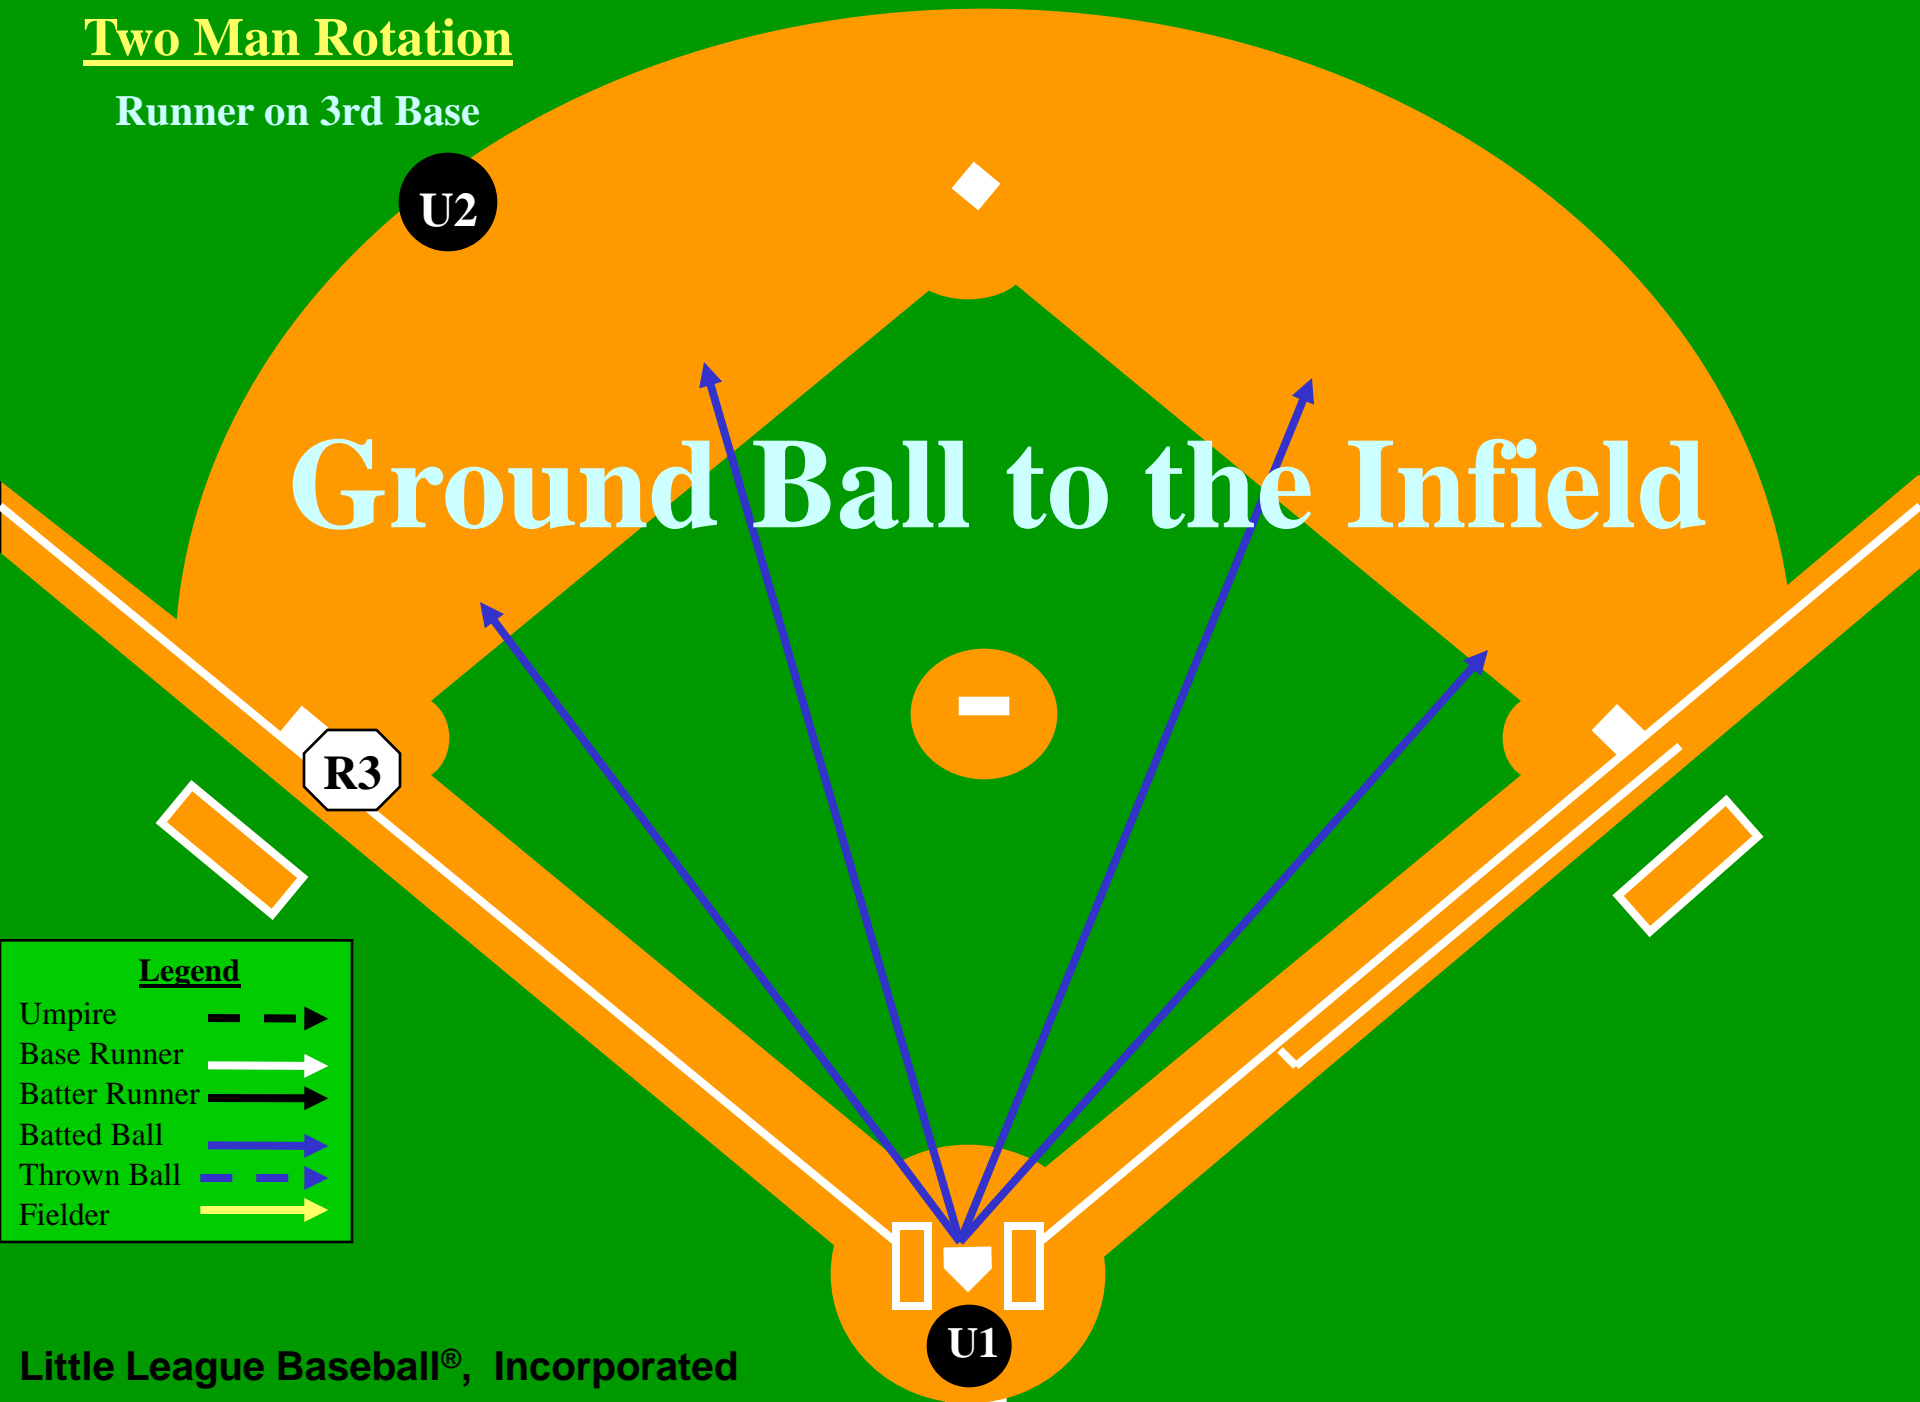

Two Man Rotation

Runner on 3rd Base

Ground Ball to the Infield

Legend

- Umpire
- Base Runner
- Batter Runner
- Batted Ball
- Thrown Ball
- Fielder