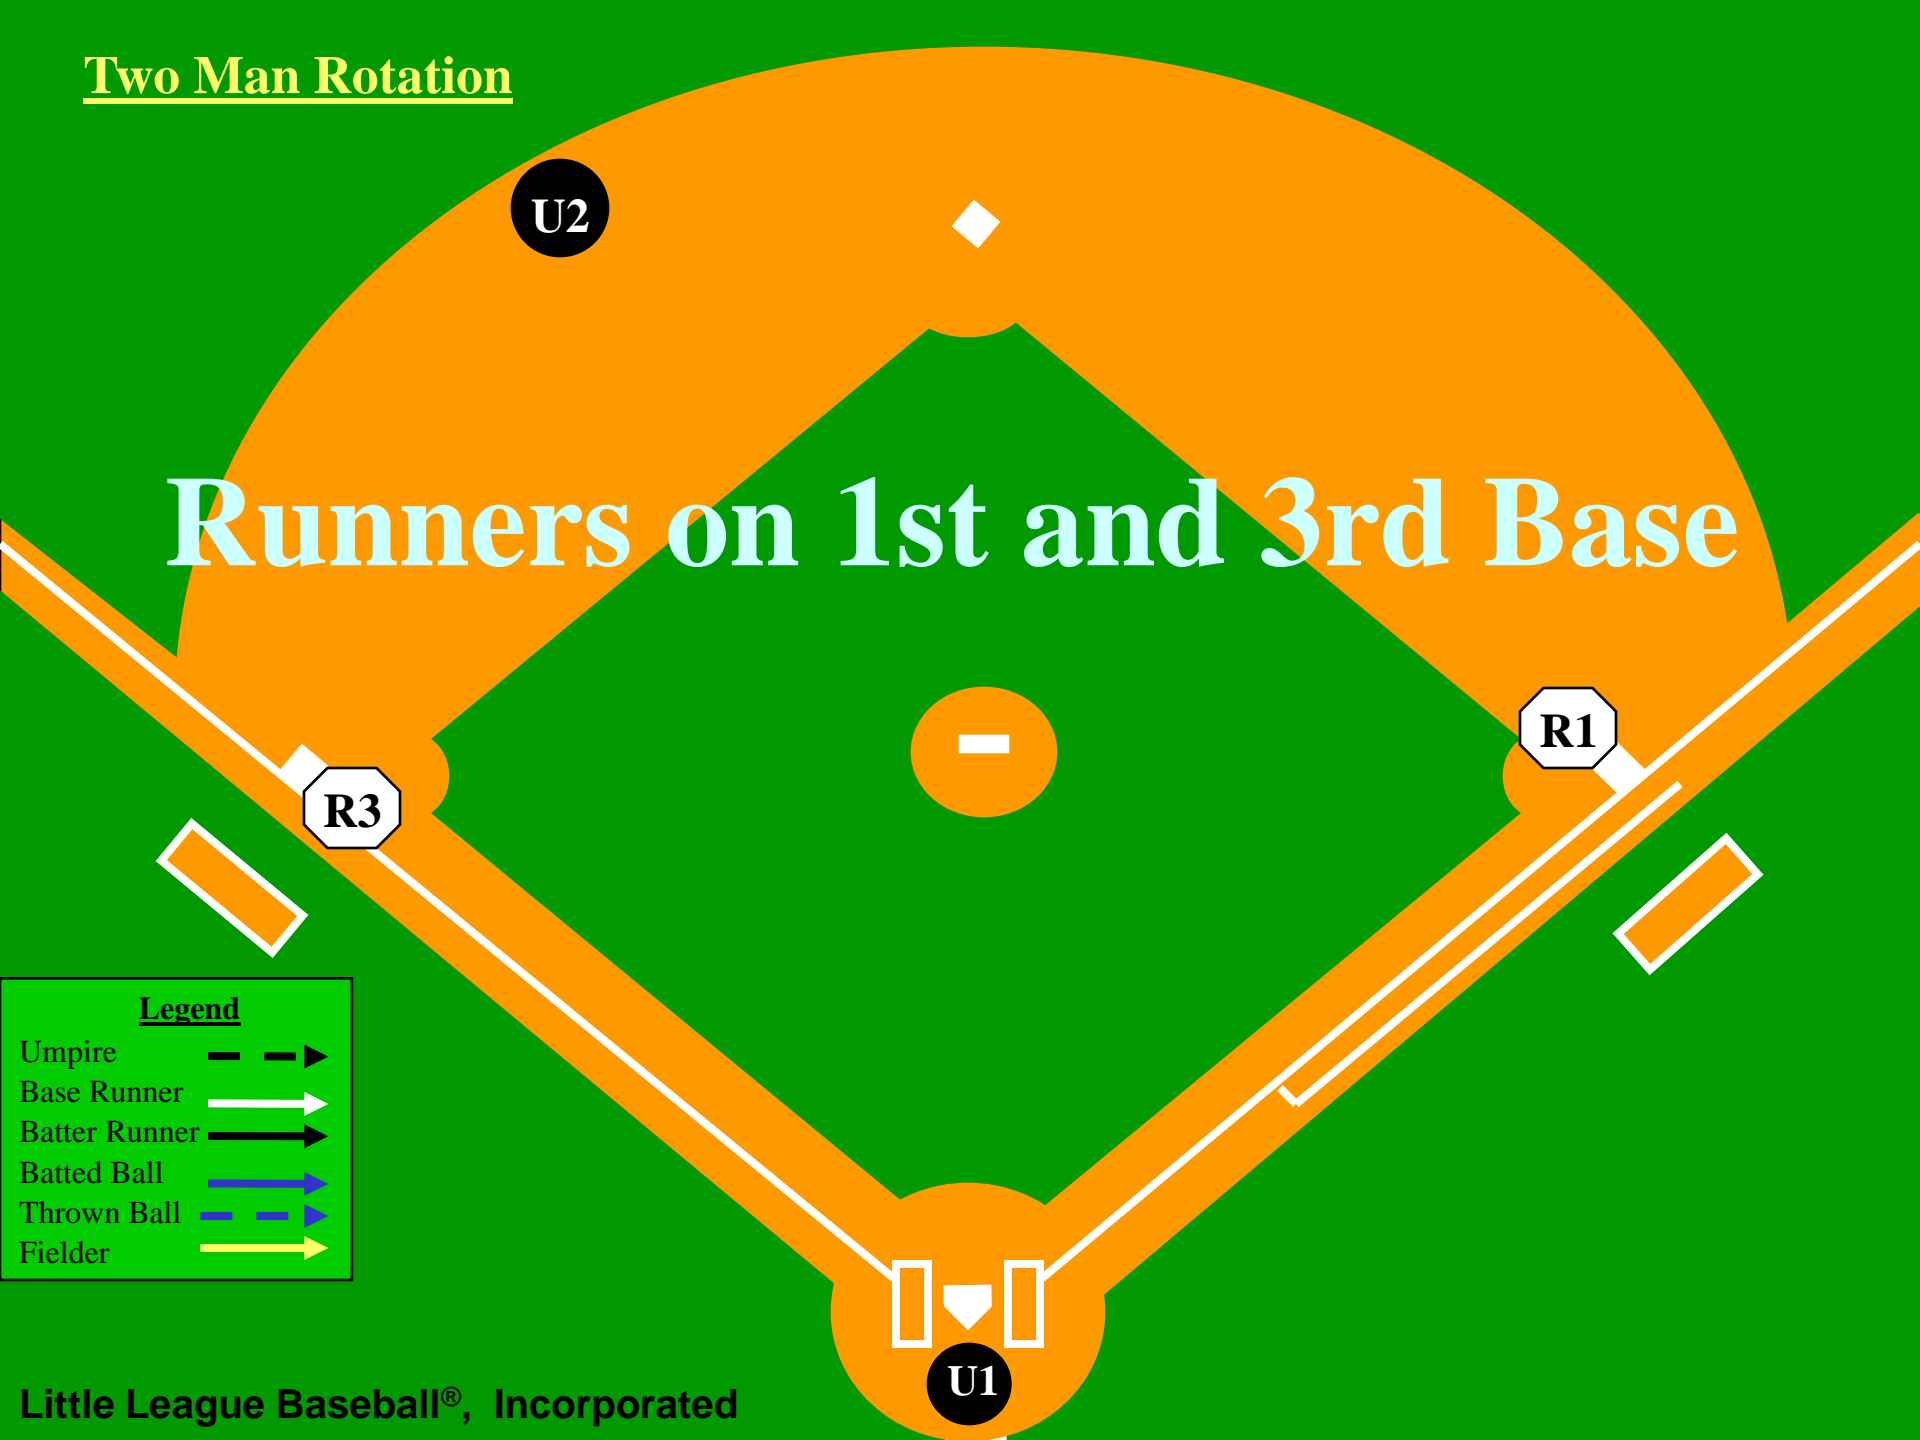

If play at 3rd after
play at 1st or 2nd

Legend

Umpire	--->
Base Runner	==>
Batter Runner	==>
Batted Ball	==>
Thrown Ball	==>
Fielder	==>

Two Man Rotation

Runners on 1st and 3rd Base

Legend

- Umpire 
- Base Runner 
- Batter Runner 
- Batted Ball 
- Thrown Ball 
- Fielder 