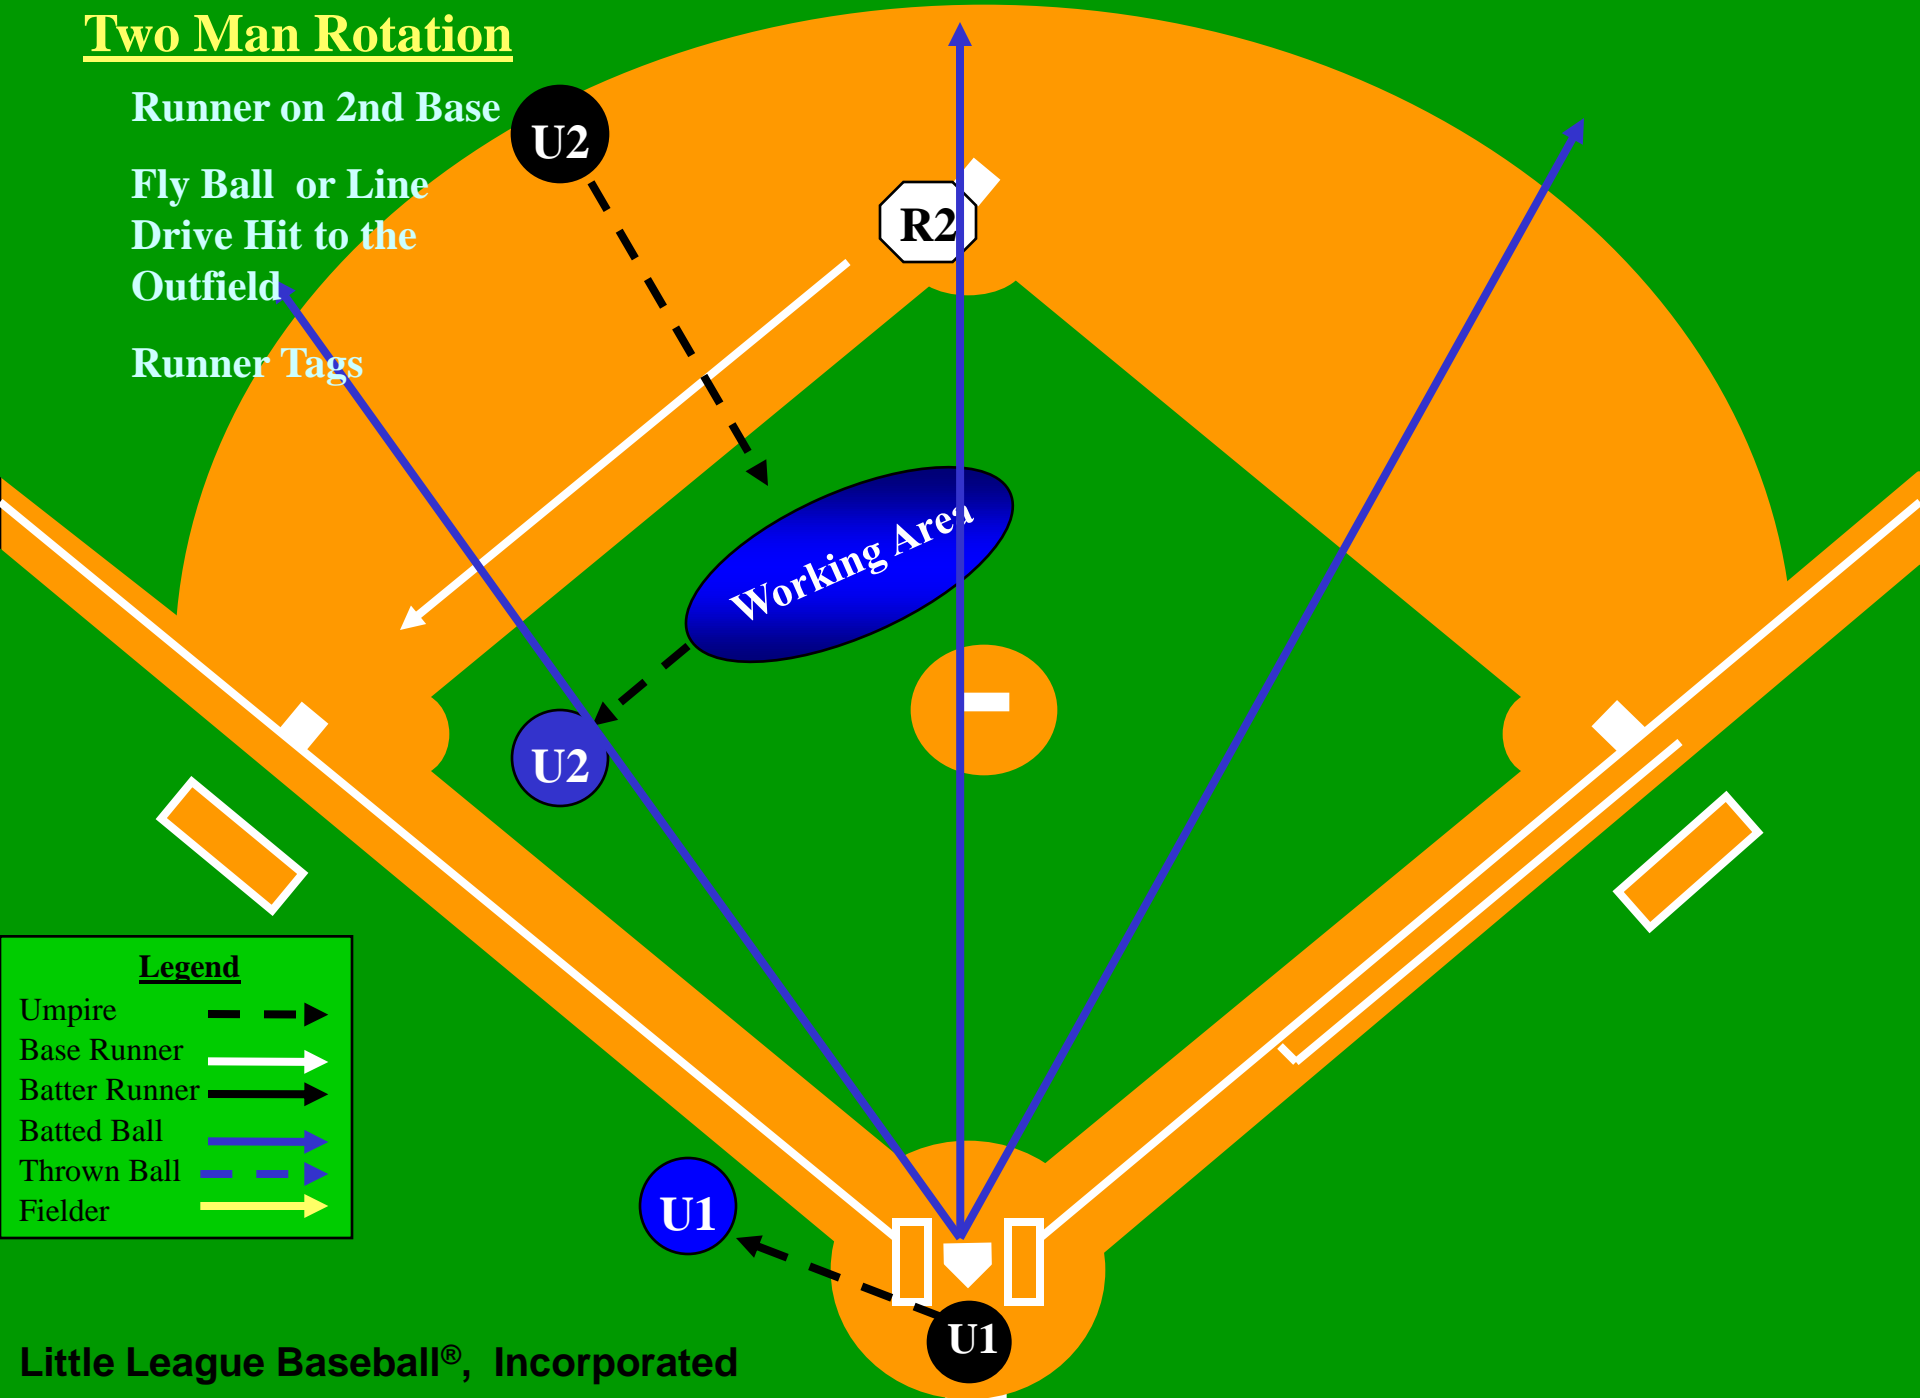

Two Man Rotation

Runner on 2nd Base

Fly Ball or Line
Drive Hit to the
Outfield

Runner Tags

Legend

- Umpire
- Base Runner
- Batter Runner
- Batted Ball
- Thrown Ball
- Fielder